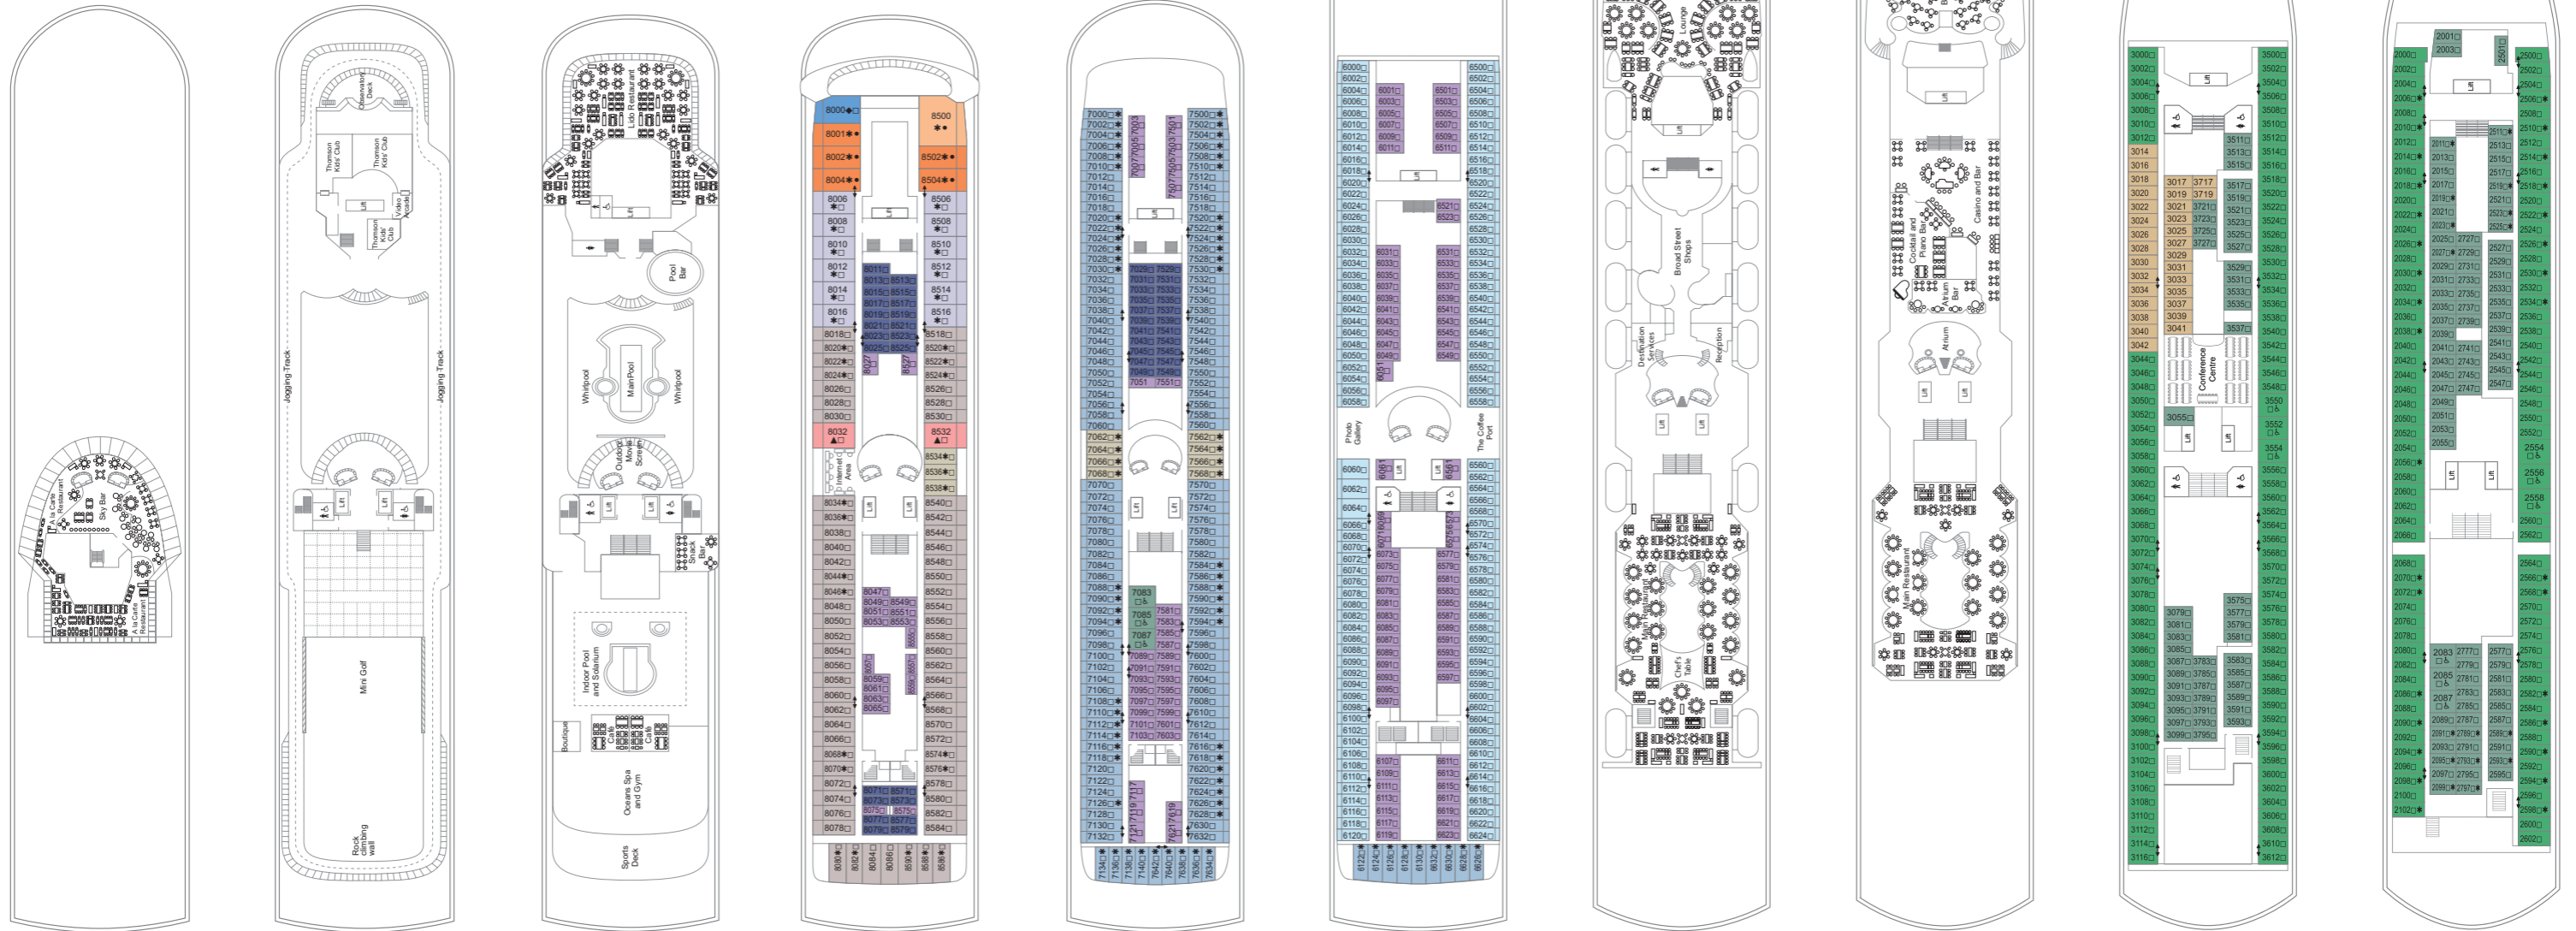

## YOUR KEY TO CABIN CATEGORIES

- |   |  |                                       |
|---|--|---------------------------------------|
| <span style="color: orange;">■</span> Royal Suite       | <span style="color: blue;">■</span> Deluxe Balcony Cabin       | ✳ 4 Berth                             |
| <span style="color: orange;">■</span> Executive Suite   | <span style="color: green;">■</span> Deck 2/3 Outside Cabin    | ◆ 6 Berth                             |
| <span style="color: red;">■</span> Family Suite         | <span style="color: blue;">■</span> Deck 7/8 Inside Plus Cabin | ▲ 7 Berth                             |
| <span style="color: blue;">■</span> Family Junior Suite | <span style="color: purple;">■</span> Deck 6/8 Inside Cabin    | □ Converts to double bed              |
| <span style="color: purple;">■</span> Grand Suite       | <span style="color: green;">■</span> Deck 2/3 Inside Cabin     | ♿ Suitable for wheelchairs            |
| <span style="color: brown;">■</span> Junior Suite       | <span style="color: orange;">■</span> Single Outside Cabin     | L Twin beds in L shaped configuration |
| <span style="color: lightblue;">■</span> Balcony Cabin  | <span style="color: brown;">■</span> Single Inside Cabin       | ● Fixed double bed                    |
| <span style="color: brown;">■</span> Deluxe Cabin       | # 3 Berth  | ↕ Interconnecting Cabin               |

## AMENITIES

- ▶ For more information on ship amenities please turn to the Meet The Fleet guide.
- Deck plans are provided as a guide only. Size and layout may vary within the same cabin category.*

### DECK 6

- ▶ Main Restaurant
- ▶ Chef's Table
- ▶ Lounge and Bar
- ▶ Broadway Show Lounge
- ▶ Destination Services
- ▶ Reception

### DECK 5

- ▶ Broadway Show Lounge
- ▶ Main Restaurant
- ▶ Atrium
- ▶ Atrium Bar
- ▶ Cocktail and Piano Bar
- ▶ Casino and Bar