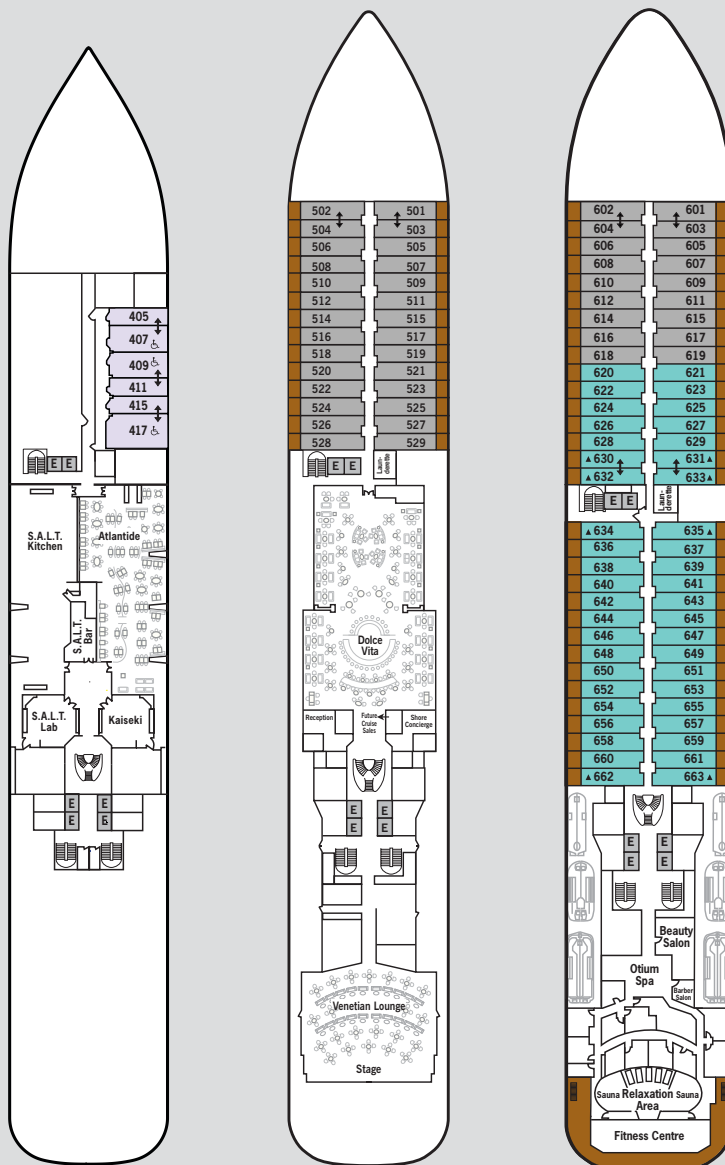

# SILVER DAWN – DECK PLANS

## SUITE CATEGORIES

- Owner's Suite
- Grand Suite
- Royal Suite
- Silver Suite
- Deluxe Veranda Suite
- Superior Veranda Suite
- Classic Veranda Suite
- Panorama Suite
- Vista Suite

## SPECIFICATIONS

Crew	411
Officers	International
Guests	596
Tonnage	40,700
Length	698 Feet / 212.8 Metres
Width	86 Feet / 27 Metres
Speed	19.8 Knots
Passenger Decks	8
3rd Guest Capacity	▲
Connecting Suites	↕
Wheelchair Accessible Suites	♿
407, 409, 417, 931	
Built	2021
Registry	Bahamas

Deck plans are for illustration purposes only and may be subject to change.

Suite diagrams shown are for illustration purposes only and may vary from actual square footage. Please refer to suite specifications for square footage.