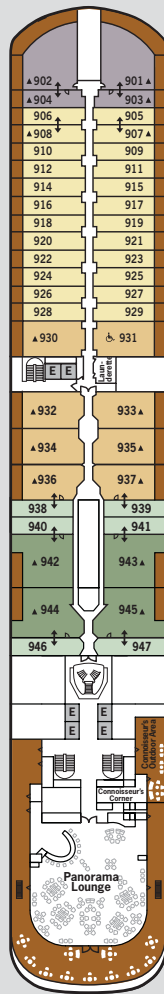

## SPECIFICATIONS

Crew	411
Officers	International
Guests	596
Tonnage	40,700
Length	698 Feet / 212.8 Metres
Width	86 Feet / 27 Metres
Speed	19.8 Knots
Passenger Decks	8
3rd Guest Capacity	▲
Connecting Suites	↕
Wheelchair Accessible Suites	♿
407, 409, 417, 931	
Built	2021
Registry	Bahamas

### DECK 4

- Atlantide
- Kaiseki
- S.A.L.T. Kitchen
- S.A.L.T. Bar
- S.A.L.T. Lab

### DECK 6

- Otium Spa
- Fitness Centre

**DECK 7**

La Terrazza  
Silver Note  
Casino

**DECK 8**

Arts Café  
Boutique  
La Dame

**DECK 9**

Panorama Lounge  
Connoisseur's Corner

# SILVER DAWN – SUITE DIAGRAMS