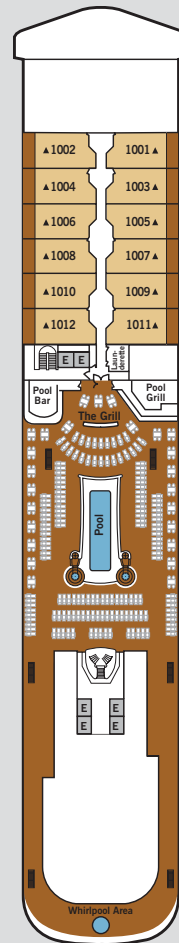

## SPECIFICATIONS

Crew	411
Officers	International
Guests	596
Tonnage	40,700
Length	698 Feet / 212.8 Metres
Width	86 Feet / 27 Metres
Speed	19.8 Knots
Passenger Decks	8
3rd Guest Capacity	▲
Connecting Suites	↕
Wheelchair Accessible Suites	♿
407, 409, 417, 931	
Built	2021
Registry	Bahamas

### DECK 4

- Atlantide
- Kaiseki
- S.A.L.T. Kitchen
- S.A.L.T. Bar
- S.A.L.T. Lab

### DECK 6

- Otium Spa
- Fitness Centre

**DECK 7**

La Terrazza  
Silver Note  
Casino

**DECK 8**

Arts Café  
Boutique  
La Dame

**DECK 9**

Panorama Lounge  
Connoisseur's Corner

# SILVER DAWN – SUITE DIAGRAMS