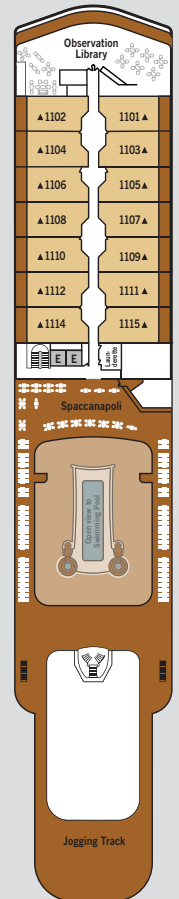

DECK 11

Observation Library
Spaccanapoli
Jogging Track