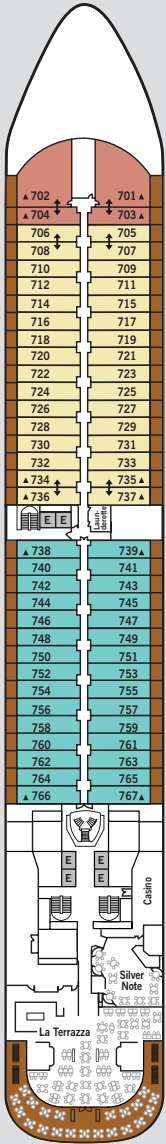

DECK 7

La Terrazza
Silver Note
Casino