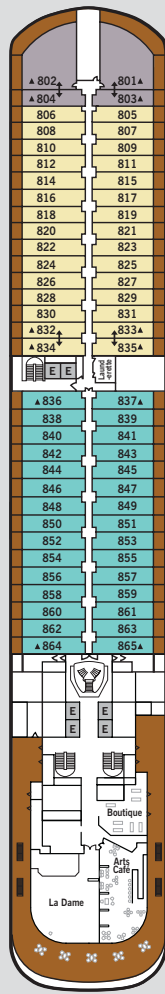

## SPECIFICATIONS

Crew	411
Officers	International
Guests	596
Tonnage	40,700
Length	698 Feet / 212.8 Metres
Width	86 Feet / 27 Metres
Speed	19.8 Knots
Passenger Decks	8
3rd Guest Capacity	▲
Connecting Suites	↕
Wheelchair Accessible Suites	♿
407, 409, 417, 931	
Built	2021
Registry	Bahamas

### DECK 4

- Atlantide
- Kaiseki
- S.A.L.T. Kitchen
- S.A.L.T. Bar
- S.A.L.T. Lab

### DECK 5

- Reception/Guest Relations
- Shore Concierge
- Dolce Vita
- Venetian Lounge
- Future Cruise Sales

### DECK 6

- Otium Spa
- Fitness Centre

**DECK 7**

La Terrazza  
Silver Note  
Casino

**DECK 8**

Arts Café  
Boutique  
La Dame

**DECK 9**

Panorama Lounge  
Connoisseur's Corner