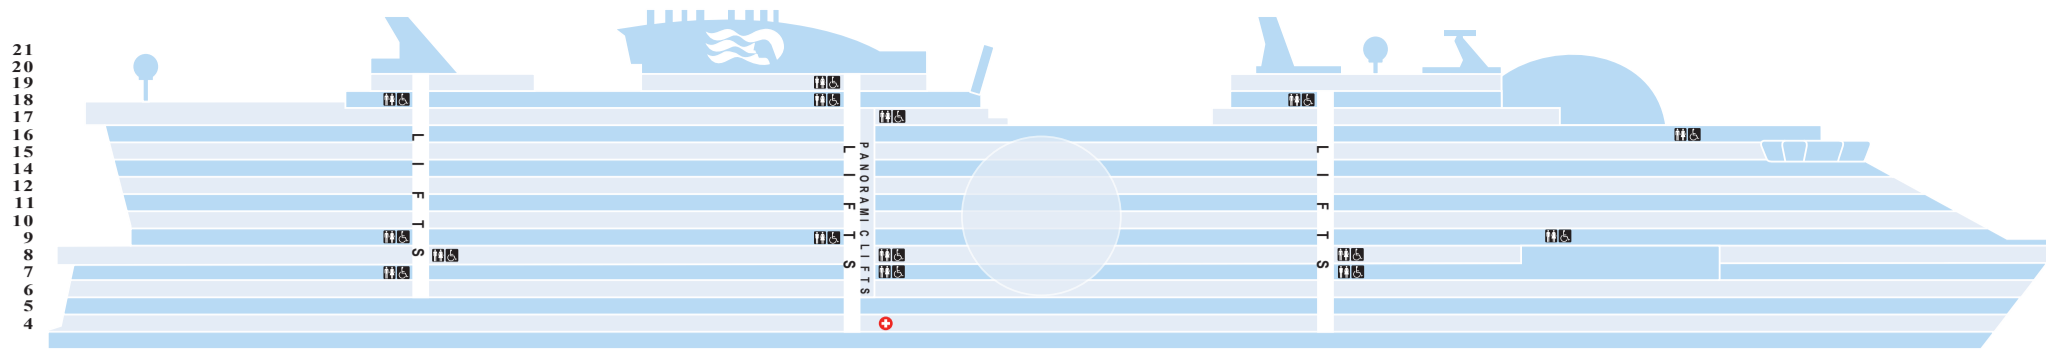

SUN PRINCESS

Guest Capacity: 4,300 Gross Tonnage: 175,500 Number of Decks: 21 Length in Feet: 1,133

Deck 12

Deck 11

Deck 10

Deck 9

Deck 8

Deck 7

Deck 6

Deck 5

Deck 17

Deck 16

Deck 15

Deck 14

Deck 20

Deck 19