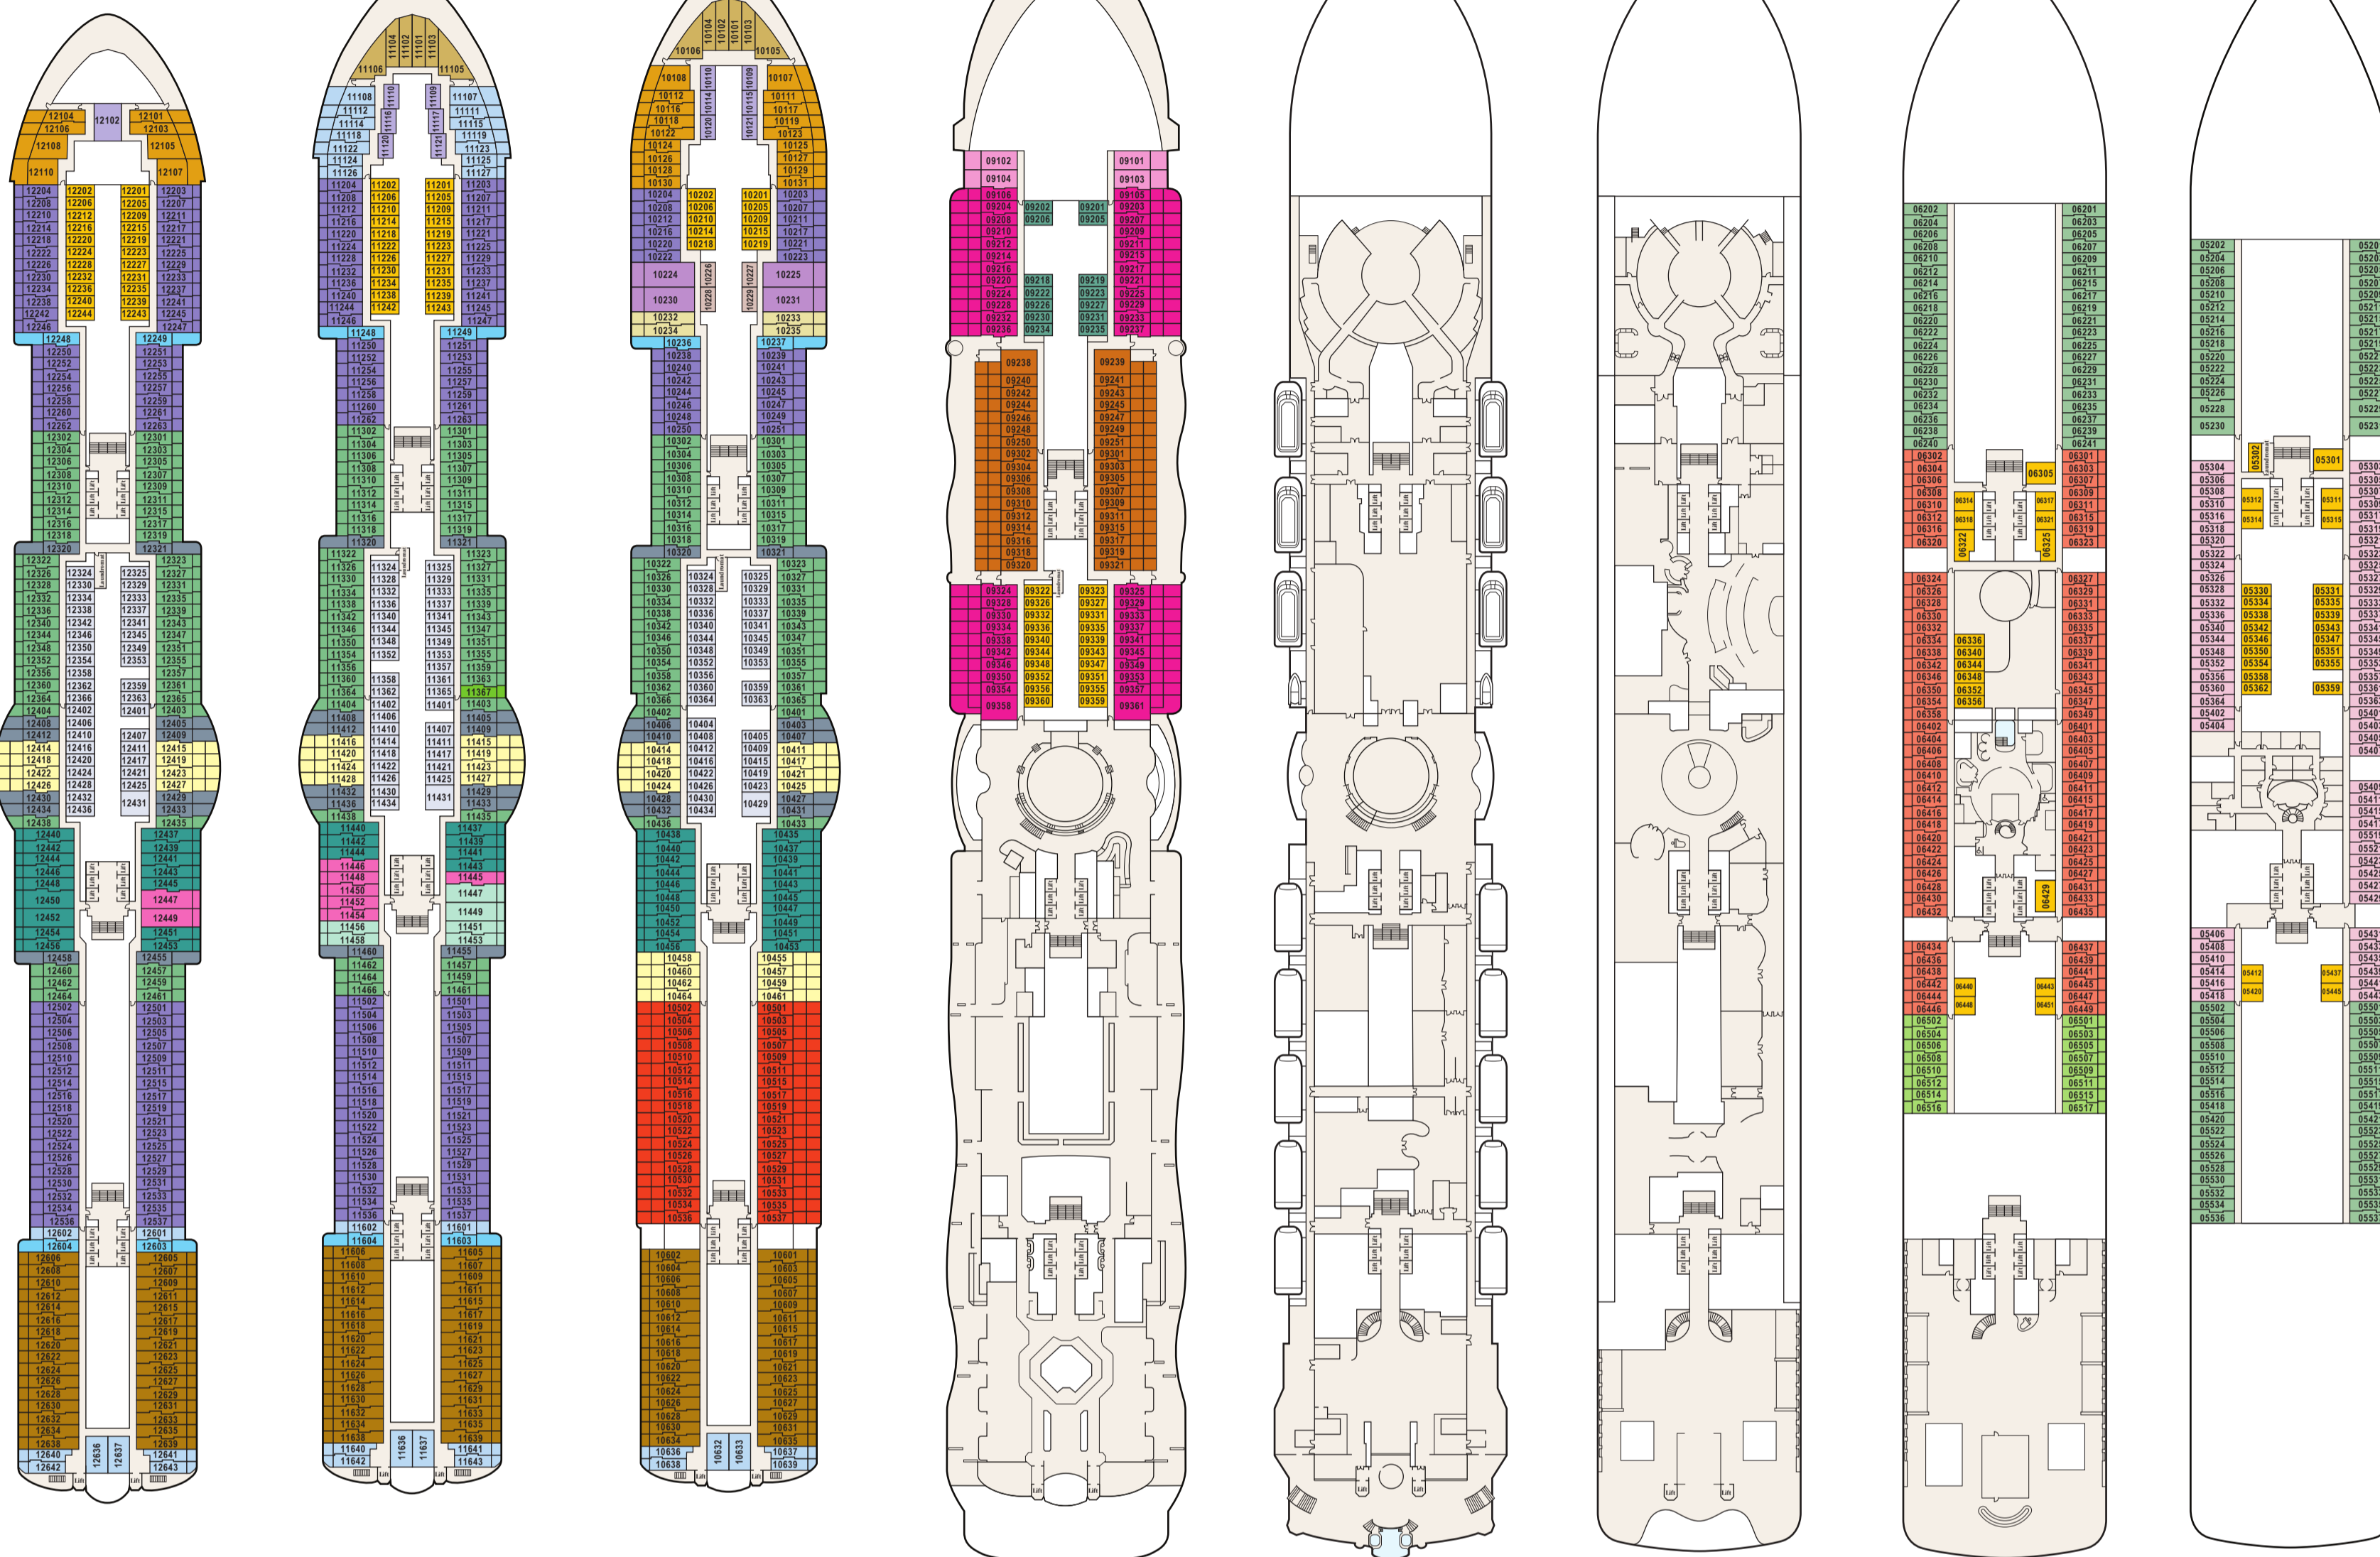

SUN PRINCESS

Guest Capacity: 4,300 Gross Tonnage: 175,500 Number of Decks: 21 Length in Feet: 1,133

Deck 12

Deck 11

Deck 10

Deck 9

Deck 8

Deck 7

Deck 6

Deck 5

Deck 17

Deck 16

Deck 15

Deck 14

Deck 20

Deck 19

Deck 18

Deck 21