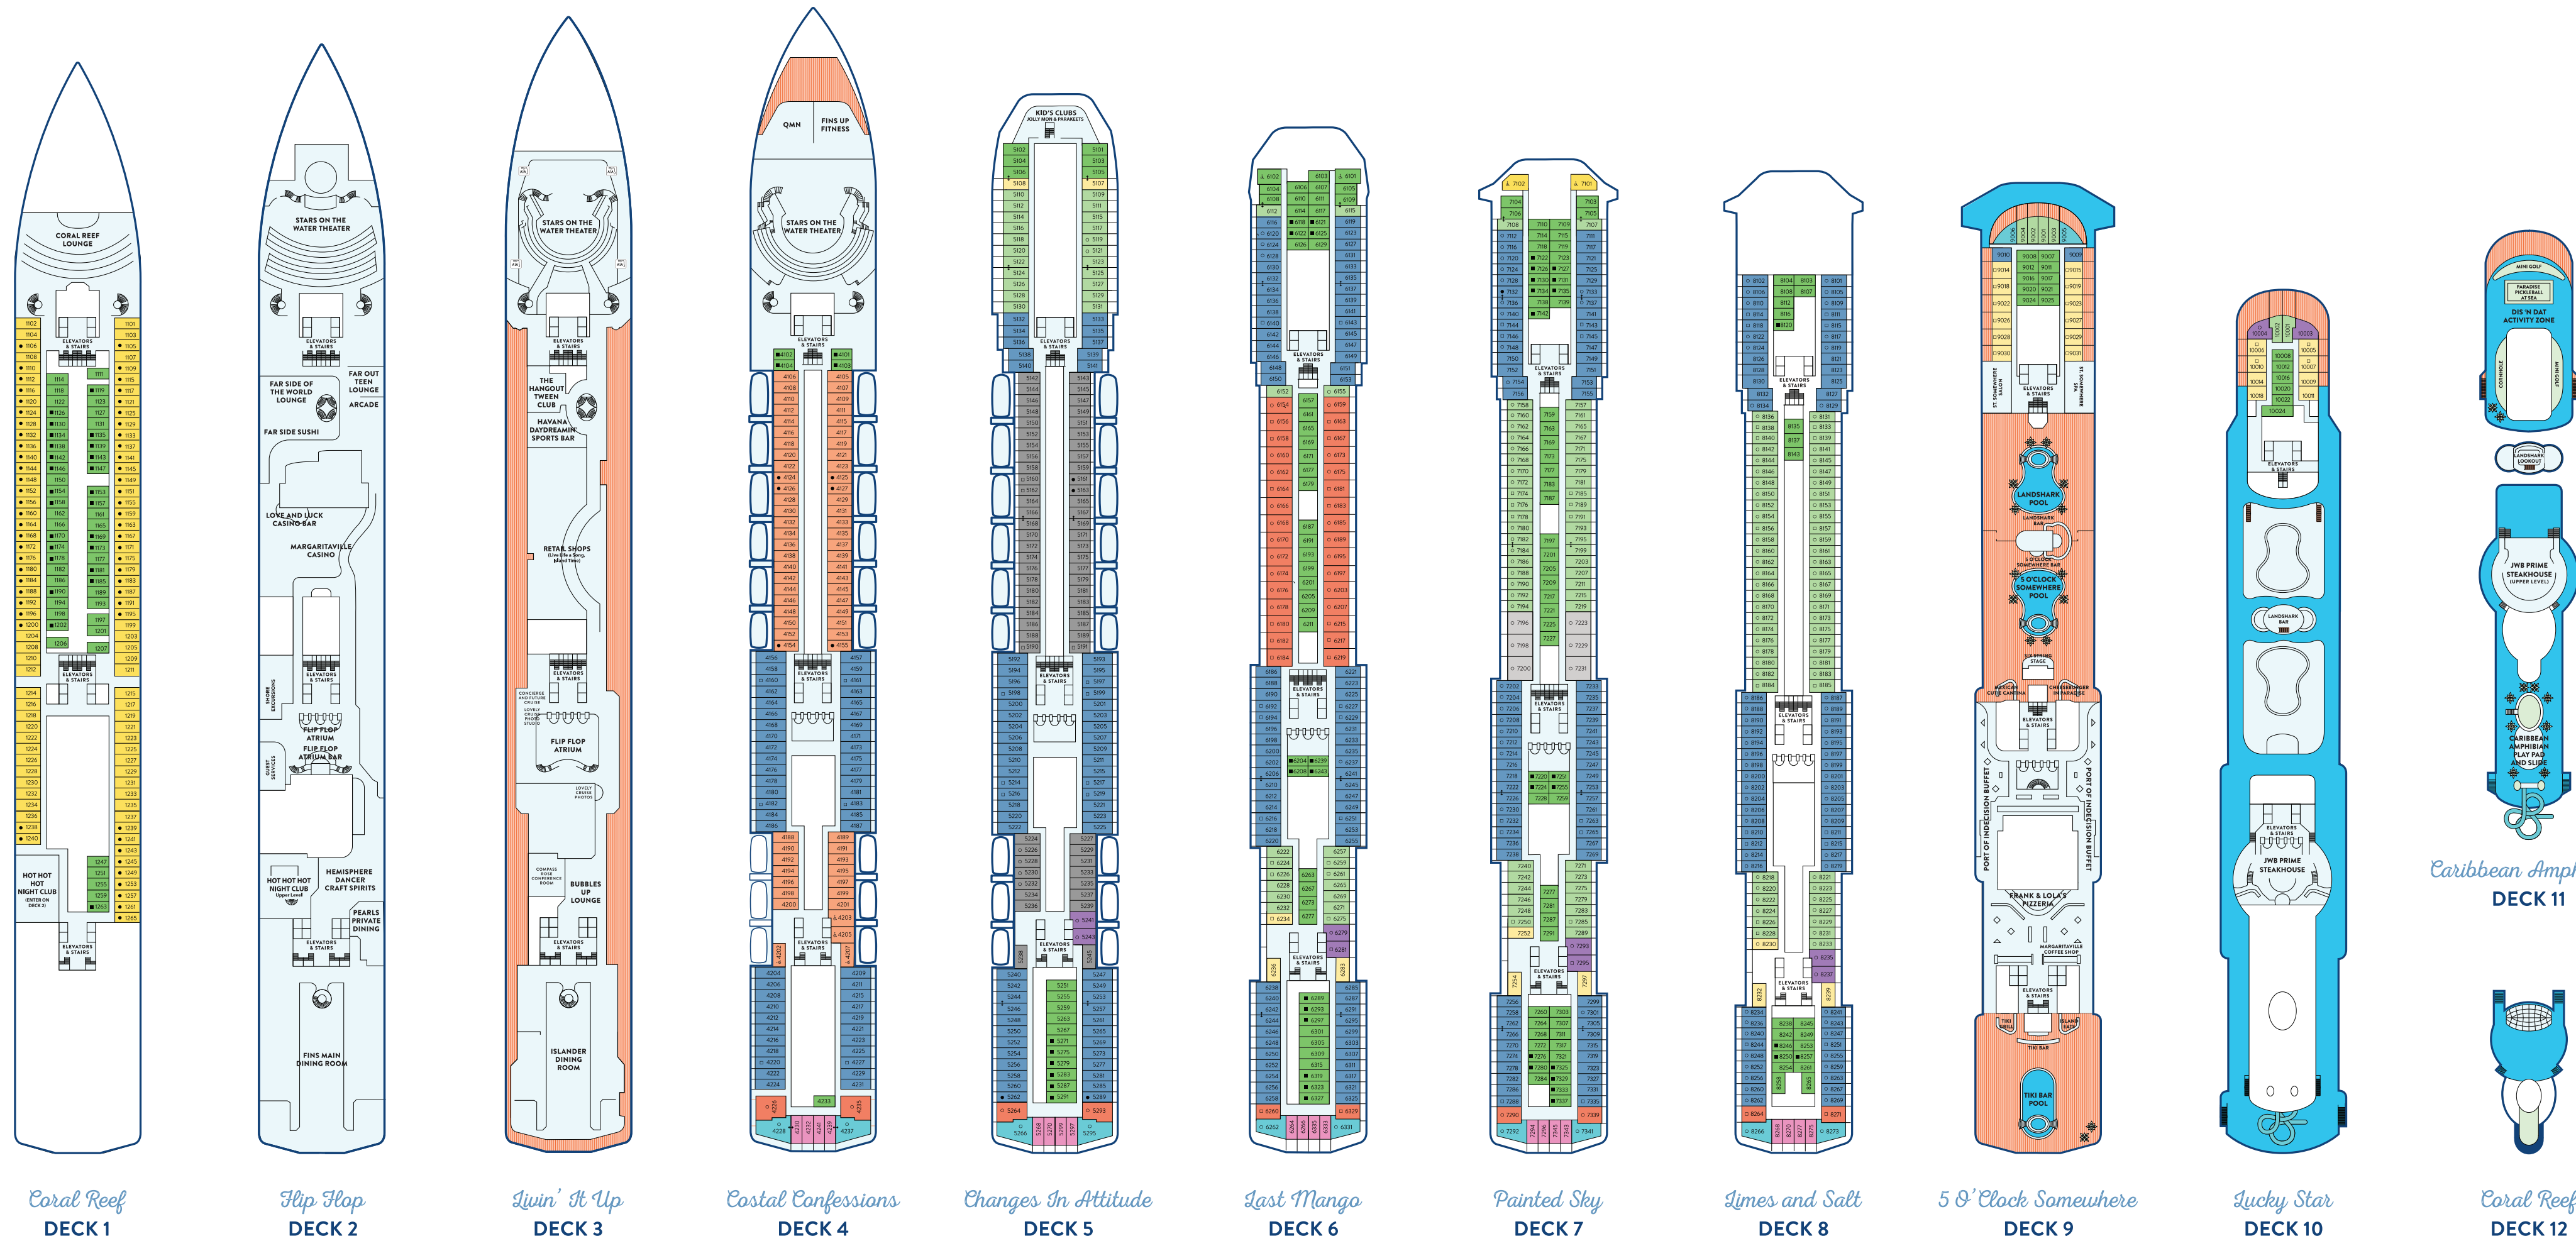

Islander | DECK PLANS

STATEROOM CATEGORIES

- Breezy Balcony Stateroom
- Grand Terrace Corner Suites
- Cozy Interior Stateroom
- Extended Balcony Stateroom
- Grand Terrace Suites
- Partial Ocean View Stateroom
- Picturesque Ocean View Stateroom
- Premium Extended Balcony
- Serene Junior Suites
- Wake View Balcony
- Partial View Balcony
- Signature Grand Suites

KEY TO ACCOMMODATION

- King Bed (2 Twin Beds) + Sofa Bed
- King Bed (2 Twin Beds) + 1 Pullman Bed
- King Bed (2 Twin Beds) + 2 Pullman Beds
- King Bed (2 Twin Beds) + Sofa Bed + Pullman Bed
- ↕ Connecting Staterooms
- ♿ Accessible Staterooms

Note: All King Beds can be separated into 2 Twin Beds upon request.

Coral Reef DECK 1 | Flip Flop DECK 2 | Livin' It Up DECK 3 | Coastal Confessions DECK 4 | Changes In Attitude DECK 5 | Last Mango DECK 6 | Painted Sky DECK 7 | Limes and Salt DECK 8 | 5 O'Clock Somewhere DECK 9 | Lucky Star DECK 10 | Coral Reef DECK 12

GROSS TONNAGE: 85,861 GT | LENGTH: 960 FT
BREADTH: 127 FT | CRUISING SPEED: 22 KN
PASSENGER CAPACITY: 2,680 | CREW CAPACITY: 920