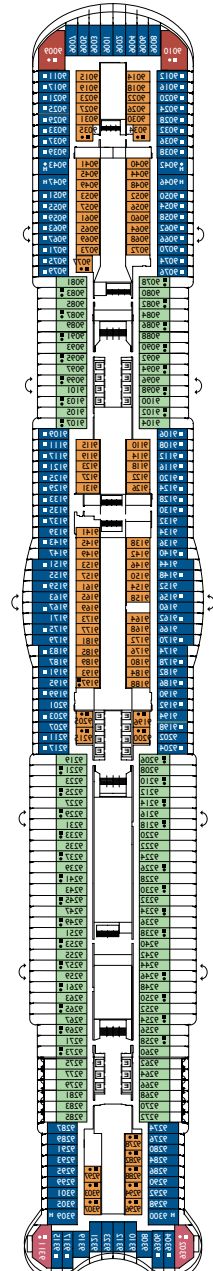

DECK 9
NAPOLI