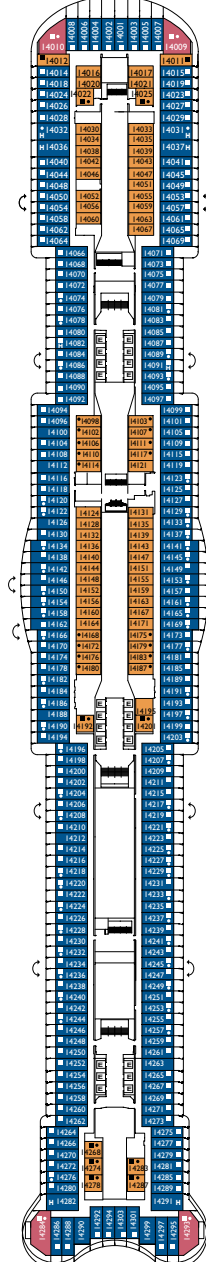

Deck Plan

Legend

- H Handicapped accessible cabins
- ↔ Connecting cabins
- E Elevator
- Single sofa bed
- 1 upper bed

Note: the Queen bed is available in all the categories of cabin.
3rd and 4th bed are available in all categories.

* Cabins with loggia balcony (balcony door can be closed by the crew in case of bad weather)

DECK 20
TRIESTE

DECK 19
CORTINA

DECK 18
TORINO

DECK 17
BELLAGIO

DECK 16
COMO

DECK 15
MILANO

PONTE 14
VENEZIA

DECK 12
GENOVA

Deck Plan

Legend

- H Handicapped accessible cabins
- ↔ Connecting cabins
- E Elevator
- Single sofa bed
- 1 upper bed

Note: the Queen bed is available in all the categories of cabin.
3rd and 4th bed are available in all categories.