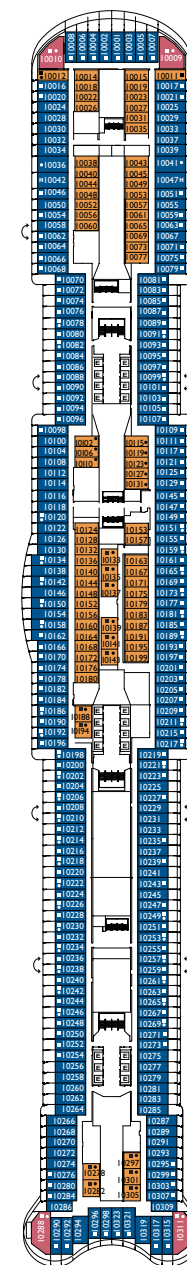

DECK 10
ROMA