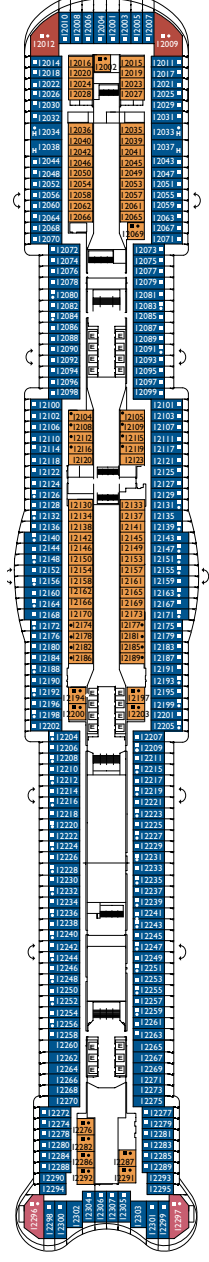

Deck Plan

Legend

- H Handicapped accessible cabins
- ↔ Connecting cabins
- E Elevator
- Single sofa bed
- 1 upper bed

Note: the Queen bed is available in all the categories of cabin.
3rd and 4th bed are available in all categories.

* Cabins with loggia balcony (balcony door can be closed by the crew in case of bad weather)

DECK 20
TRIESTE

DECK 19
CORTINA

DECK 18
TORINO

DECK 17
BELLAGIO

DECK 16
COMO

DECK 15
MILANO

PONTE 14
VENEZIA

DECK 12
GENOVA

Deck Plan

Legend

- H Handicapped accessible cabins
- ↔ Connecting cabins
- E Elevator
- Single sofa bed
- 1 upper bed

Note: the Queen bed is available in all the categories of cabin.
3rd and 4th bed are available in all categories.