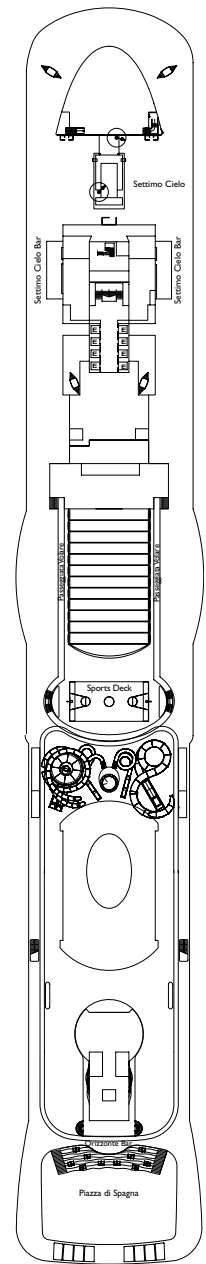

Deck Plan

Legend

- H Handicapped accessible cabins
- ↔ Connecting cabins
- E Elevator
- Single sofa bed
- 1 upper bed

Note: the Queen bed is available in all the categories of cabin.
3rd and 4th bed are available in all categories.

* Cabins with loggia balcony (balcony door can be closed by the crew in case of bad weather)

DECK 20
TRIESTE

DECK 19
CORTINA

DECK 18
TORINO

DECK 17
BELLAGIO

DECK 16
COMO

DECK 15
MILANO

PONTE 14
VENEZIA

DECK 12
GENOVA

Deck Plan

Legend

- H Handicapped accessible cabins
- ↔ Connecting cabins
- E Elevator
- Single sofa bed
- 1 upper bed

Note: the Queen bed is available in all the categories of cabin.
3rd and 4th bed are available in all categories.