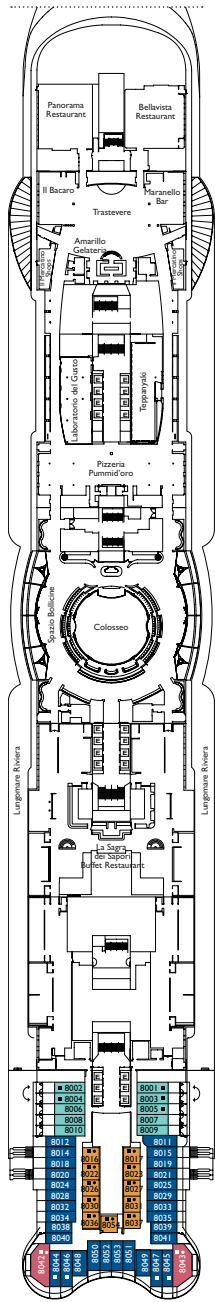

DECK 8
CAPRI