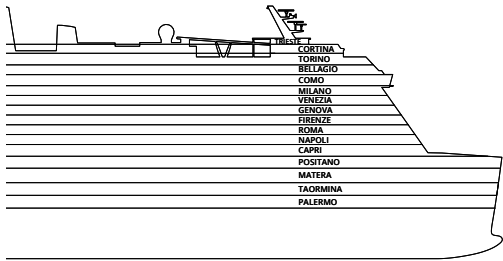

Deck Plan

Legend

- H Handicapped accessible cabins
- ↔ Connecting cabins
- E Elevator
- Single sofa bed
- 1 upper bed

Note: the Queen bed is available in all the categories of cabin.
3rd and 4th bed are available in all categories.

Inside Cabins

- Classic Palermo, Taormina
- Premium Taormina, Capri, Napoli, Roma, Firenze, Genova, Venezia, Milano, Como, Bellagio

Oceanview Cabins

- Classic Palermo
- Premium Palermo, Taormina

Balcony Cabins

- Classic* Taormina
- Premium Capri, Napoli, Roma, Firenze, Genova, Venezia, Milano, Como, Bellagio

Cabins with Terrace by the Sea

- Classic Capri
- Premium Napoli

Suites

- Suite with Balcony: Capri, Napoli, Roma, Firenze, Genova, Venezia, Milano
- Grand Suite with Balcony: Napoli, Firenze, Genova, Bellagio

* Cabins with loggia balcony (balcony door can be closed by the crew in case of bad weather)