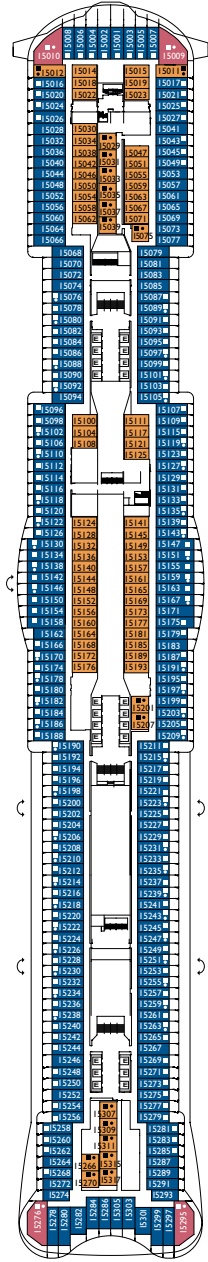

Deck Plan

Legend

- H Handicapped accessible cabins
- ↔ Connecting cabins
- E Elevator
- Single sofa bed
- 1 upper bed

Note: the Queen bed is available in all the categories of cabin.
3rd and 4th bed are available in all categories.

* Cabins with loggia balcony (balcony door can be closed by the crew in case of bad weather)

DECK 20
TRIESTE

DECK 19
CORTINA

DECK 18
TORINO

DECK 17
BELLAGIO

DECK 16
COMO

DECK 15
MILANO

PONTE 14
VENEZIA

DECK 12
GENOVA

Deck Plan

Legend

- H Handicapped accessible cabins
- ↔ Connecting cabins
- E Elevator
- Single sofa bed
- 1 upper bed

Note: the Queen bed is available in all the categories of cabin.
3rd and 4th bed are available in all categories.