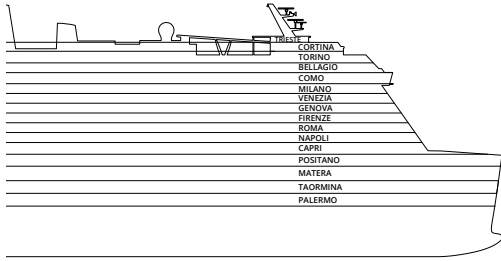

Deck Plan

Legend

- H Handicapped accessible cabins
- ↔ Connecting cabins
- E Elevator
- Single sofa bed
- 1 upper bed

Note: the Queen bed is available in all the categories of cabin.
3rd and 4th bed are available in all categories.