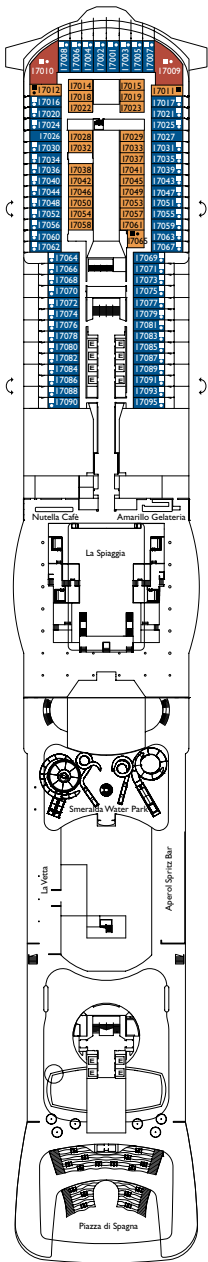

Deck Plan

Legend

- H Handicapped accessible cabins
- ↔ Connecting cabins
- E Elevator
- Single sofa bed
- 1 upper bed

Note: the Queen bed is available in all the categories of cabin.
3rd and 4th bed are available in all categories.

* Cabins with loggia balcony (balcony door can be closed by the crew in case of bad weather)

DECK 20
TRIESTE

DECK 19
CORTINA

DECK 18
TORINO

DECK 17
BELLAGIO

DECK 16
COMO

DECK 15
MILANO

PONTE 14
VENEZIA

DECK 12
GENOVA

Deck Plan

Legend

- H Handicapped accessible cabins
- ↔ Connecting cabins
- E Elevator
- Single sofa bed
- 1 upper bed

Note: the Queen bed is available in all the categories of cabin.
3rd and 4th bed are available in all categories.