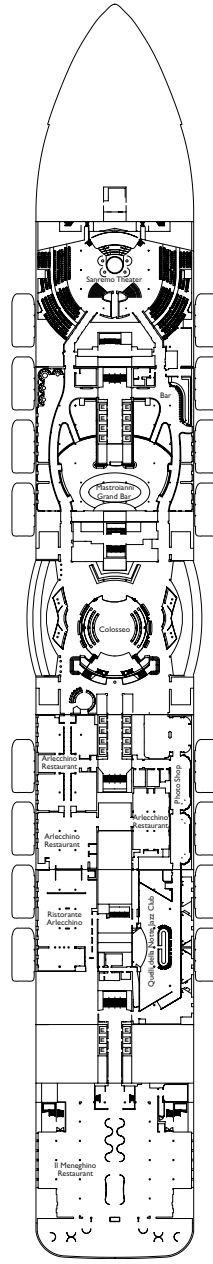

DECK 6
MATERA