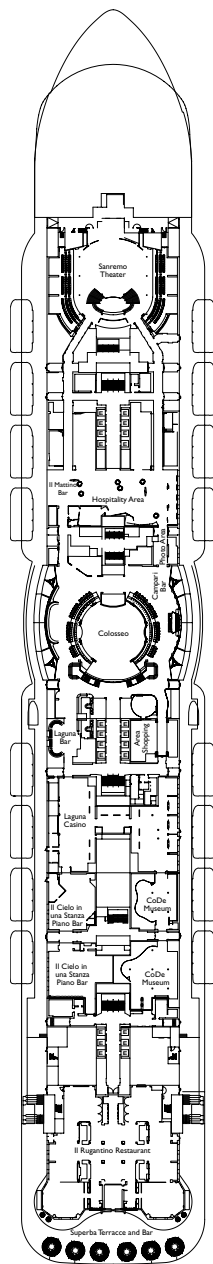

DECK 7
POSITANO