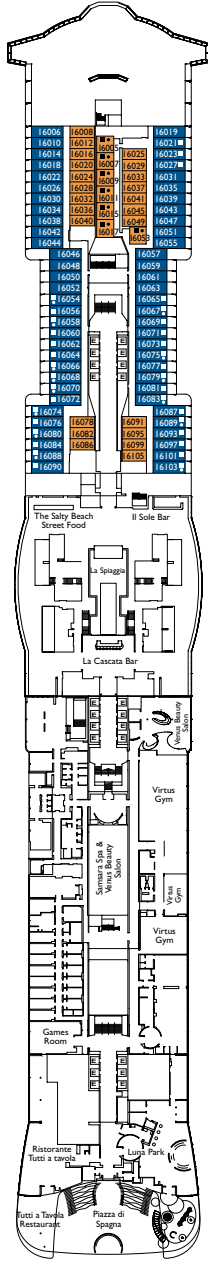

Deck Plan

Legend

- H Handicapped accessible cabins
- ↔ Connecting cabins
- E Elevator
- Single sofa bed
- 1 upper bed

Note: the Queen bed is available in all the categories of cabin.
3rd and 4th bed are available in all categories.

* Cabins with loggia balcony (balcony door can be closed by the crew in case of bad weather)

DECK 20
TRIESTE

DECK 19
CORTINA

DECK 18
TORINO

DECK 17
BELLAGIO

DECK 16
COMO

DECK 15
MILANO

PONTE 14
VENEZIA

DECK 12
GENOVA

Deck Plan

Legend

- H Handicapped accessible cabins
- ↔ Connecting cabins
- E Elevator
- Single sofa bed
- 1 upper bed

Note: the Queen bed is available in all the categories of cabin.
3rd and 4th bed are available in all categories.