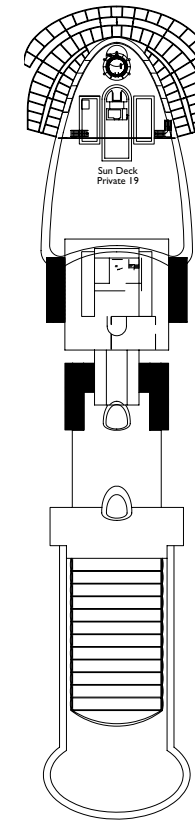

Deck Plan

Legend

- H Handicapped accessible cabins
- ↔ Connecting cabins
- E Elevator
- Single sofa bed
- 1 upper bed

Note: the Queen bed is available in all the categories of cabin.
3rd and 4th bed are available in all categories.

* Cabins with loggia balcony (balcony door can be closed by the crew in case of bad weather)

DECK 20
TRIESTE

DECK 19
CORTINA

DECK 18
TORINO

DECK 17
BELLAGIO

DECK 16
COMO

DECK 15
MILANO

PONTE 14
VENEZIA

DECK 12
GENOVA

Deck Plan

Legend

- H Handicapped accessible cabins
- ↔ Connecting cabins
- E Elevator
- Single sofa bed
- 1 upper bed

Note: the Queen bed is available in all the categories of cabin.
3rd and 4th bed are available in all categories.