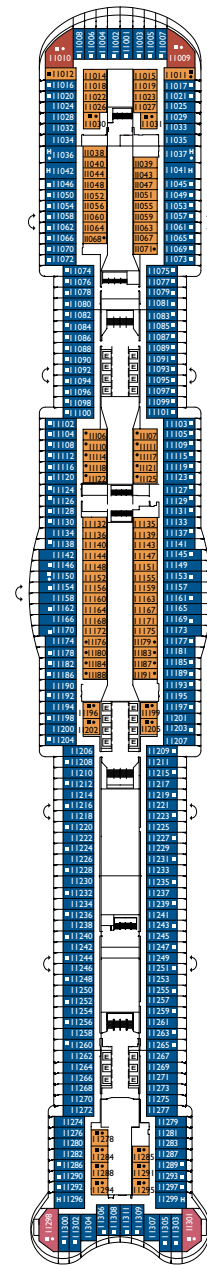

DECK 11
FIRENZE