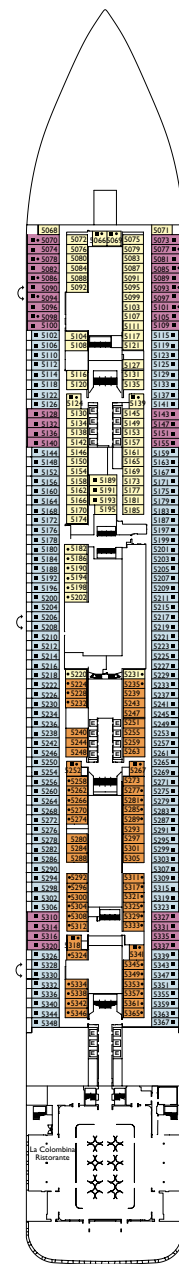

DECK 5
TAORMINA