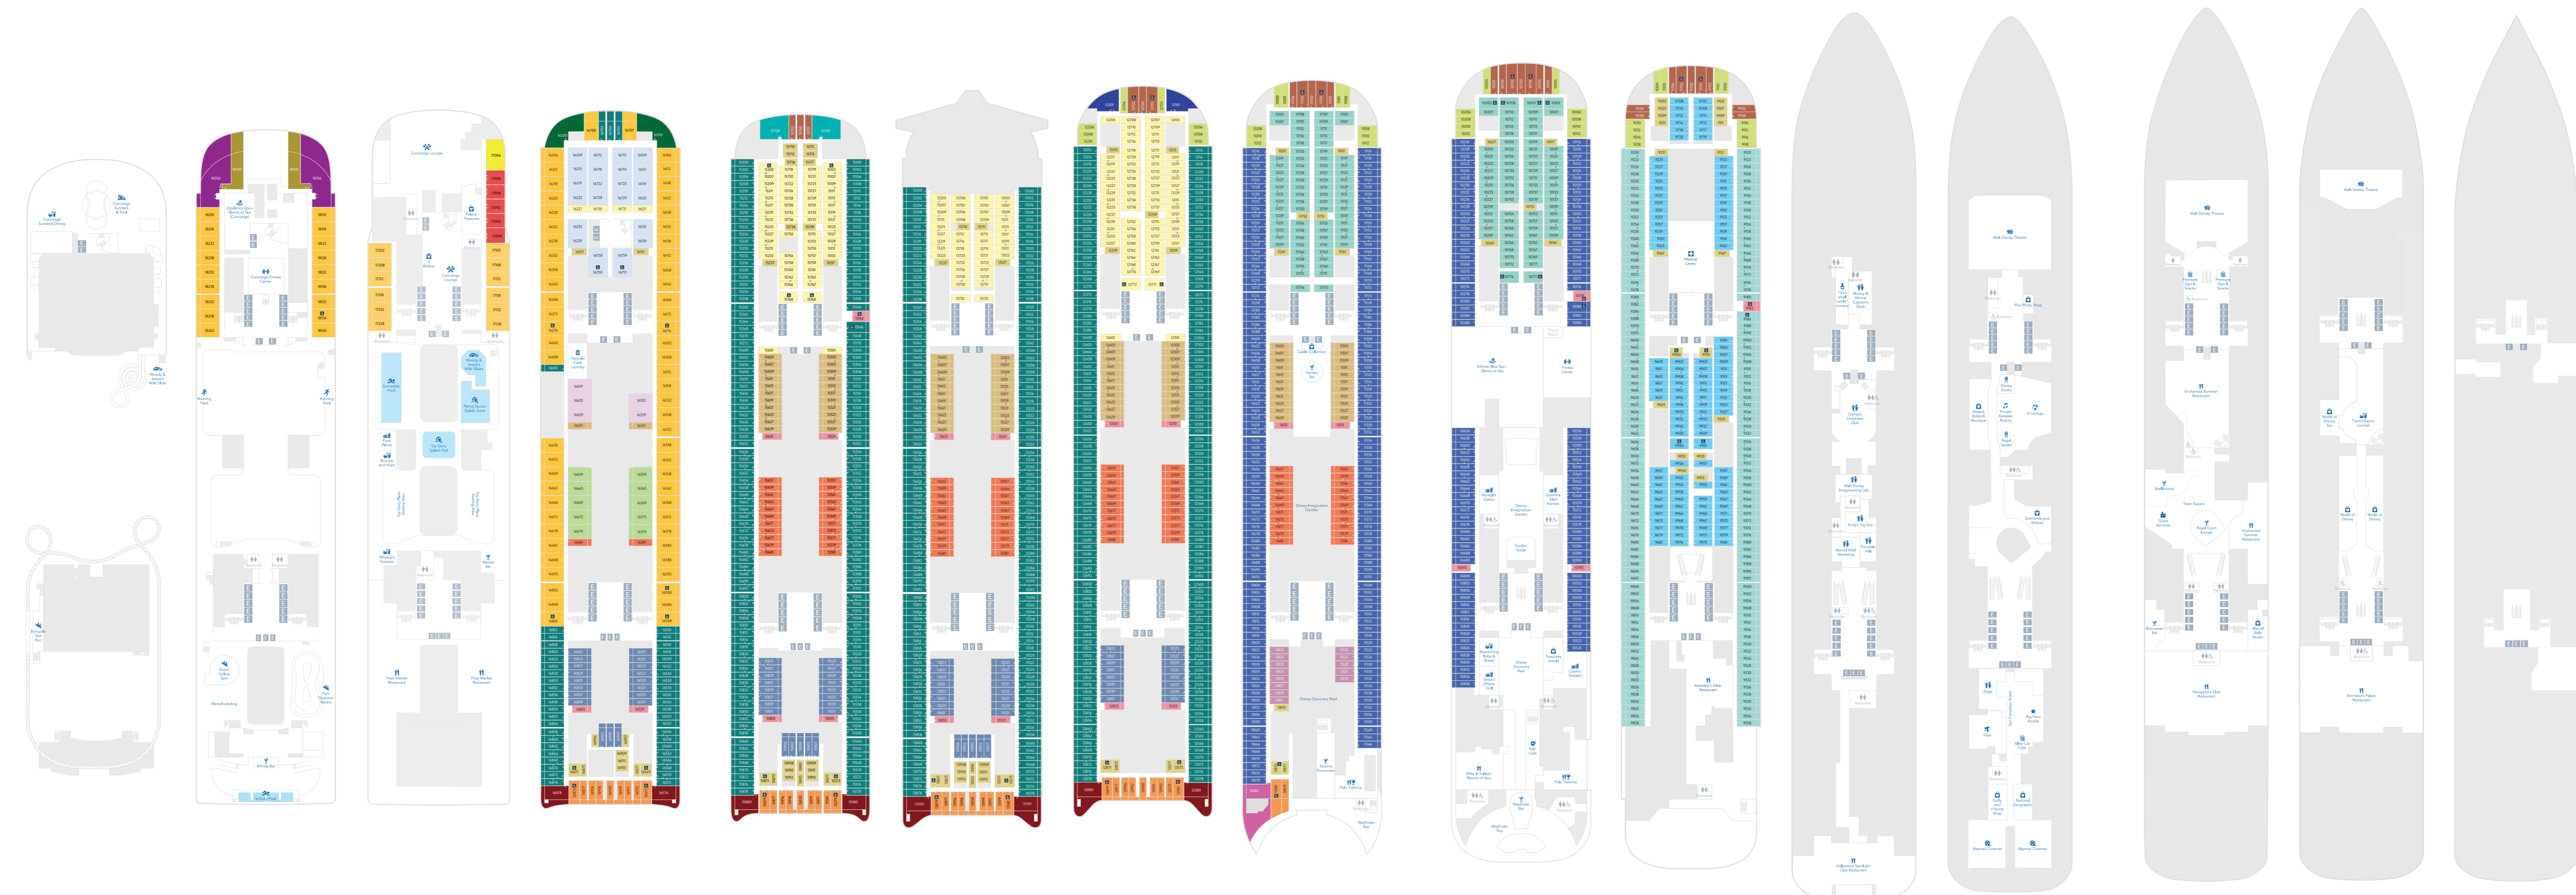

DECK 19 DECK 18 DECK 17 DECK 16 DECK 15 DECK 13 DECK 12 DECK 11 DECK 10 DECK 9 DECK 8 DECK 7 DECK 6 DECK 5 DECK 4

- DECK DINING**
- 7 Alley Cat Café
 - 5 Animator's Palate
 - 9 Animator's Table
 - 10 Bewitching Boba & Brews
 - 10 Bounce and Hops
 - 10 Cosmic Kebabs
 - 6 Enchanted Summer Restaurant
 - 10 Gamma Tala's Kitchen
 - 8 Hollywood Spotlight Club
 - 10 Mike & Sulley's Flavours of Asia
 - 10 Mowgli's Eatery
 - 6 Navigator's Club
 - 10 PALO Café
 - 10.11 Pixar Trattoria
 - 17 Pixar Market Restaurant
 - 6 Pizza Planet
 - 10 Premiere Sips & Snacks
 - 10 Stitch's Ohana Grill
 - 17 Wheezy's Freetees

- DECK BAR & BLOUNDES**
- 6 Buccaneer Bar
 - 7 D Lounge
 - 11 Garden Bar
 - 18 Infinity Bar
 - 17 Market Bar
 - 7 Private Karaoke Rooms
 - 6 Royal Court Lounge
 - 6 Spellbound
 - 11 Taverna Portorosso
 - 5 Tiana's Bayou Lounge

- DECK THEATRE & CINEMAS**
- 7 Baymax Cinemas
 - 10 Garden Stage
 - 5-7 Walt Disney Theatre
 - 10.11 Wayfinder Bay

- DECK KIDS, TWEENS AND TEENS**
- 8 Andy's Toy Box
 - 8 Disney's Oceaneer Club
 - 7 Edge (Tweens ages 11-14)
 - 8 Fairytale Hall
 - 8 "It's a small world" nursery
 - 8 Marvel WEB Workshop
 - 8 Micky & Minnie Captain's Deck
 - 7 Vibe (Teens ages 14-17)
 - 8 Walt Disney Imagineering Lab

CONNECTING STATEROOMS
Note: All public restrooms offer wheelchair accessible facilities.

BIRTHPLACE : MEYER WERFT - WISMAR, GERMANY
HOME PORT : SINGAPORE
SHIPS' REGISTRY : THE BAHAMAS
FUEL : HVO (BIODIESEL)
DECKS : 19
CAPACITY : 6,700 PASSENGERS
TONNAGE : 208,000 GT
LENGTH : 1,122 FEET (342 METERS)
STATEROOMS : 2,111