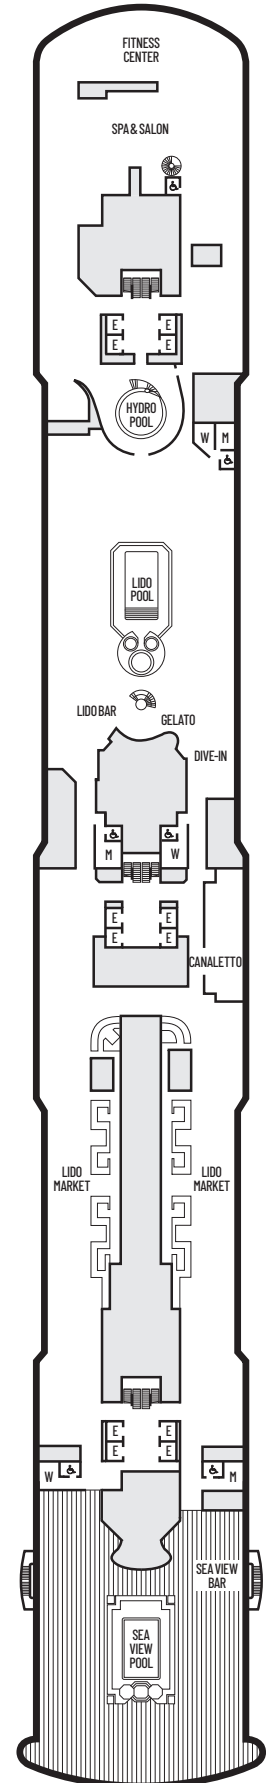

ROTTERDAM

DECK PLANS & STATEROOMS

The deck plans are color-coded by category of stateroom, and the category letter precedes the stateroom number in each room. All staterooms are equipped with interactive LED television with On Demand movies, programming and multichannel music; mini-bar; mini-safe; telephone.

Important Note: Not all staterooms within each category have the same furniture configuration and/or facilities. Appropriate symbols within the rooms on the deck plans describe differences from the stateroom descriptions below. All information is subject to change.

STATEROOM SYMBOL LEGEND

- Quad (2 lower beds, 1 sofa bed for 2 persons)
- Quad (2 lower beds, 1 sofa bed, 1 upper)
- ⊙ Triple (2 lower beds, 1 upper)
- Triple (2 lower beds, 1 sofa bed)
- ☞ Double (2 lower beds convertible to 1 king-size bed, no Murphy bed)
- △ Partially obstructed view
- + Connecting rooms
- Floor-to-ceiling windows
- Shower only
- ▷ Uncovered verandah
- Staterooms have solid steel verandah railings instead of clear-view Plexiglas® railings
- ♣ Suites have part solid steel, part clear-view Plexiglas® verandah railings

ACCESSIBILITY STATEROOM SYMBOL LEGEND

- ♿ Fully Accessible: Suites SA7094 & A6148, and staterooms VA8132, I-7108, I-6116, I-5112, V5057, V5052, VH4094, C1125, have a roll-in shower only. Suite A6150 and staterooms VA8149, VA8147, VA8134, I-7099, I-6131, V5175, V5152, I-5133, V5055, V5054, VH4165, VH4144, VH4105, C1134, C1123, C1121 have a transfer shower.
- ★ Ambulatory Accessible: Suites B8103 & SA7085 and staterooms K11049, VB11040, VQ10033, VE8142, VD7049, K6185, VC6158, V5051, V5048, FB1172 & E1175 have a shower only with small step, step into bathroom, standard interior and exterior door size