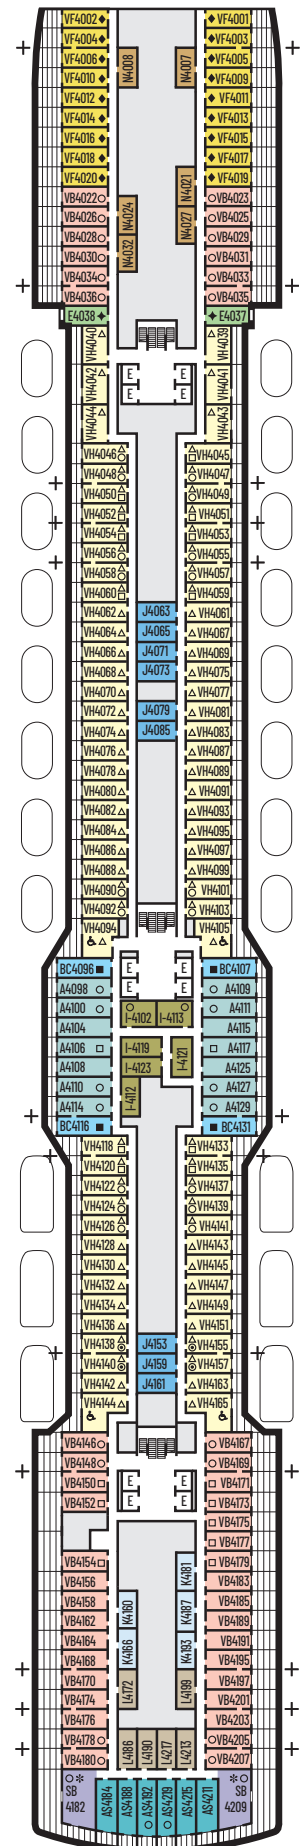

For more information regarding accessibility features on our ships please visit the [Accessibility](#) section of our website.

VERANDAH SUITES

SB
Neptune Suites: 2 lower beds convertible to 1 king-size bed, bathroom with dual-sink vanity, shower, large sitting area, private verandah, floor-to-ceiling windows. Approximately 465–502 sq. ft. including verandah.

AS A BC
Vista Suites: 2 lower beds convertible to 1 queen-size bed, shower, sitting area, private verandah, refrigerator, floor-to-ceiling windows. Approximately 260–356 sq. ft. including verandah.

VERANDAH STATEROOMS
VB VF VH
Verandah: 2 lower beds convertible to 1 queen-size bed, shower, sitting area, private verandah, floor-to-ceiling windows. All VH-category staterooms have partially obstructed views. Approximately 228–405 sq. ft. including verandah.

OCEAN-VIEW STATEROOMS
E
Large: 2 lower beds convertible to 1 queen-size bed, shower. Approximately 175–282 sq. ft.

INTERIOR STATEROOMS
I
Large or Standard: 2 lower beds convertible to 1 queen-size bed, shower. Approximately 143–225 sq. ft.

J K L N
Standard: 2 lower beds convertible to 1 queen-size bed, shower. Approximately 143–225 sq. ft.

Beethoven Deck