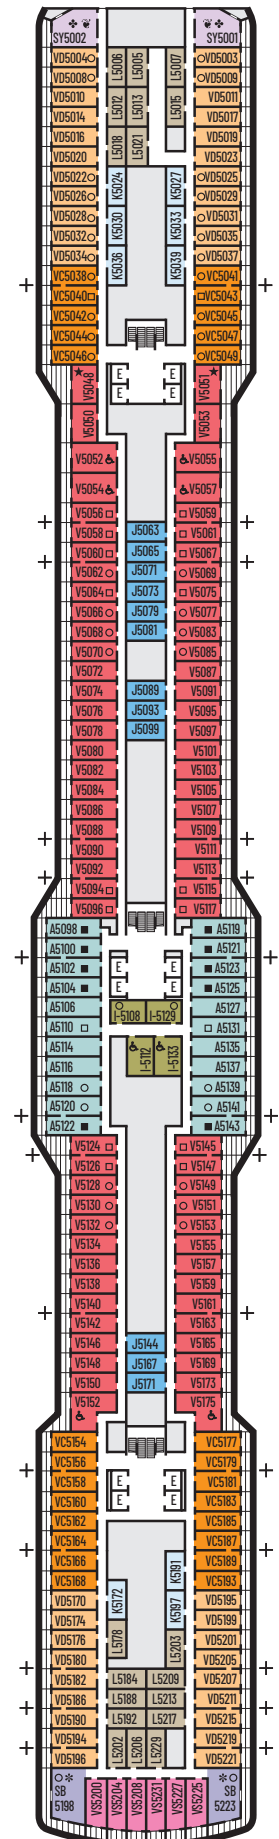

■ C ■ E ■ F

Large: 2 lower beds convertible to 1 queen-size bed, shower. Approximately 175-282 sq. ft.

■ OO

Single: 1 lower bed, shower. Approximately 127-172 sq. ft.

INTERIOR STATEROOMS

■ I

Large or Standard: 2 lower beds convertible to 1 queen-size bed, shower. Approximately 143-225 sq. ft.

■ J ■ N

Standard: 2 lower beds convertible to 1 queen-size bed, shower. Approximately 143-225 sq. ft.

DECK 1—MAIN DECK Staterooms 1001-1187

Main Deck

ROTTERDAM

DECK PLANS & STATEROOMS

The deck plans are color-coded by category of stateroom, and the category letter precedes the stateroom number in each room. All staterooms are equipped with interactive LED television with On Demand movies, programming and multichannel music; mini-bar; mini-safe; telephone.

VS V VC VD
Verandah: 2 lower beds convertible to 1 queen-size bed, shower, sitting area, private verandah, floor-to-ceiling windows. Approximately 228–405 sq. ft. including verandah.

INTERIOR STATEROOMS

I
Large or Standard: 2 lower beds convertible to 1 queen-size bed, shower. Approximately 143–225 sq. ft.

J K L
Standard: 2 lower beds convertible to 1 queen-size bed, shower. Approximately 143–225 sq. ft.