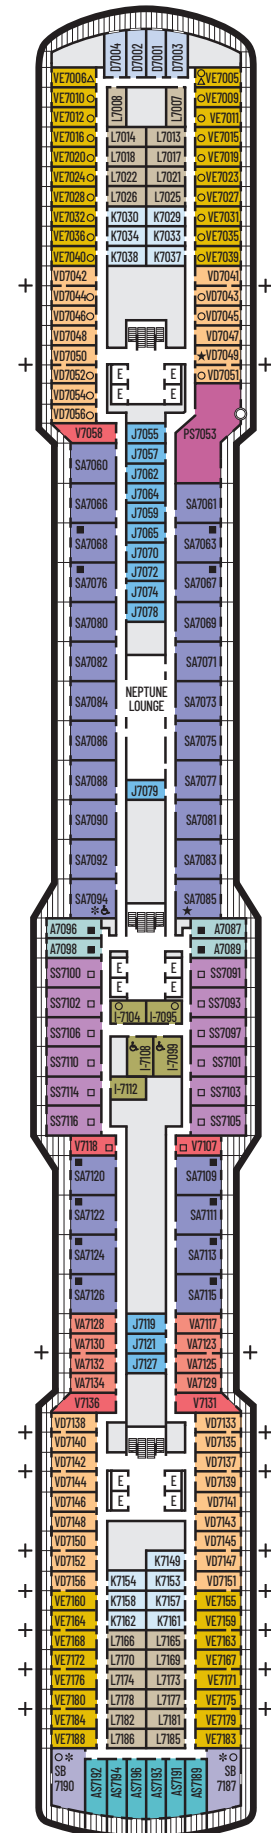

SA SB
Neptune Suites: 2 lower beds convertible to 1 king-size bed, bathroom with dual-sink vanity, full-size whirlpool bath & shower & additional shower stall, large sitting area, private verandah, floor-to-ceiling windows. Suites SB7187 & SB7190 are shower only.
Approximately 465–502 sq. ft. including verandah.

SS
Signature Suites: 2 lower beds convertible to 1 king-size bed, 1 Murphy bed for 1 person bathroom with dual-sink vanity, shower, large sitting area, private verandah, floor-to-ceiling windows.
Approximately 393–400 sq. ft. including verandah.

AS A
Vista Suites: 2 lower beds convertible to 1 queen-size bed, shower, sitting area, private verandah, refrigerator, floor-to-ceiling windows.
Approximately 260–356 sq. ft. including verandah.

VERANDAH STATEROOMS

V VA VD VE
Verandah: 2 lower beds convertible to 1 queen-size bed, shower, sitting area, private verandah, floor-to-ceiling windows.
Approximately 228–405 sq. ft. including verandah.

OCEAN-VIEW STATEROOMS

D
Large: 2 lower beds convertible to 1 queen-size bed, shower.
Approximately 175–282 sq. ft.

INTERIOR STATEROOMS

I J K L
Large or Standard: 2 lower beds convertible to 1 queen-size bed, shower.
Approximately 143–225 sq. ft.

Schubert Deck