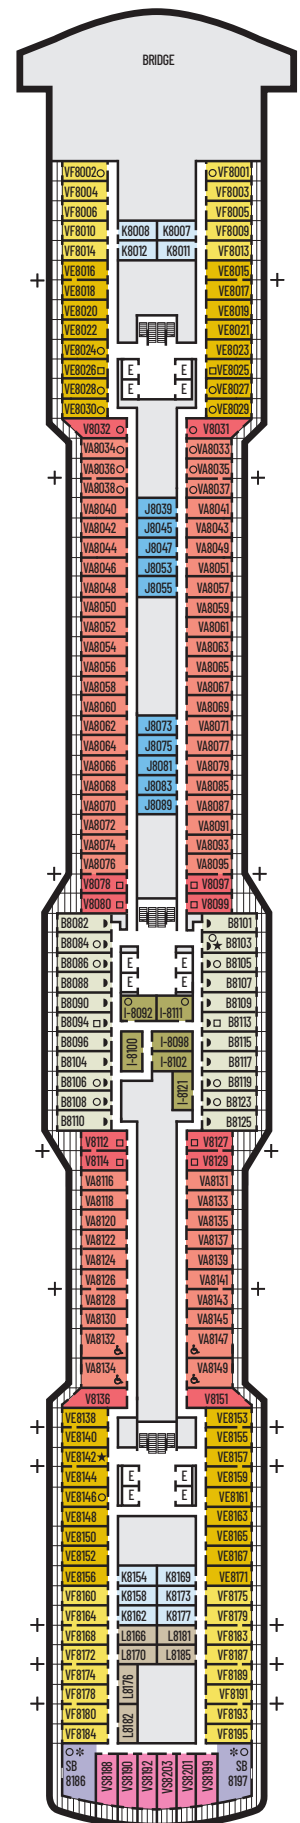

For more information regarding accessibility features on our ships please visit the [Accessibility](#) section of our website.

VERANDAH SUITES

SB
Neptune Suites: 2 lower beds convertible to 1 king-size bed, bathroom with dual-sink vanity, shower, large sitting area, private verandah, floor-to-ceiling windows. Approximately 465–502 sq. ft. including verandah.

B
Vista Suites: 2 lower beds convertible to 1 queen-size bed, shower, sitting area, private verandah, refrigerator, floor-to-ceiling windows. Approximately 260–356 sq. ft. including verandah.

VERANDAH STATEROOMS

VS V VA VE VF
Verandah: 2 lower beds convertible to 1 queen-size bed, shower, sitting area, private verandah, floor-to-ceiling windows. Approximately 228–405 sq. ft. including verandah.

INTERIOR STATEROOMS

I
Large or Standard: 2 lower beds convertible to 1 queen-size bed, shower. Approximately 143–225 sq. ft.
J K L
Standard: 2 lower beds convertible to 1 queen-size bed, shower. Approximately 143–225 sq. ft.

Navigation Deck