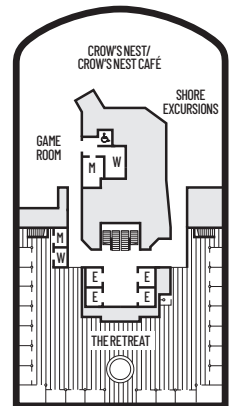

STATEROOM SYMBOL LEGEND

- Quad (2 lower beds, 1 sofa bed for 2 persons)
- Quad (2 lower beds, 1 sofa bed, 1 upper)
- ⊙ Triple (2 lower beds, 1 upper)
- Triple (2 lower beds, 1 sofa bed)
- ☞ Double (2 lower beds convertible to 1 king-size bed, no Murphy bed)
- △ Partially obstructed view
- + Connecting rooms
- Floor-to-ceiling windows
- Shower only
- ▷ Uncovered verandah
- Staterooms have solid steel verandah railings instead of clear-view Plexiglas® railings
- ♣ Suites have part solid steel, part clear-view Plexiglas® verandah railings

ACCESSIBILITY STATEROOM SYMBOL LEGEND

- ♿ Fully Accessible: Suites SA7094 & A6148, and staterooms VA8132, I-7108, I-6116, I-5112, V5057, V5052, VH4094, C1125, have a roll-in shower only. Suite A6150 and staterooms VA8149, VA8147, VA8134, I-7099, I-6131, V5175, V5152, I-5133, V5055, V5054, VH4165, VH4144, VH4105, C1134, C1123, C1121 have a transfer shower.
- ★ Ambulatory Accessible: Suites B8103 & SA7085 and staterooms K11049, VB11040, VQ10033, VE8142, VD7049, K6185, VC6158, V5051, V5048, FB1172 & E1175 have a shower only with small step, step into bathroom, standard interior and exterior door size

For more information regarding accessibility features on our ships please visit the [Accessibility](#) section of our website.

Observation Deck