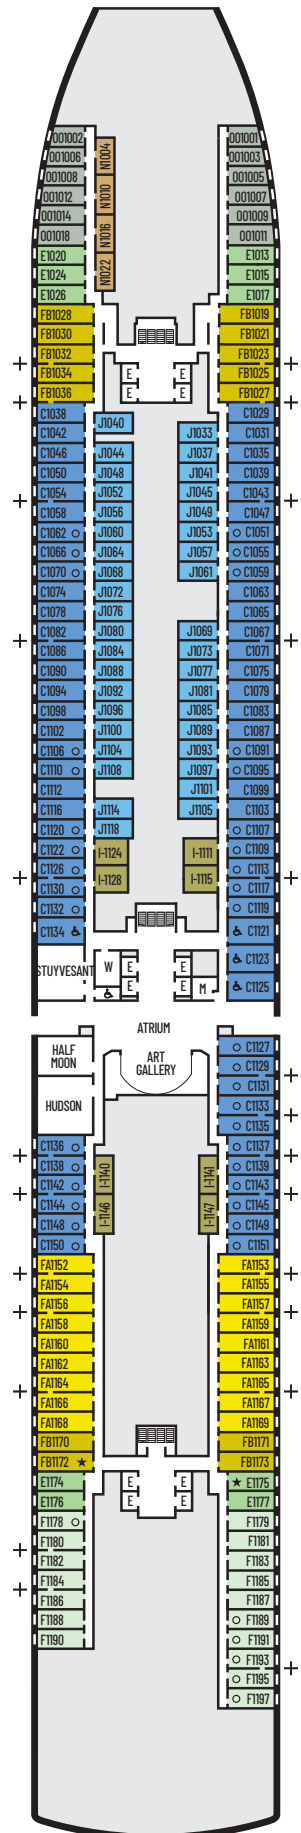

ACCESSIBILITY STATEROOM SYMBOL LEGEND

- ♿ Fully Accessible: Suites SA7094 & A6148, and staterooms VA8132, I-7108, I-6116, I-5112, V5057, V5052, VH4094, C1125, have a roll-in shower only. Suite A6150 and staterooms VA8149, VA8147, VA8134, I-7099, I-6131, V5175, V5152, I-5133, V5055, V5054, VH4165, VH4144, VH4105, C1134, C1123, C1121 have a transfer shower.
- ★ Ambulatory Accessible: Suites B8103 & SA7085 and staterooms K11049, VB11040, VQ10033, VE8142, VD7049, K6185, VC6158, V5051, V5048, FB1172 & E1175 have a shower only with small step, step into bathroom, standard interior and exterior door size

For more information regarding accessibility features on our ships please visit the [Accessibility](#) section of our website.

OCEAN-VIEW STATEROOMS

■ FA ■ FB

Family: 2 lower beds convertible to 1 queen-size bed, 1 sofa bed for 2 persons & 1 upper bed. 2 bathrooms — one with bathtub, shower, sink & toilet; one with shower & sink. Approximately 222-231 sq. ft.

■ C ■ E ■ F

Large: 2 lower beds convertible to 1 queen-size bed, shower. Approximately 175-282 sq. ft.

■ OO

Single: 1 lower bed, shower. Approximately 127-172 sq. ft.

INTERIOR STATEROOMS

■ I

Large or Standard: 2 lower beds convertible to 1 queen-size bed, shower. Approximately 143-225 sq. ft.

■ J ■ N

Standard: 2 lower beds convertible to 1 queen-size bed, shower. Approximately 143-225 sq. ft.

DECK 1—MAIN DECK Staterooms 1001-1187

Main Deck

ROTTERDAM

DECK PLANS & STATEROOMS

The deck plans are color-coded by category of stateroom, and the category letter precedes the stateroom number in each room. All staterooms are equipped with interactive LED television with On Demand movies, programming and multichannel music; mini-bar; mini-safe; telephone.