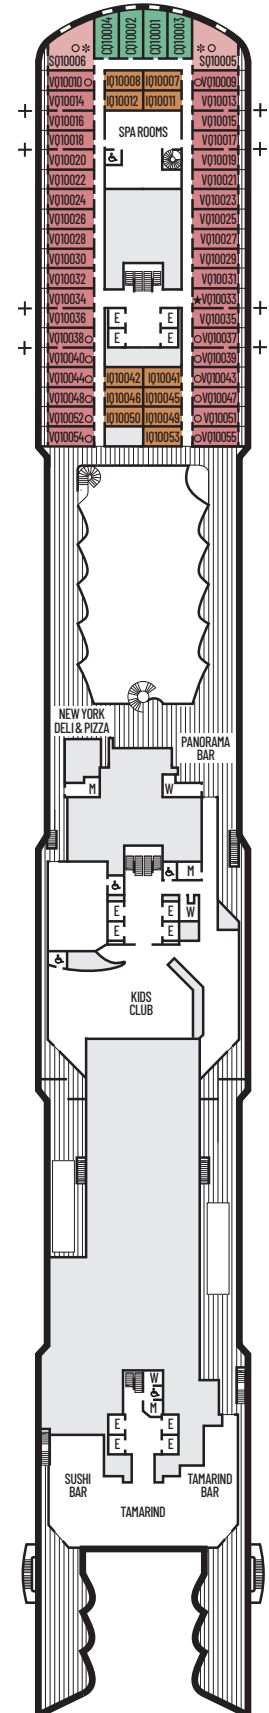

For more information regarding accessibility features on our ships please visit the [Accessibility](#) section of our website.

VERANDAH SPA SUITES

SQ

Neptune Spa Suites: 2 lower beds convertible to 1 king-size bed, 1 sofa bed for 2 persons, bathroom with dual-sink vanity, shower, large sitting area, private verandah, floor-to-ceiling windows. Approximately 465–502 sq. ft. including verandah.

VERANDAH SPA STATEROOMS

VQ

Verandah Spa: 2 lower beds convertible to 1 queen-size bed, shower, sitting area, private verandah, floor-to-ceiling windows. Approximately 228–405 sq. ft. including verandah.

OCEAN-VIEW SPA STATEROOMS

CQ

Large Ocean-view Spa: 2 lower beds convertible to 1 queen-size bed, shower. Approximately 175–282 sq. ft.

INTERIOR SPA STATEROOMS

IQ

Large Interior Spa: 2 lower beds convertible to 1 queen-size bed, shower. Approximately 143–225 sq. ft.

Panorama Deck