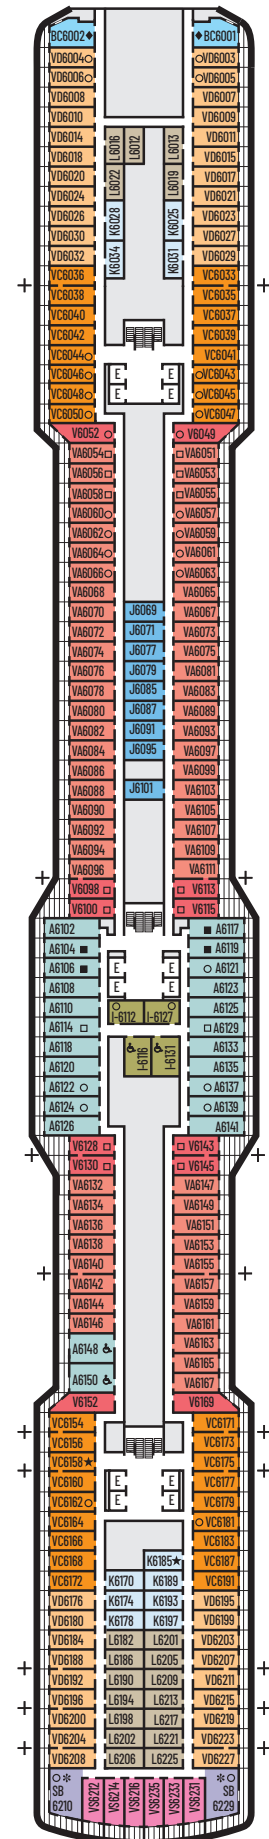

ACCESSIBILITY STATEROOM SYMBOL LEGEND

- ♿ Fully Accessible: Suites SA7094 & A6148, and staterooms VA8132, I-7108, I-6116, I-5112, V5057, V5052, VH4094, C1125, have a roll-in shower only. Suite A6150 and staterooms VA8149, VA8147, VA8134, I-7099, I-6131, V5175, V5152, I-5133, V5055, V5054, VH4165, VH4144, VH4105, C1134, C1123, C1121 have a transfer shower.
- ★ Ambulatory Accessible: Suites B8103 & SA7085 and staterooms K11049, VB11040, VQ10033, VE8142, VD7049, K6185, VC6158, V5051, V5048, FB1172 & E1175 have a shower only with small step, step into bathroom, standard interior and exterior door size

I
Large or Standard: 2 lower beds convertible to 1 queen-size bed, shower. Approximately 143–225 sq. ft.

J K L
Standard: 2 lower beds convertible to 1 queen-size bed, shower. Approximately 143–225 sq. ft.

■ VS ■ V ■ VA ■ VC ■ VD

Verandah: 2 lower beds convertible to 1 queen-size bed, shower, sitting area, private verandah, floor-to-ceiling windows. Approximately 228–405 sq. ft. including verandah.

INTERIOR STATEROOMS

■ I

Large or Standard: 2 lower beds convertible to 1 queen-size bed, shower. Approximately 143–225 sq. ft.

■ J ■ K ■ L

Standard: 2 lower beds convertible to 1 queen-size bed, shower. Approximately 143–225 sq. ft.