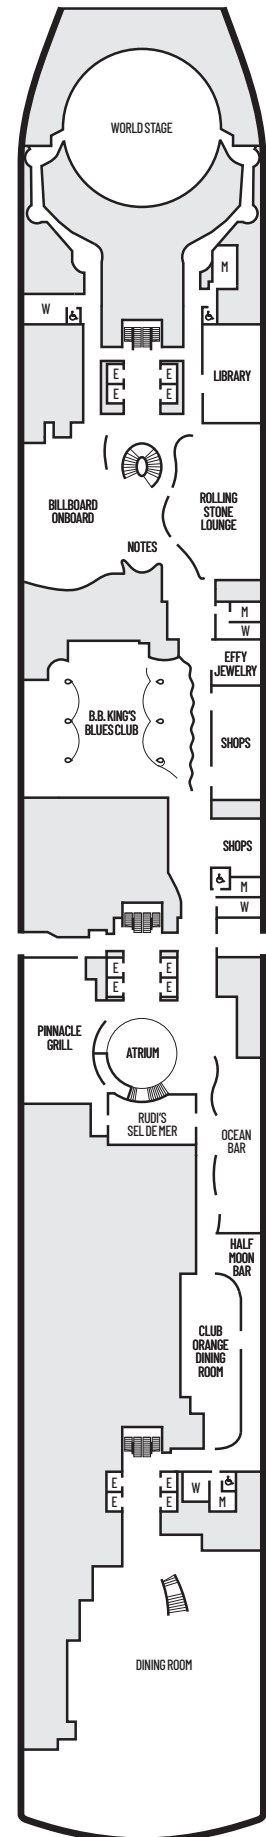

ROTTERDAM

DECK PLANS & STATEROOMS

The deck plans are color-coded by category of stateroom, and the category letter precedes the stateroom number in each room. All staterooms are equipped with interactive LED television with On Demand movies, programming and multichannel music; mini-bar; mini-safe; telephone.

Important Note: Not all staterooms within each category have the same furniture configuration and/or facilities. Appropriate symbols within the rooms on the deck plans describe differences from the stateroom descriptions below. All information is subject to change.

STATEROOM SYMBOL LEGEND

- Quad (2 lower beds, 1 sofa bed for 2 persons)
- Quad (2 lower beds, 1 sofa bed, 1 upper)
- ⊙ Triple (2 lower beds, 1 upper)
- Triple (2 lower beds, 1 sofa bed)
- ☞ Double (2 lower beds convertible to 1 king-size bed, no Murphy bed)
- △ Partially obstructed view
- + Connecting rooms
- Floor-to-ceiling windows
- Shower only
- ▷ Uncovered verandah
- Staterooms have solid steel verandah railings instead of clear-view Plexiglas® railings
- ♣ Suites have part solid steel, part clear-view Plexiglas® verandah railings

ACCESSIBILITY STATEROOM SYMBOL LEGEND

- ♿ Fully Accessible: Suites SA7094 & A6148, and staterooms VA8132, I-7108, I-6116, I-5112, V5057, V5052, VH4094, C1125, have a roll-in shower only. Suite A6150 and staterooms VA8149, VA8147, VA8134, I-7099, I-6131, V5175, V5152, I-5133, V5055, V5054, VH4165, VH4144, VH4105, C1134, C1123, C1121 have a transfer shower.
- ★ Ambulatory Accessible: Suites B8103 & SA7085 and staterooms K11049, VB11040, VQ10033, VE8142, VD7049, K6185, VC6158, V5051, V5048, FB1172 & E1175 have a shower only with small step, step into bathroom, standard interior and exterior door size