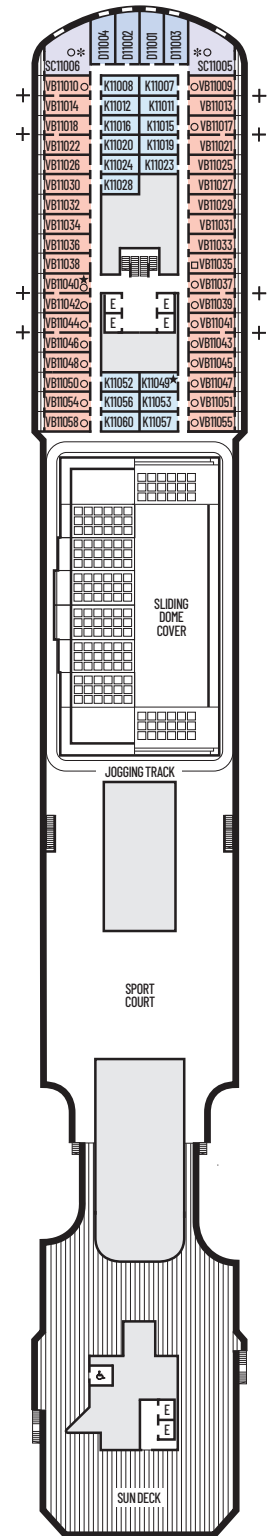

- ♿ Fully Accessible: Suites SA7094 & A6148, and staterooms VA8132, I-7108, I-6116, I-5112, V5057, V5052, VH4094, C1125, have a roll-in shower only. Suite A6150 and staterooms VA8149, VA8147, VA8134, I-7099, I-6131, V5175, V5152, I-5133, V5055, V5054, VH4165, VH4144, VH4105, C1134, C1123, C1121 have a transfer shower.
- ★ Ambulatory Accessible: Suites B8103 & SA7085 and staterooms K11049, VB11040, VQ10033, VE8142, VD7049, K6185, VC6158, V5051, V5048, FB1172 & E1175 have a shower only with small step, step into bathroom, standard interior and exterior door size

For more information regarding accessibility features on our ships please visit the [Accessibility](#) section of our website.

VERANDAH SUITES

SC

Neptune Suites: 2 lower beds convertible to 1 king-size bed, 1 sofa bed for 2 persons, bathroom with dual-sink vanity, shower, large sitting area, private verandah, floor-to-ceiling windows. Approximately 465–502 sq. ft. including verandah.

VERANDAH STATEROOMS

VB

Verandah: 2 lower beds convertible to 1 queen-size bed, shower, sitting area, private verandah, floor-to-ceiling windows. Approximately 228–405 sq. ft. including verandah.

OCEAN-VIEW STATEROOMS

D

Large: 2 lower beds convertible to 1 queen-size bed, shower. Approximately 175–282 sq. ft.

INTERIOR STATEROOMS

K

Standard: 2 lower beds convertible to 1 queen-size bed, shower. Approximately 143–225 sq. ft.

Sun Deck