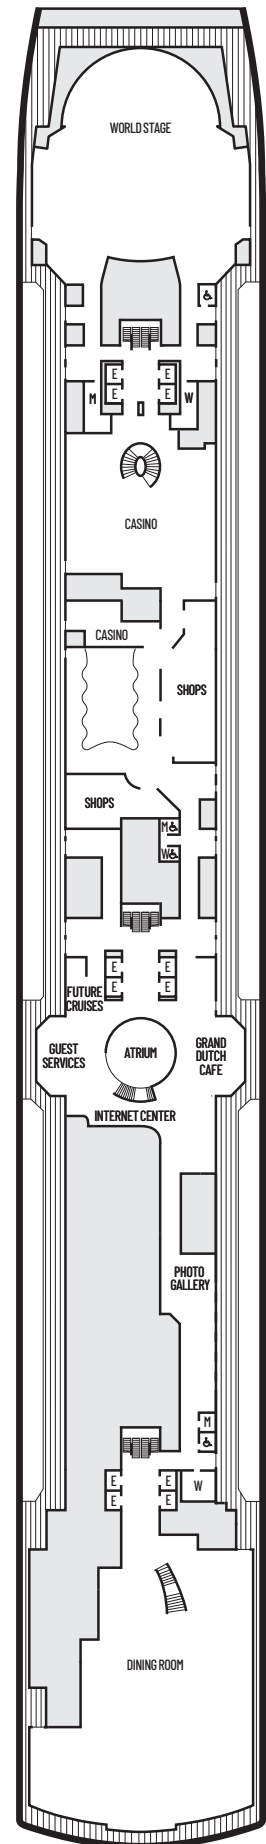

STATEROOM SYMBOL LEGEND

- Quad (2 lower beds, 1 sofa bed for 2 persons)
- Quad (2 lower beds, 1 sofa bed, 1 upper)
- ⊙ Triple (2 lower beds, 1 upper)
- Triple (2 lower beds, 1 sofa bed)
- ☞ Double (2 lower beds convertible to 1 king-size bed, no Murphy bed)
- △ Partially obstructed view
- + Connecting rooms
- Floor-to-ceiling windows
- Shower only
- ▷ Uncovered verandah
- Staterooms have solid steel verandah railings instead of clear-view Plexiglas® railings
- ♣ Suites have part solid steel, part clear-view Plexiglas® verandah railings

ACCESSIBILITY STATEROOM SYMBOL LEGEND

- ♿ Fully Accessible: Suites SA7094 & A6148, and staterooms VA8132, I-7108, I-6116, I-5112, V5057, V5052, VH4094, C1125, have a roll-in shower only. Suite A6150 and staterooms VA8149, VA8147, VA8134, I-7099, I-6131, V5175, V5152, I-5133, V5055, V5054, VH4165, VH4144, VH4105, C1134, C1123, C1121 have a transfer shower.
- ★ Ambulatory Accessible: Suites B8103 & SA7085 and staterooms K11049, VB11040, VQ10033, VE8142, VD7049, K6185, VC6158, V5051, V5048, FB1172 & E1175 have a shower only with small step, step into bathroom, standard interior and exterior door size

For more information regarding accessibility features on our ships please visit the [Accessibility](#) section of our website.

Promenade Deck