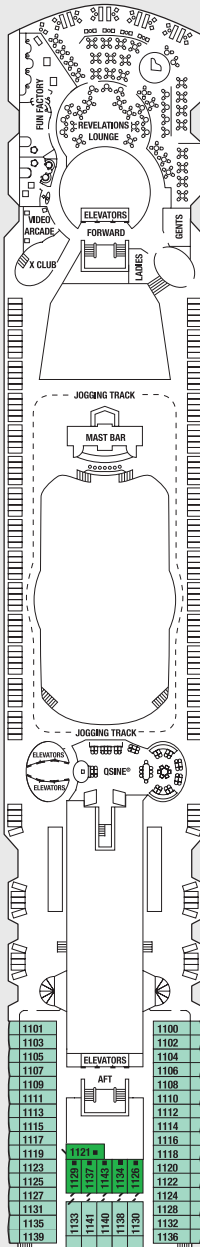

Deck plans are not drawn to scale. Deck numbers reflect upper guest levels.
 For an interactive deck plan experience, 360° virtual tours of stateroom categories, and the most up-to-date deck plans, visit celebritycruises.com.

Deck 9

CS	S1	S2	A2	C1	C3
FV	2B	4	9		

Deck 10

Deck 11

A1	9
----	---

Deck 12

- PS** Penthouse Suite
- RS** Royal Suite
- CS** Celebrity Suite
- S1** Sky Suite 1
- S2** Sky Suite 2
- A1** AquaClass® 1
- A2** AquaClass 2
- C1** Concierge Class 1
- C2** Concierge Class 2
- C3** Concierge Class 3
- FV** Family Veranda Stateroom
- 2A** Veranda Stateroom 2A
- 2B** Veranda Stateroom 2B
- 2C** Veranda Stateroom 2C

- 4** Ocean View Stateroom 4
- 5** Ocean View Stateroom 5
- 6** Ocean View Stateroom 6
- 7** Ocean View Stateroom 7
- 8** Ocean View Stateroom 8
- 9** Inside Stateroom 9
- 10** Inside Stateroom 10
- 11** Inside Stateroom 11
- 12** Inside Stateroom 12

- Convertible Sofa Bed
- ▲** One Upper Berth
- |** Connecting Staterooms
- ↘** Inside Stateroom Door Location
- ♿** Wheelchair Accessible Stateroom Featuring Roll-In Shower

CELEBRITY SUMMIT® DECK PLANS