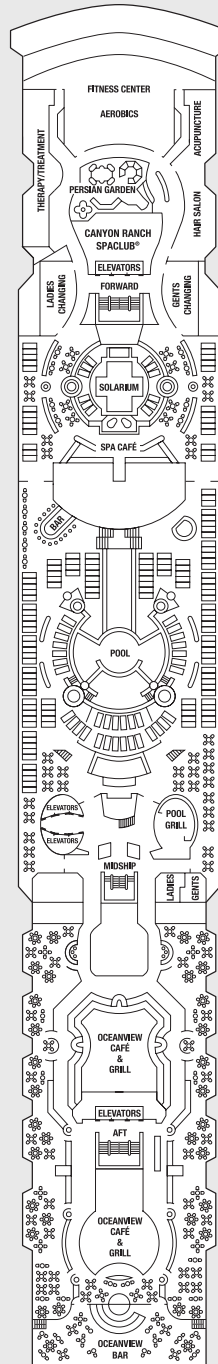

Staterooms 9004, 9005, 9040, 9042, 9045, and 9047 have partially obstructed views.
 Staterooms 9094 and 9100 have smaller verandas that are semi-private.
 Staterooms 9117, 9121, and 9123 have roll-in showers, no bathtubs.

Deck plans are not drawn to scale. Deck numbers reflect upper guest levels.
 For an interactive deck plan experience, 360° virtual tours of stateroom categories, and the most up-to-date deck plans, visit celebritycruises.com.

Deck 9

CS	S1	S2	A2	C1	C3
FV	2B	4	9		

Deck 10

Deck 11

A1	9
----	---

Deck 12

- PS** Penthouse Suite
- RS** Royal Suite
- CS** Celebrity Suite
- S1** Sky Suite 1
- S2** Sky Suite 2
- A1** AquaClass® 1
- A2** AquaClass 2
- C1** Concierge Class 1
- C2** Concierge Class 2
- C3** Concierge Class 3
- FV** Family Veranda Stateroom
- 2A** Veranda Stateroom 2A
- 2B** Veranda Stateroom 2B
- 2C** Veranda Stateroom 2C

- 4** Ocean View Stateroom 4
- 5** Ocean View Stateroom 5
- 6** Ocean View Stateroom 6
- 7** Ocean View Stateroom 7
- 8** Ocean View Stateroom 8
- 9** Inside Stateroom 9
- 10** Inside Stateroom 10
- 11** Inside Stateroom 11
- 12** Inside Stateroom 12