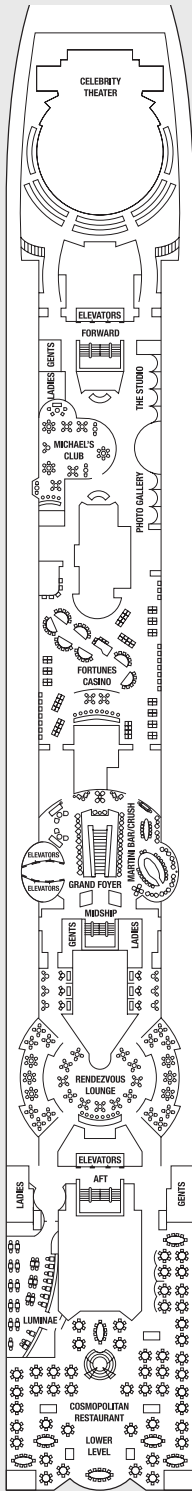

Deck 4

- **PS** Penthouse Suite
- **RS** Royal Suite
- **CS** Celebrity Suite
- **S1** Sky Suite 1
- **S2** Sky Suite 2
- **A1** AquaClass® 1
- **A2** AquaClass 2
- **C1** Concierge Class 1
- **C2** Concierge Class 2
- **C3** Concierge Class 3
- **FV** Family Veranda Stateroom
- **2A** Veranda Stateroom 2A
- **2B** Veranda Stateroom 2B
- **2C** Veranda Stateroom 2C

- **4** Ocean View Stateroom 4
- **5** Ocean View Stateroom 5
- **6** Ocean View Stateroom 6
- **7** Ocean View Stateroom 7
- **8** Ocean View Stateroom 8
- **9** Inside Stateroom 9
- **10** Inside Stateroom 10

- **11** Inside Stateroom 11
- **12** Inside Stateroom 12

- **■** Convertible Sofa Bed
- **▲** One Upper Berth
- **|** Connecting Staterooms
- **↙** Inside Stateroom Door Location
- **♿** Wheelchair Accessible Stateroom Featuring Roll-In Shower