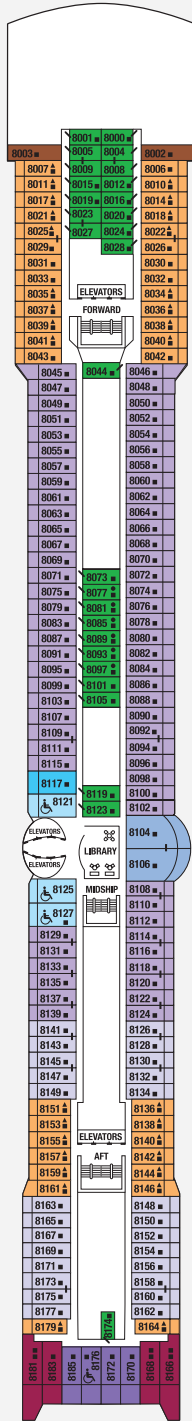

CELEBRITY SUMMIT® DECK PLANS

CELEBRITY SUMMIT DECK PLANS

OUR FLEET

Deck 8

CS S1 S2 C1 C2 C3
FV 2B 4 9

Deck 7