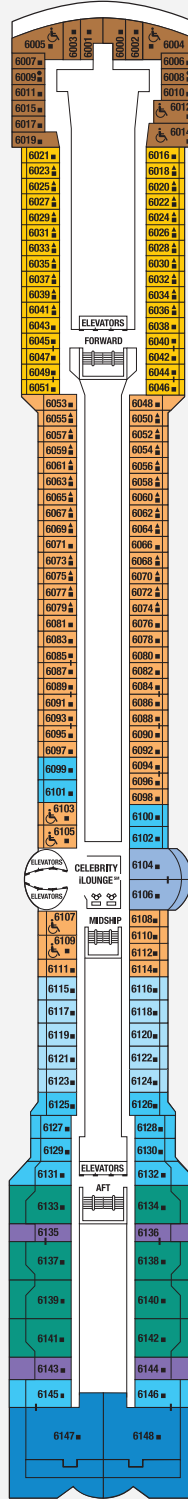

Deck 9

CS	S1	S2	A2	C1	C3
FV	2B	4	9		

Deck 10

Deck 11

A1	9
----	---

Deck 12

- PS** Penthouse Suite
- RS** Royal Suite
- CS** Celebrity Suite
- S1** Sky Suite 1
- S2** Sky Suite 2
- A1** AquaClass® 1
- A2** AquaClass 2
- C1** Concierge Class 1
- C2** Concierge Class 2
- C3** Concierge Class 3
- FV** Family Veranda Stateroom
- 2A** Veranda Stateroom 2A
- 2B** Veranda Stateroom 2B
- 2C** Veranda Stateroom 2C

- 4** Ocean View Stateroom 4
- 5** Ocean View Stateroom 5
- 6** Ocean View Stateroom 6
- 7** Ocean View Stateroom 7
- 8** Ocean View Stateroom 8
- 9** Inside Stateroom 9
- 10** Inside Stateroom 10
- 11** Inside Stateroom 11
- 12** Inside Stateroom 12

- Convertible Sofa Bed
- ▲** One Upper Berth
- |** Connecting Staterooms
- ↘** Inside Stateroom Door Location
- ♿** Wheelchair Accessible Stateroom Featuring Roll-In Shower

CELEBRITY SUMMIT® DECK PLANS

CELEBRITY SUMMIT DECK PLANS

OUR FLEET

Deck 8

CS S1 S2 C1 C2 C3
FV 2B 4 9

Deck 7

CS C1 C3 FV
2A 2C 4 9

Deck 6

PS RS CS S1 S2 C1 2B 2C 5