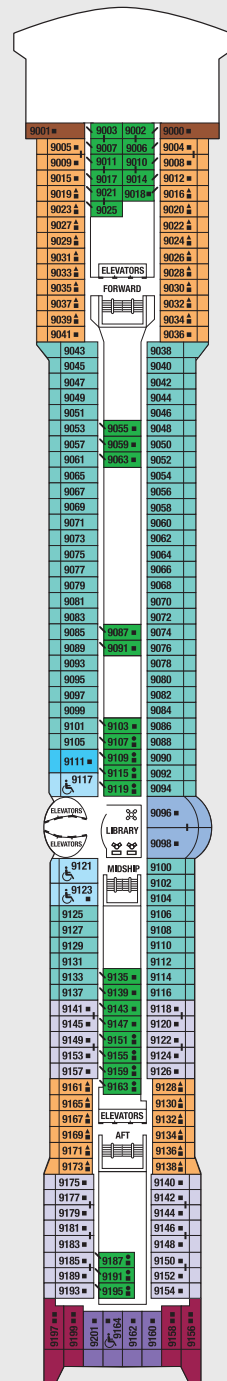

Staterooms 9004, 9005, 9040, 9042, 9045, and 9047 have partially obstructed views.
 Staterooms 9094 and 9100 have smaller verandas that are semi-private.
 Staterooms 9117, 9121, and 9123 have roll-in showers, no bathtubs.

Deck plans are not drawn to scale. Deck numbers reflect upper guest levels.
 For an interactive deck plan experience, 360° virtual tours of stateroom categories, and the most up-to-date deck plans, visit celebritycruises.com.

Deck 9

CS	S1	S2	A2	C1	C3
FV	2B	4	9		

Deck 10

Deck 11

A1	9
----	---

Deck 12

- PS** Penthouse Suite
- RS** Royal Suite
- CS** Celebrity Suite
- S1** Sky Suite 1
- S2** Sky Suite 2
- A1** AquaClass® 1
- A2** AquaClass 2
- C1** Concierge Class 1
- C2** Concierge Class 2
- C3** Concierge Class 3
- FV** Family Veranda Stateroom
- 2A** Veranda Stateroom 2A
- 2B** Veranda Stateroom 2B
- 2C** Veranda Stateroom 2C

- 4** Ocean View Stateroom 4
- 5** Ocean View Stateroom 5
- 6** Ocean View Stateroom 6
- 7** Ocean View Stateroom 7
- 8** Ocean View Stateroom 8
- 9** Inside Stateroom 9
- 10** Inside Stateroom 10
- 11** Inside Stateroom 11
- 12** Inside Stateroom 12