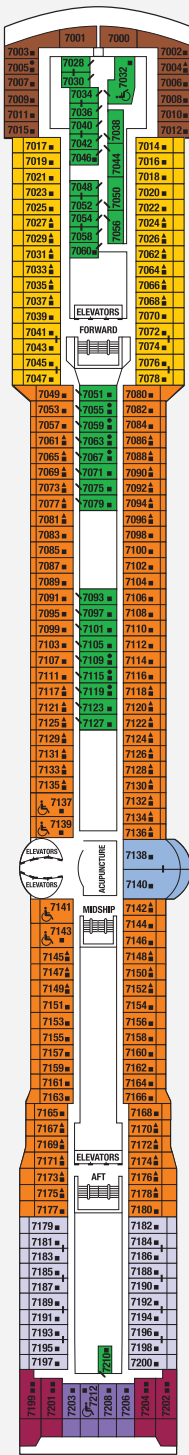

Deck 9

CS	S1	S2	A2	C1	C3
FV	2B	4	9		

Deck 10

Deck 11

A1	9
----	---

Deck 12

- PS** Penthouse Suite
- RS** Royal Suite
- CS** Celebrity Suite
- S1** Sky Suite 1
- S2** Sky Suite 2
- A1** AquaClass® 1
- A2** AquaClass 2
- C1** Concierge Class 1
- C2** Concierge Class 2
- C3** Concierge Class 3
- FV** Family Veranda Stateroom
- 2A** Veranda Stateroom 2A
- 2B** Veranda Stateroom 2B
- 2C** Veranda Stateroom 2C

- 4** Ocean View Stateroom 4
- 5** Ocean View Stateroom 5
- 6** Ocean View Stateroom 6
- 7** Ocean View Stateroom 7
- 8** Ocean View Stateroom 8
- 9** Inside Stateroom 9
- 10** Inside Stateroom 10
- 11** Inside Stateroom 11
- 12** Inside Stateroom 12

- Convertible Sofa Bed
- ▲** One Upper Berth
- |** Connecting Staterooms
- ↘** Inside Stateroom Door Location
- ♿** Wheelchair Accessible Stateroom Featuring Roll-In Shower

CELEBRITY SUMMIT® DECK PLANS

CELEBRITY SUMMIT DECK PLANS

OUR FLEET

Deck 8

CS S1 S2 C1 C2 C3
FV 2B 4 9

Deck 7

CS C1 C3 FV
2A 2C 4 9

Deck 6

PS RS CS S1 S2 C1 2B 2C 5