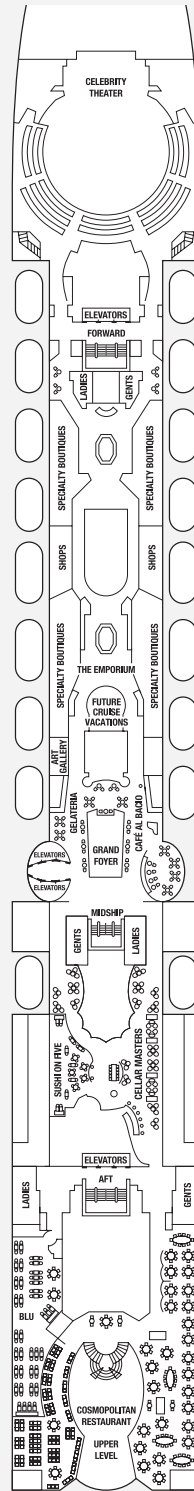

CELEBRITY SUMMIT® DECK PLANS

CELEBRITY SUMMIT DECK PLANS

OUR FLEET

Deck 8

CS S1 S2 C1 C2 C3
FV 2B 4 9

Deck 7

CS C1 C3 FV
2A 2C 4 9

PS RS CS S1 S2 C1 2B 2C 5

Deck 5

Staterooms 6016, 6018, 6020, 6021, 6023, 6025, 7014, 7016, 7017, 7018, 7019, 7021, 8006, 8007, 8047, 8048, 8049, and 8050 have partially obstructed views. Staterooms 6102, 6108, 7136, 7142, 8102, and 8108 have smaller verandas that are semi-private. Suites 6145 and 6146 feature standard glass doors to veranda. Staterooms 8121, 8125, and 8127 have roll-in showers, no bathtubs. Medical Facility is located midship on Deck 1 (not shown).

Deck plans are not drawn to scale. Deck numbers reflect upper guest levels.

For an interactive deck plan experience, 360° virtual tours of stateroom categories, and the most up-to-date deck plans, visit celebritycruises.com.