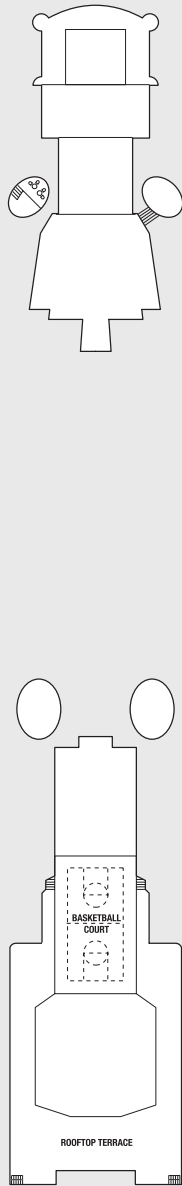

Deck plans are not drawn to scale. Deck numbers reflect upper guest levels.
 For an interactive deck plan experience, 360° virtual tours of stateroom categories, and the most up-to-date deck plans, visit celebritycruises.com.

Deck 9

CS	S1	S2	A2	C1	C3
FV	2B	4	9		

Deck 10

Deck 11

A1	9
----	---

Deck 12

- PS** Penthouse Suite
- RS** Royal Suite
- CS** Celebrity Suite
- S1** Sky Suite 1
- S2** Sky Suite 2
- A1** AquaClass® 1
- A2** AquaClass 2
- C1** Concierge Class 1
- C2** Concierge Class 2
- C3** Concierge Class 3
- FV** Family Veranda Stateroom
- 2A** Veranda Stateroom 2A
- 2B** Veranda Stateroom 2B
- 2C** Veranda Stateroom 2C

- 4** Ocean View Stateroom 4
- 5** Ocean View Stateroom 5
- 6** Ocean View Stateroom 6
- 7** Ocean View Stateroom 7
- 8** Ocean View Stateroom 8
- 9** Inside Stateroom 9
- 10** Inside Stateroom 10
- 11** Inside Stateroom 11
- 12** Inside Stateroom 12

- Convertible Sofa Bed
- ▲** One Upper Berth
- |** Connecting Staterooms
- ↘** Inside Stateroom Door Location
- ♿** Wheelchair Accessible Stateroom Featuring Roll-In Shower

CELEBRITY SUMMIT® DECK PLANS