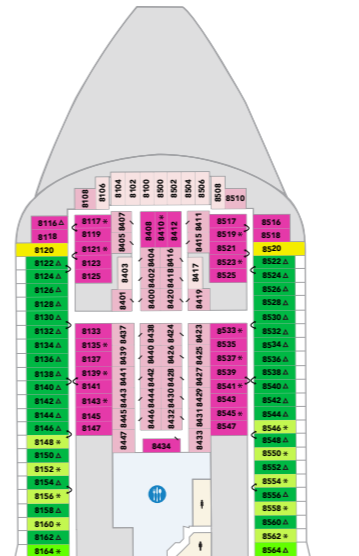

DECK 18

DECK 17

DECK 16

DECK 15

DECK 14

DECK 12

DECK 11

DECK 10

DECK 9

DECK 8

DECK 7

DECK 6

DECK 5

DECK 4

DECK 3

DECK 2

DECK 19

DECK 20

DECK 17

DECK 16

DECK 15

DECK 14

DECK 12

DECK 11

# LEGEND OF THE SEAS

Profile 2416

Caribbean Starting October 2026

DECK 18

DECK 19

DECK 20

DECK 17

DECK 16