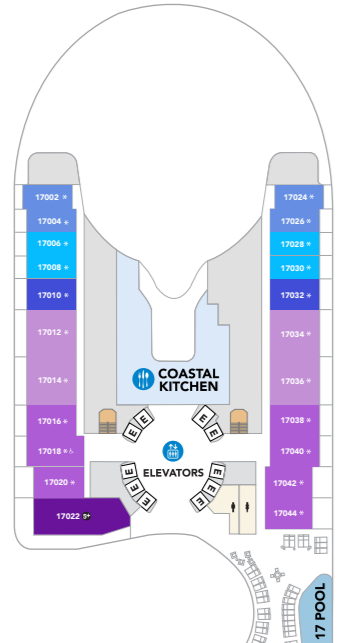

# LEGEND OF THE SEAS

Profile 2416

Caribbean Starting October 2026

DECK 18

DECK 19

DECK 20

DECK 17

DECK 16

DECK 15

DECK 14

DECK 12

DECK 11

DECK 10

DECK 9

DECK 8

DECK 7

DECK 6

DECK 5

DECK 4

DECK 3

DECK 2