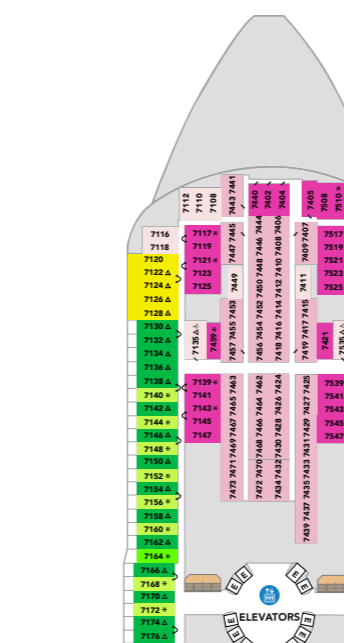

DECK 10

DECK 9

DECK 8

DECK 7

DECK 6

DECK 5

DECK 4

DECK 3

# LEGEND OF THE SEAS

Profile 2416

Caribbean Starting October 2026

DECK 18

DECK 19

DECK 20

DECK 17

DECK 16

DECK 15

DECK 14

DECK 12

DECK 11

DECK 10

DECK 9

DECK 8

DECK 7

DECK 6

DECK 5

DECK 4

DECK 3

DECK 2