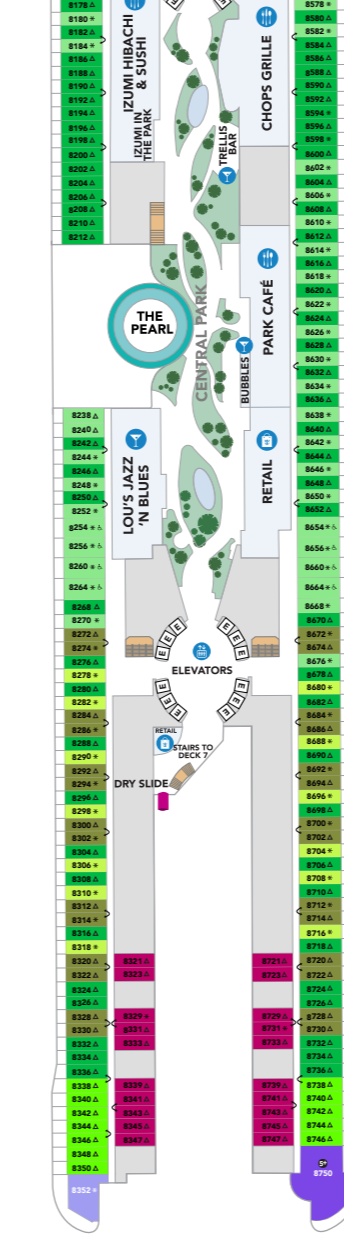

DECK 10

DECK 9

DECK 8

DECK 7

DECK 6

DECK 5

DECK 4

DECK 3

# LEGEND OF THE SEAS

Profile 2416

Caribbean Starting October 2026

DECK 18

DECK 19

DECK 20

DECK 17

DECK 16

DECK 15

DECK 14

DECK 12

DECK 11

DECK 10

DECK 9

DECK 8

DECK 7

DECK 6

DECK 5

DECK 4

DECK 3

DECK 2