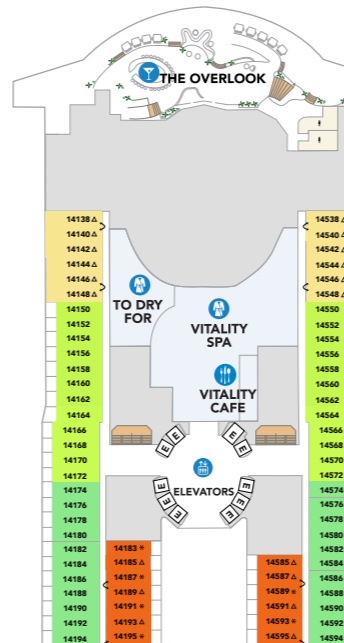

DECK 10

DECK 9

DECK 8

DECK 7

DECK 6

DECK 5

DECK 4

DECK 3

# LEGEND OF THE SEAS

Profile 2416

Caribbean Starting October 2026

DECK 18

DECK 19

DECK 20

DECK 17

DECK 16

DECK 15

DECK 14

DECK 12

DECK 11

DECK 10

DECK 9

DECK 8

DECK 7

DECK 6

DECK 5

DECK 4

DECK 3

DECK 2