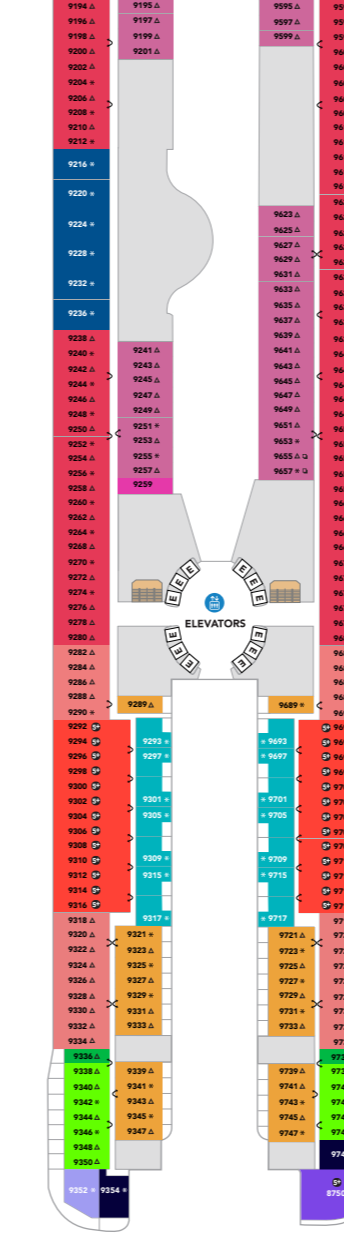

DECK 10

DECK 9

DECK 8

DECK 7

DECK 6

DECK 5

DECK 4

DECK 3

# LEGEND OF THE SEAS

Profile 2416

Caribbean Starting October 2026

DECK 18

DECK 19

DECK 20

DECK 17

DECK 16

DECK 15

DECK 14

DECK 12

DECK 11

DECK 10

DECK 9

DECK 8

DECK 7

DECK 6

DECK 5

DECK 4

DECK 3

DECK 2