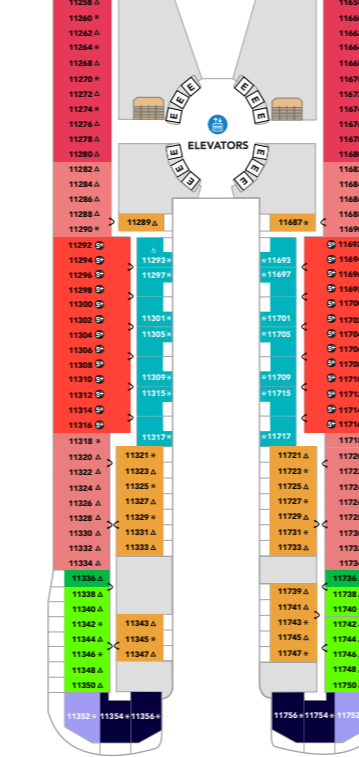

DECK 9

DECK 8

DECK 7

DECK 6

DECK 5

DECK 4

DECK 3

DECK 2

DECK 19

DECK 20

DECK 17

DECK 16

DECK 15

DECK 14

DECK 12

DECK 11

DECK 10

DECK 9

DECK 8

DECK 7

DECK 6

DECK 5

DECK 4

DECK 3

# LEGEND OF THE SEAS

Profile 2416

Caribbean Starting October 2026

DECK 18

DECK 19

DECK 20

DECK 17

DECK 16