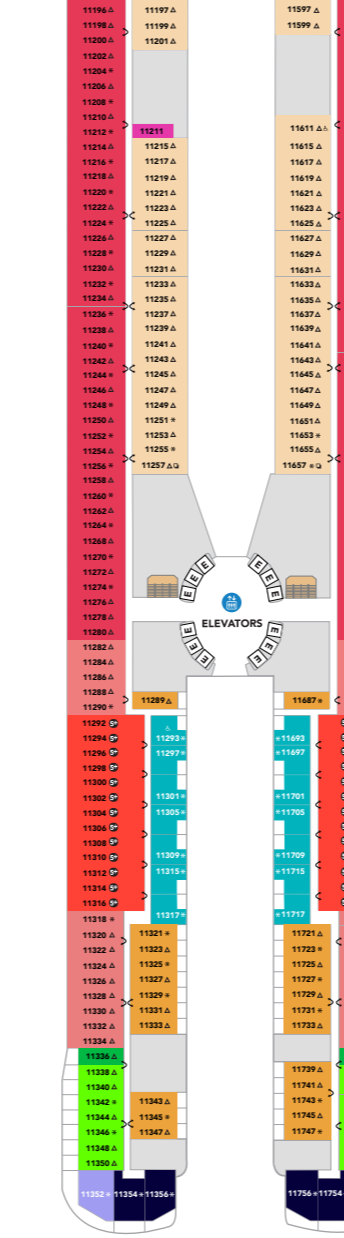

DECK 10

DECK 9

DECK 8

DECK 7

DECK 6

DECK 5

DECK 4

DECK 3

# LEGEND OF THE SEAS

Profile 2416

Caribbean Starting October 2026

DECK 18

DECK 19

DECK 20

DECK 17

DECK 16

DECK 15

DECK 14

DECK 12

DECK 11

DECK 10

DECK 9

DECK 8

DECK 7

DECK 6

DECK 5

DECK 4

DECK 3

DECK 2