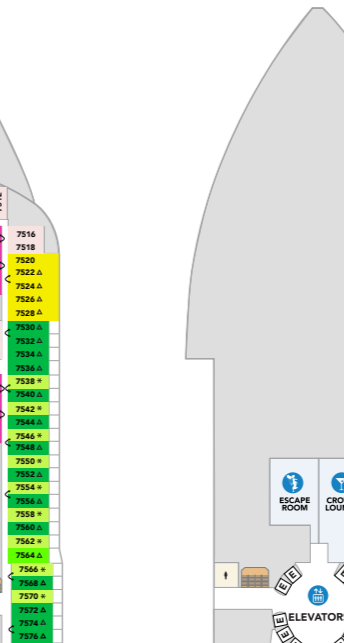

# LEGEND OF THE SEAS

Profile 2416

Caribbean Starting October 2026

DECK 18

DECK 19

DECK 20

DECK 17

DECK 16

DECK 15

DECK 14

DECK 12

DECK 11

DECK 10

DECK 9

DECK 8

DECK 7

DECK 6

DECK 5

DECK 4

DECK 3

DECK 2