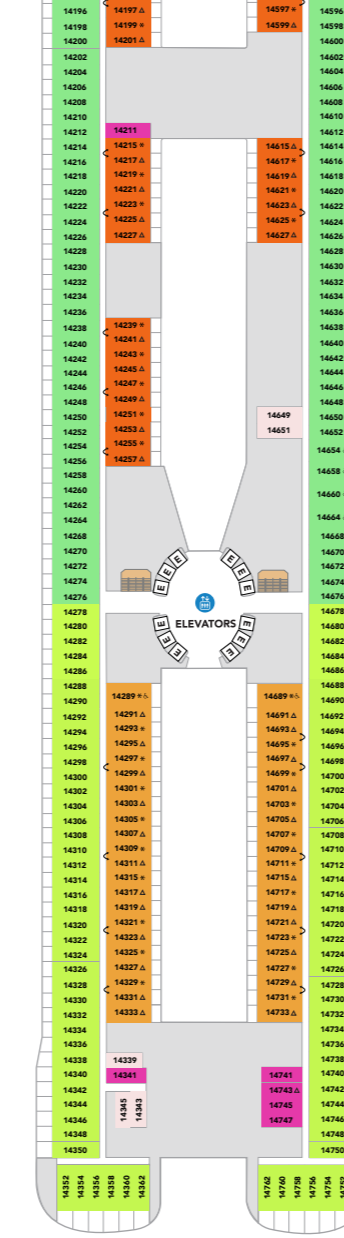

DECK 10

DECK 9

DECK 8

DECK 7

DECK 6

DECK 5

DECK 4

DECK 3

# LEGEND OF THE SEAS

Profile 2416

Caribbean Starting October 2026

DECK 18

DECK 19

DECK 20

DECK 17

DECK 16

DECK 15

DECK 14

DECK 12

DECK 11

DECK 10

DECK 9

DECK 8

DECK 7

DECK 6

DECK 5

DECK 4

DECK 3

DECK 2