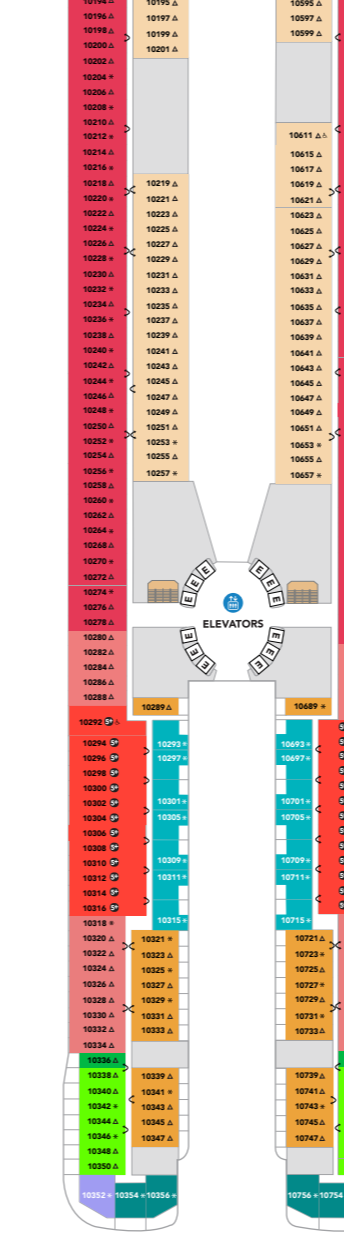

DECK 10

DECK 9

DECK 8

DECK 7

DECK 6

DECK 5

DECK 4

DECK 3

# LEGEND OF THE SEAS

Profile 2416

Caribbean Starting October 2026

DECK 18

DECK 19

DECK 20

DECK 17

DECK 16

DECK 15

DECK 14

DECK 12

DECK 11

DECK 10

DECK 9

DECK 8

DECK 7

DECK 6

DECK 5

DECK 4

DECK 3

DECK 2