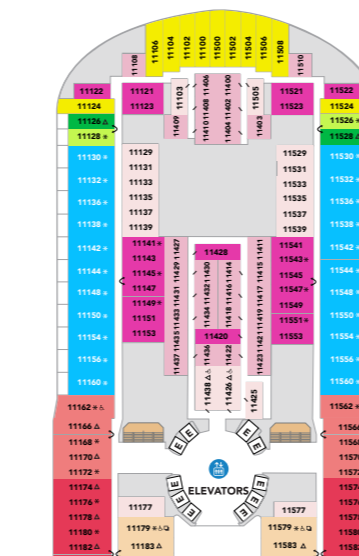

DECK 18

DECK 17

DECK 16

DECK 15

DECK 14

DECK 12

DECK 11

DECK 10

DECK 9

DECK 8

DECK 7

DECK 6

DECK 5

DECK 4

DECK 3

DECK 2

DECK 19

DECK 20

DECK 17

DECK 16

DECK 15

DECK 14

DECK 12

DECK 11

# LEGEND OF THE SEAS

Profile 2416

Caribbean Starting October 2026

DECK 18

DECK 19

DECK 20

DECK 17

DECK 16