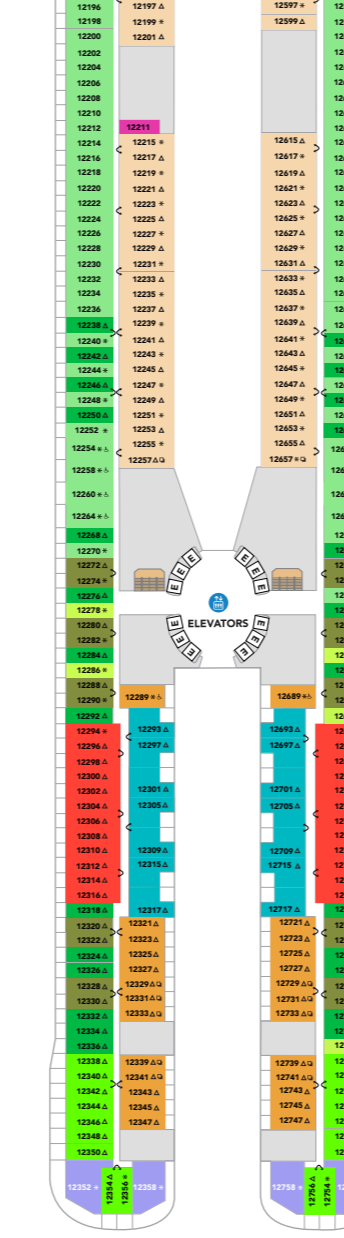

DECK 10

DECK 9

DECK 8

DECK 7

DECK 6

DECK 5

DECK 4

DECK 3

# LEGEND OF THE SEAS

Profile 2416

Caribbean Starting October 2026

DECK 18

DECK 19

DECK 20

DECK 17

DECK 16

DECK 15

DECK 14

DECK 12

DECK 11

DECK 10

DECK 9

DECK 8

DECK 7

DECK 6

DECK 5

DECK 4

DECK 3

DECK 2