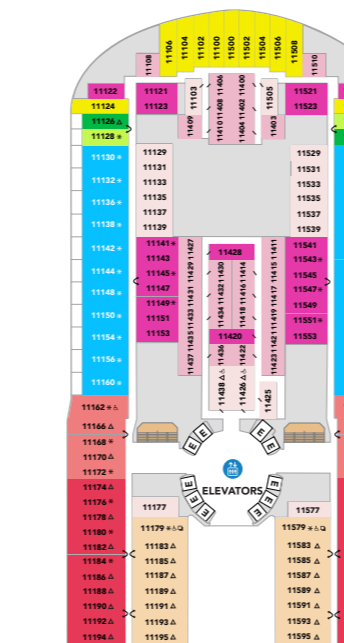

DECK 10

DECK 9

DECK 8

DECK 7

DECK 6

DECK 5

DECK 4

DECK 3

# LEGEND OF THE SEAS

Profile 2416

Caribbean Starting October 2026

DECK 18

DECK 19

DECK 20

DECK 17

DECK 16

DECK 15

DECK 14

DECK 12

DECK 11

DECK 10

DECK 9

DECK 8

DECK 7

DECK 6

DECK 5

DECK 4

DECK 3

DECK 2