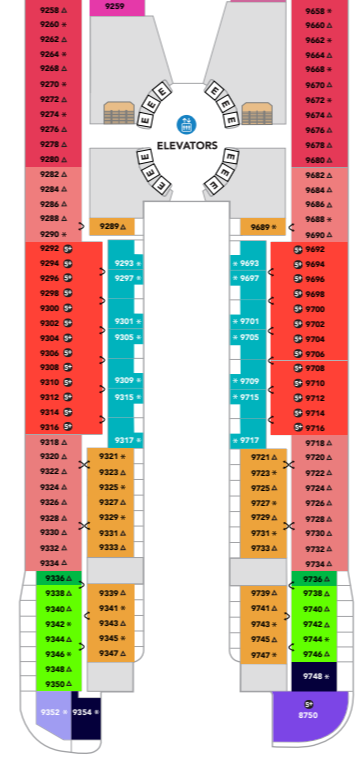

DECK 9

DECK 8

DECK 7

DECK 6

DECK 5

DECK 4

DECK 3

DECK 2

DECK 19

DECK 20

DECK 17

DECK 16

DECK 15

DECK 14

DECK 12

DECK 11

DECK 10

DECK 9

DECK 8

DECK 7

DECK 6

DECK 5

DECK 4

DECK 3

# LEGEND OF THE SEAS

Profile 2416

Caribbean Starting October 2026

DECK 18

DECK 19

DECK 20

DECK 17

DECK 16