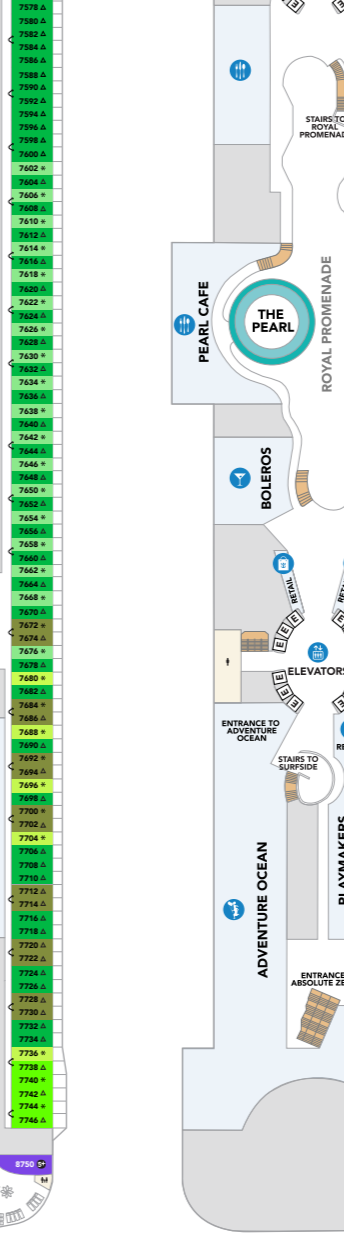

DECK 10

DECK 9

DECK 8

DECK 7

DECK 6

DECK 5

DECK 4

DECK 3

# LEGEND OF THE SEAS

Profile 2416

Caribbean Starting October 2026

DECK 18

DECK 19

DECK 20

DECK 17

DECK 16

DECK 15

DECK 14

DECK 12

DECK 11

DECK 10

DECK 9

DECK 8

DECK 7

DECK 6

DECK 5

DECK 4

DECK 3

DECK 2