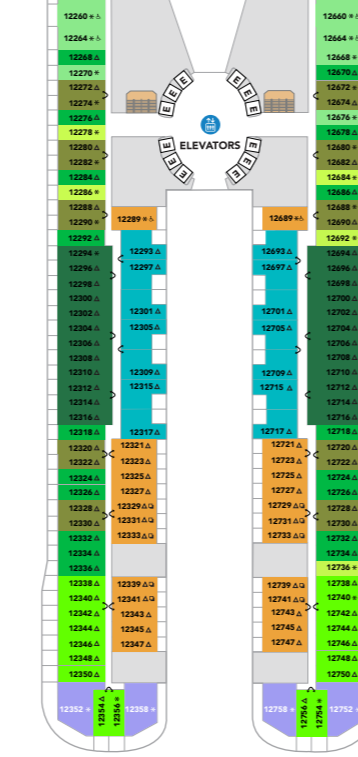

DECK 9

DECK 8

DECK 7

DECK 6

DECK 5

DECK 4

DECK 3

DECK 2

DECK 19

DECK 20

DECK 17

DECK 16

DECK 15

DECK 14

DECK 12

DECK 11

DECK 10

DECK 9

DECK 8

DECK 7

DECK 6

DECK 5

DECK 4

DECK 3

# LEGEND OF THE SEAS

Profile 2416

Caribbean Starting October 2026

DECK 18

DECK 19

DECK 20

DECK 17

DECK 16