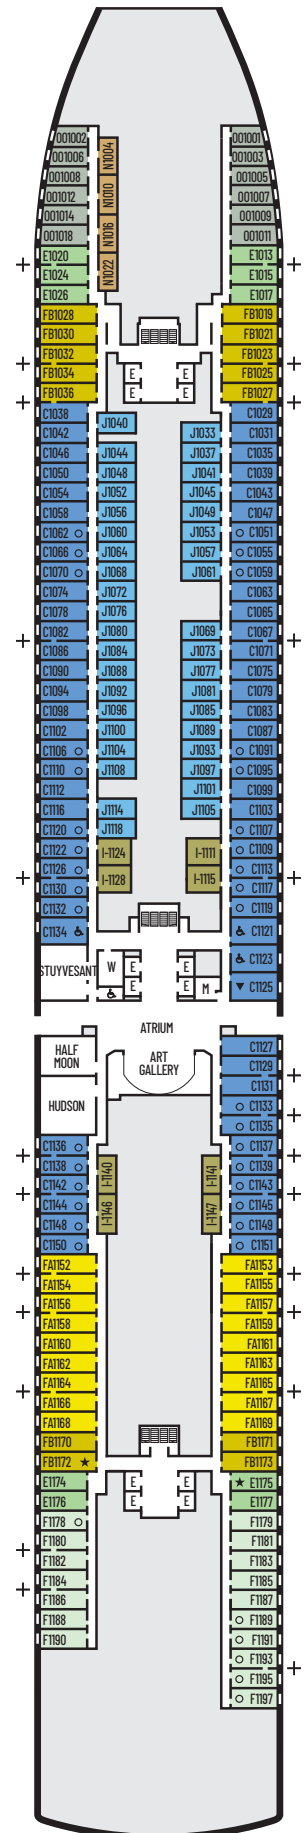

- Quad (2 lower beds, 1 sofa bed for 2 persons)
- Quad (2 lower beds, 1 sofa bed, 1 upper)
- ⊙ Triple (2 lower beds, 1 upper)
- Triple (2 lower beds, 1 sofa bed)
- ☞ Double (2 lower beds convertible to 1 king-size bed, no Murphy bed)
- △ Partially obstructed view
- + Connecting rooms
- Floor-to-ceiling windows
- Shower only
- ▮ Uncovered verandah
- Staterooms have solid steel verandah railings instead of clear-view Plexiglas® railings
- ❖ Suites have part solid steel, part clear-view Plexiglas® verandah railings

ACCESSIBILITY STATEROOM SYMBOL LEGEND

- ♿ Fully Accessible: Suites SA7094, A6150 & A6148 and staterooms VA8147, VA8145, V5055, V5054, V5052, VH4107 & VH4096 have a roll-in shower. Staterooms VA8134, VA8132, I-7108, I-6116, I-5112, V5057, C1134, C1123 & C1121 have a transfer shower.
- ▼ Fully Accessible with Single Side Approach: Stateroom I-7099, I-6131, V5175, V5152, VH4167, VH4146 & C1125 have a transfer shower. Stateroom I-5133 has a roll-in shower.
- ★ Ambulatory Accessible: Suites B8101 & SA7085 and staterooms K11049, VB11038, VQ10033, VE8142, VD7049, K6185, VC6158, I-5129, V5051, V5048, FB1172 & E1175 have a shower only with small step, step into bathroom, standard interior and exterior door size

For more information regarding accessibility features on our ships please visit the [Accessibility](#) section of our website.

DECK 1—MAIN DECK Staterooms 1001–1187

Main Deck