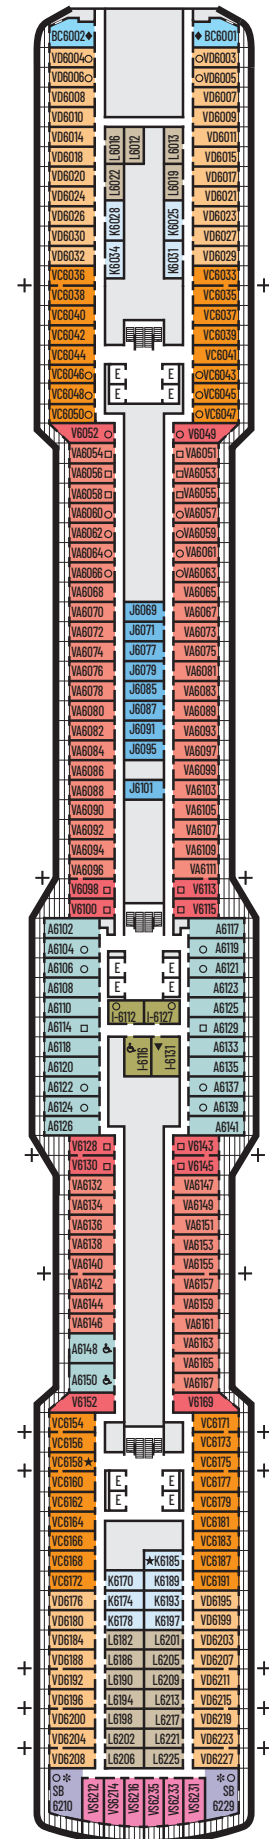

STATEROOM SYMBOL LEGEND

- Quad (2 lower beds, 1 sofa bed for 2 persons)
- Quad (2 lower beds, 1 sofa bed, 1 upper)
- ⊙ Triple (2 lower beds, 1 upper)
- Triple (2 lower beds, 1 sofa bed)
- ☞ Double (2 lower beds convertible to 1 king-size bed, no Murphy bed)
- △ Partially obstructed view
- + Connecting rooms
- Floor-to-ceiling windows
- Shower only
- ▷ Uncovered verandah
- Staterooms have solid steel verandah railings instead of clear-view Plexiglas® railings
- ❖ Suites have part solid steel, part clear-view Plexiglas® verandah railings

ACCESSIBILITY STATEROOM SYMBOL LEGEND

- ♿ Fully Accessible: Suites SA7094, A6150 & A6148 and staterooms VA8147, VA8145, V5055, V5054, V5052, VH4107 & VH4096 have a roll-in shower. Staterooms VA8134, VA8132, I-7108, I-6116, I-5112, V5057, C1134, C1123 & C1121 have a transfer shower.
- ▼ Fully Accessible with Single Side Approach: Stateroom I-7099, I-6131, V5175, V5152, VH4167, VH4146 & C1125 have a transfer shower. Stateroom I-5133 has a roll-in shower.
- ★ Ambulatory Accessible: Suites B8101 & SA7085 and staterooms K11049, VB11038, VQ10033, VE8142, VD7049, K6185, VC6158, I-5129, V5051, V5048, FB1172 & E1175 have a shower only with small step, step into bathroom, standard interior and exterior door size

For more information regarding accessibility features on our ships please visit the [Accessibility](#) section of our website.

Mozart Deck