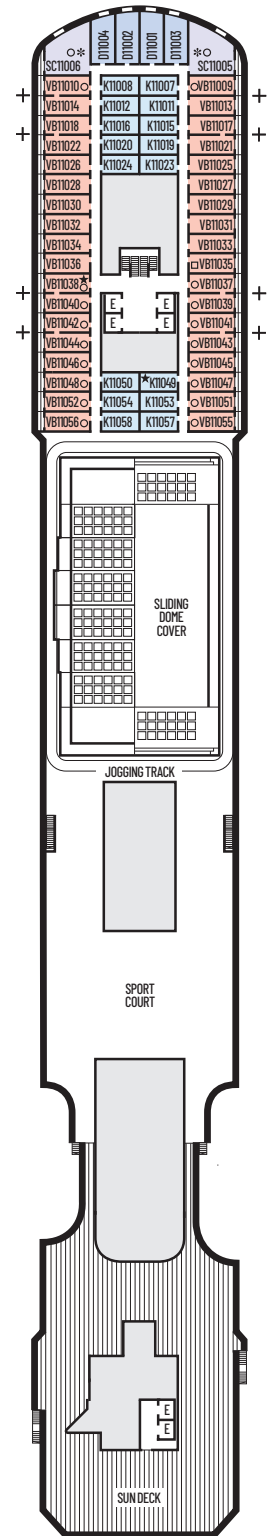

STATEROOM SYMBOL LEGEND

- Quad (2 lower beds, 1 sofa bed for 2 persons)
- Quad (2 lower beds, 1 sofa bed, 1 upper)
- ⊙ Triple (2 lower beds, 1 upper)
- Triple (2 lower beds, 1 sofa bed)
- ☞ Double (2 lower beds convertible to 1 king-size bed, no Murphy bed)
- △ Partially obstructed view
- + Connecting rooms
- Floor-to-ceiling windows
- Shower only
- ▮ Uncovered verandah
- Staterooms have solid steel verandah railings instead of clear-view Plexiglas® railings
- ❖ Suites have part solid steel, part clear-view Plexiglas® verandah railings

ACCESSIBILITY STATEROOM SYMBOL LEGEND

- ♿ Fully Accessible: Suites SA7094, A6150 & A6148 and staterooms VA8147, VA8145, V5055, V5054, V5052, VH4107 & VH4096 have a roll-in shower. Staterooms VA8134, VA8132, I-7108, I-6116, I-5112, V5057, C1134, C1123 & C1121 have a transfer shower.
- ▼ Fully Accessible with Single Side Approach: Stateroom I-7099, I-6131, V5175, V5152, VH4167, VH4146 & C1125 have a transfer shower. Stateroom I-5133 has a roll-in shower.
- ★ Ambulatory Accessible: Suites B8101 & SA7085 and staterooms K11049, VB11038, VQ10033, VE8142, VD7049, K6185, VC6158, I-5129, V5051, V5048, FB1172 & E1175 have a shower only with small step, step into bathroom, standard interior and exterior door size

For more information regarding accessibility features on our ships please visit the [Accessibility](#) section of our website.

Sun Deck