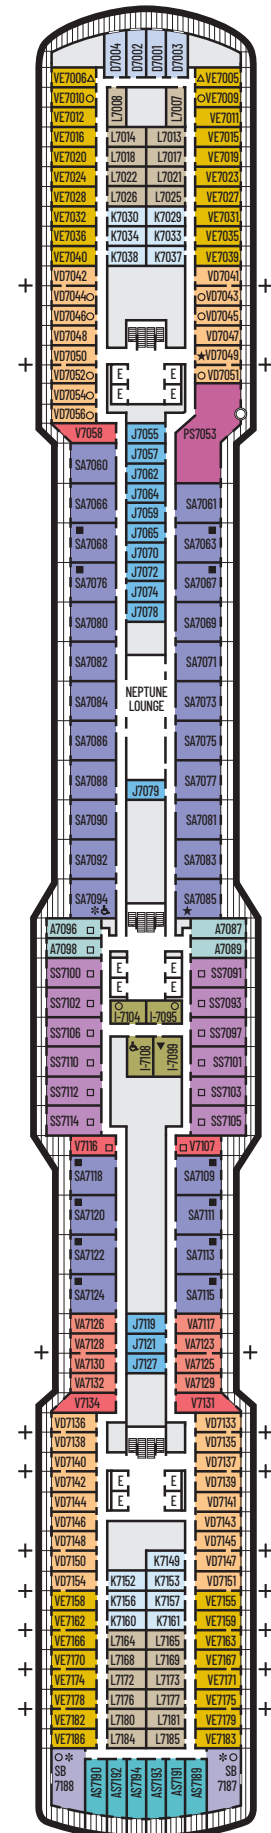

STATEROOM SYMBOL LEGEND

- Quad (2 lower beds, 1 sofa bed for 2 persons)
- Quad (2 lower beds, 1 sofa bed, 1 upper)
- ⊙ Triple (2 lower beds, 1 upper)
- Triple (2 lower beds, 1 sofa bed)
- ☞ Double (2 lower beds convertible to 1 king-size bed, no Murphy bed)
- △ Partially obstructed view
- + Connecting rooms
- Floor-to-ceiling windows
- Shower only
- Uncovered verandah
- Staterooms have solid steel verandah railings instead of clear-view Plexiglas® railings
- ❖ Suites have part solid steel, part clear-view Plexiglas® verandah railings

ACCESSIBILITY STATEROOM SYMBOL LEGEND

- ♿ Fully Accessible: Suites SA7094, A6150 & A6148 and staterooms VA8147, VA8145, V5055, V5054, V5052, VH4107 & VH4096 have a roll-in shower. Staterooms VA8134, VA8132, I-7108, I-6116, I-5112, V5057, C1134, C1123 & C1121 have a transfer shower.
- ▼ Fully Accessible with Single Side Approach: Stateroom I-7099, I-6131, V5175, V5152, VH4167, VH4146 & C1125 have a transfer shower. Stateroom I-5133 has a roll-in shower.
- ★ Ambulatory Accessible: Suites B8101 & SA7085 and staterooms K11049, VB11038, VQ10033, VE8142, VD7049, K6185, VC6158, I-5129, V5051, V5048, FB1172 & E1175 have a shower only with small step, step into bathroom, standard interior and exterior door size

For more information regarding accessibility features on our ships please visit the [Accessibility](#) section of our website.

Schubert Deck