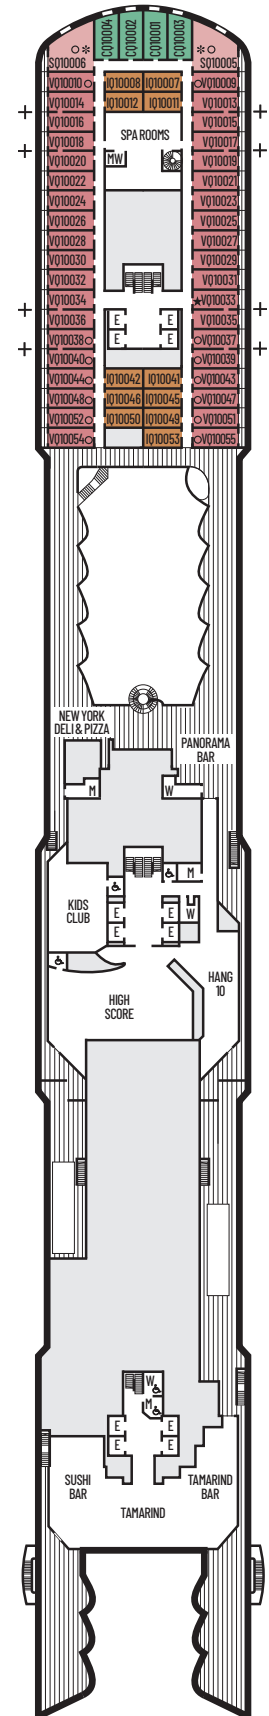

STATEROOM SYMBOL LEGEND

- Quad (2 lower beds, 1 sofa bed for 2 persons)
- Quad (2 lower beds, 1 sofa bed, 1 upper)
- ⊙ Triple (2 lower beds, 1 upper)
- Triple (2 lower beds, 1 sofa bed)
- ☞ Double (2 lower beds convertible to 1 king-size bed, no Murphy bed)
- △ Partially obstructed view
- + Connecting rooms
- Floor-to-ceiling windows
- Shower only
- ▮ Uncovered verandah
- Staterooms have solid steel verandah railings instead of clear-view Plexiglas® railings
- ❖ Suites have part solid steel, part clear-view Plexiglas® verandah railings

ACCESSIBILITY STATEROOM SYMBOL LEGEND

- ♿ Fully Accessible: Suites SA7094, A6150 & A6148 and staterooms VA8147, VA8145, V5055, V5054, V5052, VH4107 & VH4096 have a roll-in shower. Staterooms VA8134, VA8132, I-7108, I-6116, I-5112, V5057, C1134, C1123 & C1121 have a transfer shower.
- ▼ Fully Accessible with Single Side Approach: Stateroom I-7099, I-6131, V5175, V5152, VH4167, VH4146 & C1125 have a transfer shower. Stateroom I-5133 has a roll-in shower.
- ★ Ambulatory Accessible: Suites B8101 & SA7085 and staterooms K11049, VB11038, VQ10033, VE8142, VD7049, K6185, VC6158, I-5129, V5051, V5048, FB1172 & E1175 have a shower only with small step, step into bathroom, standard interior and exterior door size

For more information regarding accessibility features on our ships please visit the [Accessibility](#) section of our website.

Panorama Deck