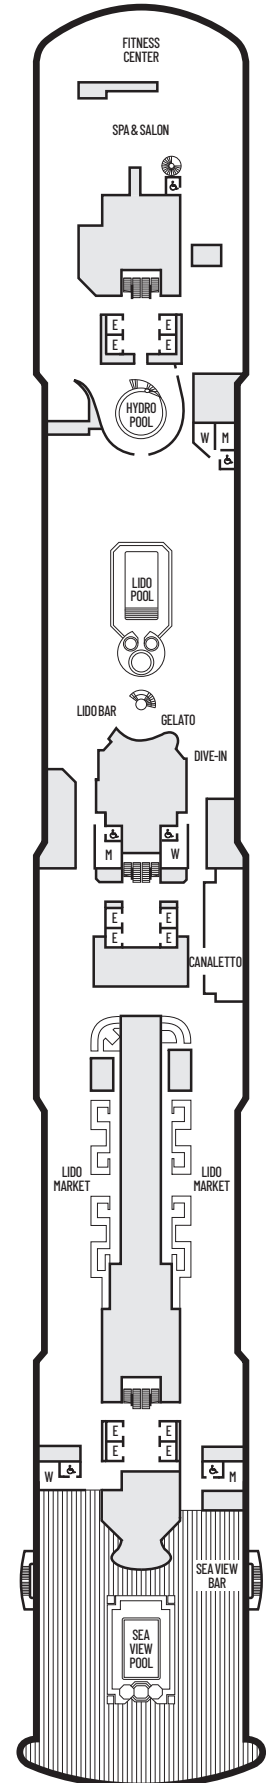

STATEROOM SYMBOL LEGEND

- Quad (2 lower beds, 1 sofa bed for 2 persons)
- Quad (2 lower beds, 1 sofa bed, 1 upper)
- ⊙ Triple (2 lower beds, 1 upper)
- Triple (2 lower beds, 1 sofa bed)
- ☞ Double (2 lower beds convertible to 1 king-size bed, no Murphy bed)
- △ Partially obstructed view
- + Connecting rooms
- Floor-to-ceiling windows
- Shower only
- ▮ Uncovered verandah
- Staterooms have solid steel verandah railings instead of clear-view Plexiglas® railings
- ❖ Suites have part solid steel, part clear-view Plexiglas® verandah railings

ACCESSIBILITY STATEROOM SYMBOL LEGEND

- ♿ Fully Accessible: Suites SA7094, A6150 & A6148 and staterooms VA8147, VA8145, V5055, V5054, V5052, VH4107 & VH4096 have a roll-in shower. Staterooms VA8134, VA8132, I-7108, I-6116, I-5112, V5057, C1134, C1123 & C1121 have a transfer shower.
- ▼ Fully Accessible with Single Side Approach: Stateroom I-7099, I-6131, V5175, V5152, VH4167, VH4146 & C1125 have a transfer shower. Stateroom I-5133 has a roll-in shower.
- ★ Ambulatory Accessible: Suites B8101 & SA7085 and staterooms K11049, VB11038, VQ10033, VE8142, VD7049, K6185, VC6158, I-5129, V5051, V5048, FB1172 & E1175 have a shower only with small step, step into bathroom, standard interior and exterior door size

For more information regarding accessibility features on our ships please visit the [Accessibility](#) section of our website.

Lido Deck