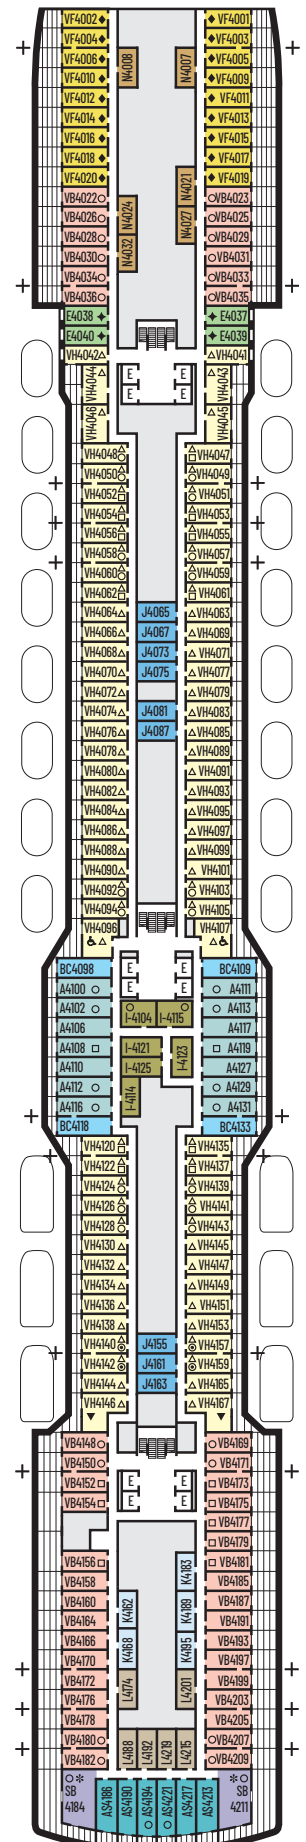

STATEROOM SYMBOL LEGEND

- Quad (2 lower beds, 1 sofa bed for 2 persons)
- Quad (2 lower beds, 1 sofa bed, 1 upper)
- ⊙ Triple (2 lower beds, 1 upper)
- Triple (2 lower beds, 1 sofa bed)
- ⊕ Double (2 lower beds convertible to 1 king-size bed, no Murphy bed)
- △ Partially obstructed view
- + Connecting rooms
- Floor-to-ceiling windows
- Shower only
- ▷ Uncovered verandah
- Staterooms have solid steel verandah railings instead of clear-view Plexiglas® railings
- ❖ Suites have part solid steel, part clear-view Plexiglas® verandah railings

ACCESSIBILITY STATEROOM SYMBOL LEGEND

- ♿ Fully Accessible: Suites SA7094, A6150 & A6148 and staterooms VA8147, VA8145, V5055, V5054, V5052, VH4107 & VH4096 have a roll-in shower. Staterooms VA8134, VA8132, I-7108, I-6116, I-5112, V5057, C1134, C1123 & C1121 have a transfer shower.
- ▼ Fully Accessible with Single Side Approach: Stateroom I-7099, I-6131, V5175, V5152, VH4167, VH4146 & C1125 have a transfer shower. Stateroom I-5133 has a roll-in shower.
- ★ Ambulatory Accessible: Suites B8101 & SA7085 and staterooms K11049, VB11038, VQ10033, VE8142, VD7049, K6185, VC6158, I-5129, V5051, V5048, FB1172 & E1175 have a shower only with small step, step into bathroom, standard interior and exterior door size

For more information regarding accessibility features on our ships please visit the [Accessibility](#) section of our website.