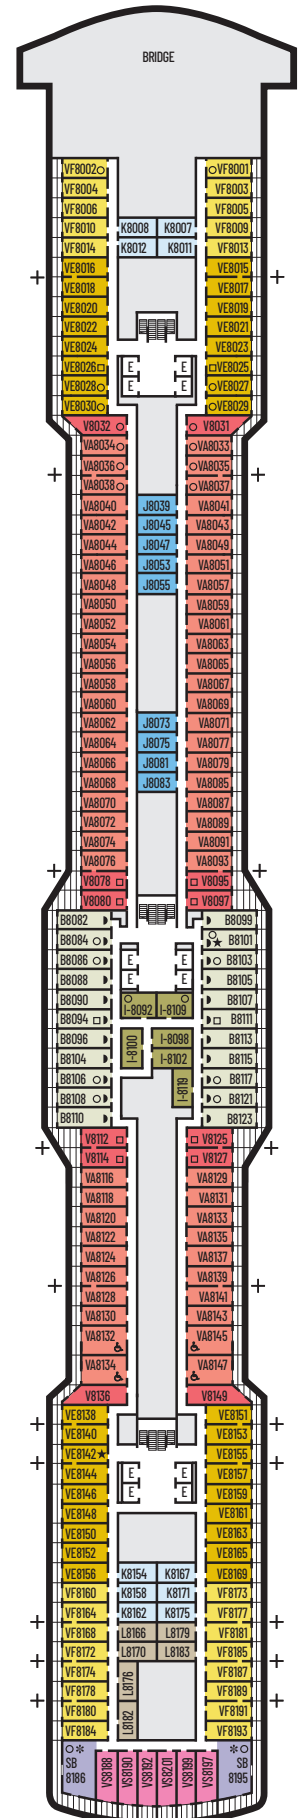

STATEROOM SYMBOL LEGEND

- Quad (2 lower beds, 1 sofa bed for 2 persons)
- Quad (2 lower beds, 1 sofa bed, 1 upper)
- ⊙ Triple (2 lower beds, 1 upper)
- Triple (2 lower beds, 1 sofa bed)
- ☞ Double (2 lower beds convertible to 1 king-size bed, no Murphy bed)
- △ Partially obstructed view
- + Connecting rooms
- Floor-to-ceiling windows
- Shower only
- ▮ Uncovered verandah
- Staterooms have solid steel verandah railings instead of clear-view Plexiglas® railings
- ❖ Suites have part solid steel, part clear-view Plexiglas® verandah railings

ACCESSIBILITY STATEROOM SYMBOL LEGEND

- ♿ Fully Accessible: Suites SA7094, A6150 & A6148 and staterooms VA8147, VA8145, V5055, V5054, V5052, VH4107 & VH4096 have a roll-in shower. Staterooms VA8134, VA8132, I-7108, I-6116, I-5112, V5057, C1134, C1123 & C1121 have a transfer shower.
- ▼ Fully Accessible with Single Side Approach: Stateroom I-7099, I-6131, V5175, V5152, VH4167, VH4146 & C1125 have a transfer shower. Stateroom I-5133 has a roll-in shower.
- ★ Ambulatory Accessible: Suites B8101 & SA7085 and staterooms K11049, VB11038, VQ10033, VE8142, VD7049, K6185, VC6158, I-5129, V5051, V5048, FB1172 & E1175 have a shower only with small step, step into bathroom, standard interior and exterior door size

For more information regarding accessibility features on our ships please visit the [Accessibility](#) section of our website.

Navigation Deck