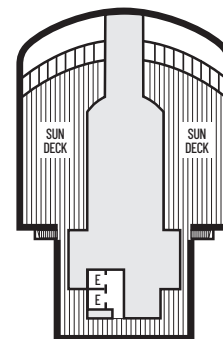

STATEROOM SYMBOL LEGEND

- Quad (2 lower beds, 1 sofa bed for 2 persons)
- Quad (2 lower beds, 1 sofa bed, 1 upper)
- ⊙ Triple (2 lower beds, 1 upper)
- Triple (2 lower beds, 1 sofa bed)
- ☞ Double (2 lower beds convertible to 1 king-size bed, no Murphy bed)
- △ Partially obstructed view
- + Connecting rooms
- Floor-to-ceiling windows
- Shower only
- ▮ Uncovered verandah
- Staterooms have solid steel verandah railings instead of clear-view Plexiglas® railings
- ❖ Suites have part solid steel, part clear-view Plexiglas® verandah railings

ACCESSIBILITY

STATEROOM SYMBOL LEGEND

- ♿ Fully Accessible: Suites SA7094, A6150 & A6148 and staterooms VA8147, VA8145, V5055, V5054, V5052, VH4107 & VH4096 have a roll-in shower. Staterooms VA8134, VA8132, I-7108, I-6116, I-5112, V5057, C1134, C1123 & C1121 have a transfer shower.
- ▼ Fully Accessible with Single Side Approach: Stateroom I-7099, I-6131, V5175, V5152, VH4167, VH4146 & C1125 have a transfer shower. Stateroom I-5133 has a roll-in shower.
- ★ Ambulatory Accessible: Suites B8101 & SA7085 and staterooms K11049, VB11038, VQ10033, VE8142, VD7049, K6185, VC6158, I-5129, V5051, V5048, FB1172 & E1175 have a shower only with small step, step into bathroom, standard interior and exterior door size

For more information regarding accessibility features on our ships please visit the [Accessibility](#) section of our website.

Sky Deck