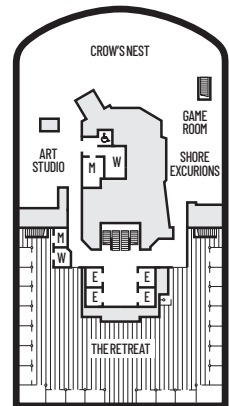

STATEROOM SYMBOL LEGEND

- Quad (2 lower beds, 1 sofa bed for 2 persons)
- Quad (2 lower beds, 1 sofa bed, 1 upper)
- ⊙ Triple (2 lower beds, 1 upper)
- Triple (2 lower beds, 1 sofa bed)
- ☞ Double (2 lower beds convertible to 1 king-size bed, no Murphy bed)
- △ Partially obstructed view
- + Connecting rooms
- Floor-to-ceiling windows
- Shower only
- ▮ Uncovered verandah
- Staterooms have solid steel verandah railings instead of clear-view Plexiglas® railings
- ❖ Suites have part solid steel, part clear-view Plexiglas® verandah railings

ACCESSIBILITY STATEROOM SYMBOL LEGEND

- ♿ Fully Accessible: Suites SA7094, A6150 & A6148 and staterooms VA8147, VA8145, V5055, V5054, V5052, VH4107 & VH4096 have a roll-in shower. Staterooms VA8134, VA8132, I-7108, I-6116, I-5112, V5057, C1134, C1123 & C1121 have a transfer shower.
- ▼ Fully Accessible with Single Side Approach: Stateroom I-7099, I-6131, V5175, V5152, VH4167, VH4146 & C1125 have a transfer shower. Stateroom I-5133 has a roll-in shower.
- ★ Ambulatory Accessible: Suites B8101 & SA7085 and staterooms K11049, VB11038, VQ10033, VE8142, VD7049, K6185, VC6158, I-5129, V5051, V5048, FB1172 & E1175 have a shower only with small step, step into bathroom, standard interior and exterior door size

For more information regarding accessibility features on our ships please visit the [Accessibility](#) section of our website.

Observation Deck