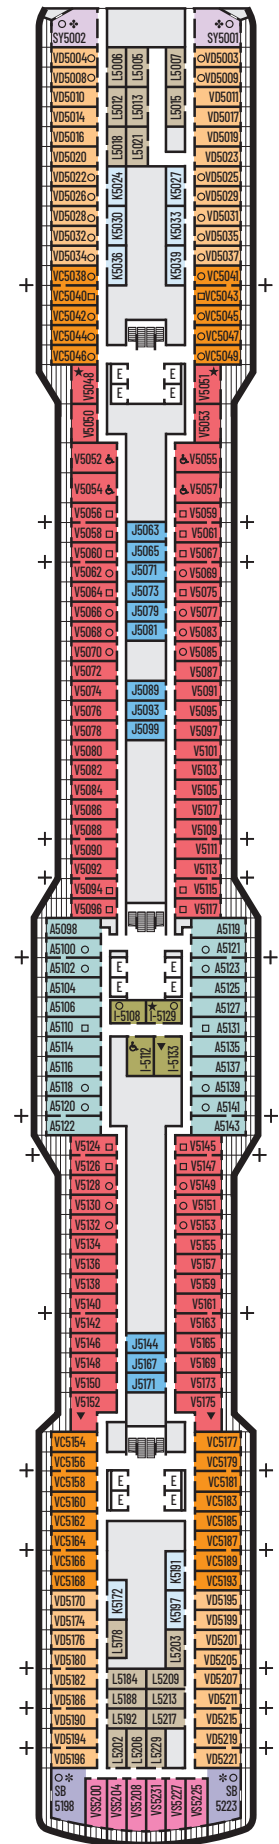

STATEROOM SYMBOL LEGEND

- Quad (2 lower beds, 1 sofa bed for 2 persons)
- Quad (2 lower beds, 1 sofa bed, 1 upper)
- ⊙ Triple (2 lower beds, 1 upper)
- Triple (2 lower beds, 1 sofa bed)
- ☞ Double (2 lower beds convertible to 1 king-size bed, no Murphy bed)
- △ Partially obstructed view
- + Connecting rooms
- Floor-to-ceiling windows
- Shower only
- ▷ Uncovered verandah
- Staterooms have solid steel verandah railings instead of clear-view Plexiglas® railings
- ❖ Suites have part solid steel, part clear-view Plexiglas® verandah railings

ACCESSIBILITY STATEROOM SYMBOL LEGEND

- ♿ Fully Accessible: Suites SA7094, A6150 & A6148 and staterooms VA8147, VA8145, V5055, V5054, V5052, VH4107 & VH4096 have a roll-in shower. Staterooms VA8134, VA8132, I-7108, I-6116, I-5112, V5057, C1134, C1123 & C1121 have a transfer shower.
- ▼ Fully Accessible with Single Side Approach: Stateroom I-7099, I-6131, V5175, V5152, VH4167, VH4146 & C1125 have a transfer shower. Stateroom I-5133 has a roll-in shower.
- ★ Ambulatory Accessible: Suites B8101 & SA7085 and staterooms K11049, VB11038, VQ10033, VE8142, VD7049, K6185, VC6158, I-5129, V5051, V5048, FB1172 & E1175 have a shower only with small step, step into bathroom, standard interior and exterior door size

For more information regarding accessibility features on our ships please visit the [Accessibility](#) section of our website.