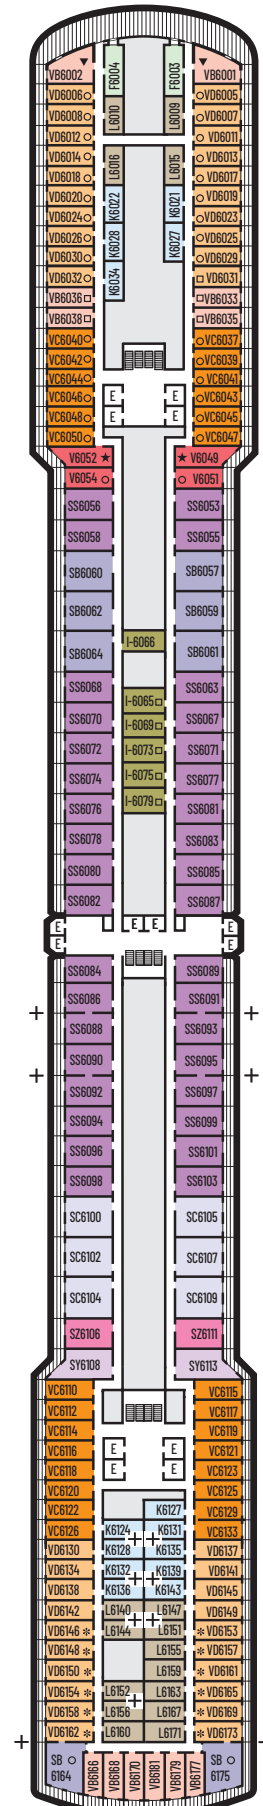

VERANDAH SUITES

■ SB ■ SC

Neptune Suites: 2 lower beds convertible to 1 king-size bed, bathroom with dual-sink vanity, full-size whirlpool bath & shower & additional shower stall, large sitting area, dressing room, private verandah, 1 sofa bed for 2 persons, floor-to-ceiling windows. Approximately 506–590 sq. ft. including verandah.

■ SS ■ SY ■ SZ

Signature Suites: 2 lower beds convertible to 1 queen-size bed, bathroom with dual-sink vanity, full-size whirlpool bath & shower & additional shower stall, large sitting area, private verandah, 1 sofa bed for 1 person, floor-to-ceiling windows. Approximately 273–456 sq. ft. including verandah.

VERANDAH STATEROOMS

■ V ■ VB ■ VC ■ VD

Verandah: 2 lower beds convertible to 1 queen-size bed, bathtub & shower, sitting area, private verandah, floor-to-ceiling windows. Approximately 213–379 sq. ft. including verandah.

OCEAN-VIEW STATEROOMS

■ F

Large: 2 lower beds convertible to 1 queen-size bed, bathtub & shower. Approximately 169–267 sq. ft.

INTERIOR STATEROOMS

■ I

Large: 2 lower beds convertible to 1 queen-size bed, shower. Approximately 141–284 sq. ft.

■ K

Large or Standard: 2 lower beds convertible to 1 queen-size bed, shower. Approximately 141–284 sq. ft.

■ L

Standard: 2 lower beds convertible to 1 queen-size bed, shower. Approximately 141–284 sq. ft.

Upper Verandah Deck