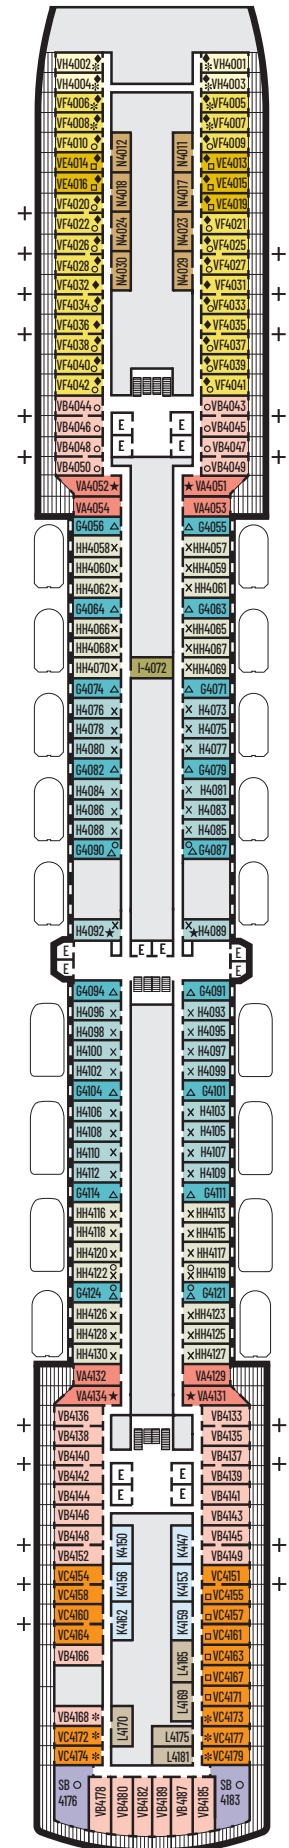

For more information regarding accessibility features on our ships please visit the [Accessibility](#) section of our website.

VERANDAH SUITES

SB
Neptune Suites: 2 lower beds convertible to 1 king-size bed, bathroom with dual-sink vanity, full-size whirlpool bath & shower & additional shower stall, large sitting area, dressing room, private verandah, 1 sofa bed for 2 persons, floor-to-ceiling windows. Approximately 506–590 sq. ft. including verandah.

VERANDAH STATEROOMS

VA VB VC VE VF VH
Verandah: 2 lower beds convertible to 1 queen-size bed, bathtub & shower, sitting area, private verandah, floor-to-ceiling windows. Approximately 213–379 sq. ft. including verandah.

OCEAN-VIEW STATEROOMS

G H HH
Large: 2 lower beds convertible to 1 queen-size bed, bathtub & shower. All G-category staterooms have partial sea views. All H- & HH-category staterooms have fully obstructed views. Approximately 169–267 sq. ft.

INTERIOR STATEROOMS

I
Large: 2 lower beds convertible to 1 queen-size bed, shower. Approximately 141–284 sq. ft.

K
Large or Standard: 2 lower beds convertible to 1 queen-size bed, shower. Approximately 141–284 sq. ft.

L N
Standard: 2 lower beds convertible to 1 queen-size bed, shower. Approximately 141–284 sq. ft.

Upper Promenade Deck