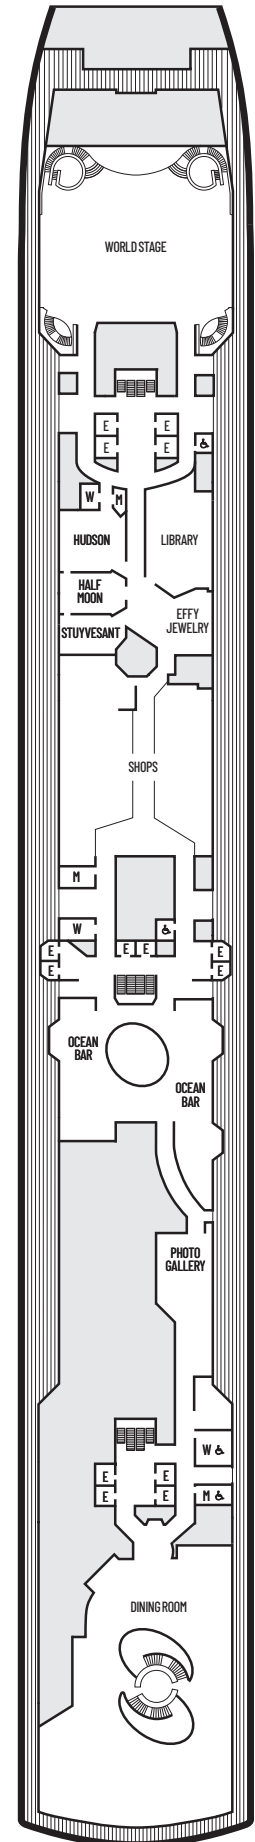

NIEUW AMSTERDAM

DECK PLANS & STATEROOMS

The deck plans are color-coded by category of stateroom, and the category letter precedes the stateroom number in each room. All staterooms are equipped with interactive LED television with On Demand movies, programming and multichannel music; mini-bar; mini-safe telephone.

Important Note: Not all staterooms within each category have the same furniture configuration and/or facilities. Appropriate symbols within the rooms on the deck plans describe differences from the stateroom descriptions below. All information is subject to change.

STATEROOM SYMBOL LEGEND

- Quad (2 lower beds, 1 sofa bed for 2 persons)
- Quad (2 lower beds, 1 sofa bed, 1 upper)
- Triple (2 lower beds, 1 sofa bed)
- △ Partial sea view
- × Fully obstructed view
- + Connecting rooms
- Shower only
- ♣ Single sink vanity
- Staterooms have solid steel verandah railings instead of clear-view Plexiglas® railings

ACCESSIBILITY STATEROOM SYMBOL LEGEND

- ♿ **Fully Accessible:** Suites SA7058 & SA7057 and staterooms J1074, J1069, K1012 & K1011 have a roll-in shower only
- ▼ **Fully Accessible with Single Side Approach:** Suites SY5002 & SY5001 have a tub and roll-in shower. Staterooms VB6002, VB6001 & I-8033 have roll-in shower only.
- ★ **Ambulatory Accessible:** Staterooms VA8119, VA8116, VA8026, VA8025, V6052, V6049, V5140, V5135, V5054, V5051, VA4134, VA4131, H4092, H4089, VA4052, VA4051, D1100, D1099, C1082, C1081 & J1063 have a shower with no threshold

For more information regarding accessibility features on our ships please visit the [Accessibility](#) section of our website.

Promenade Deck