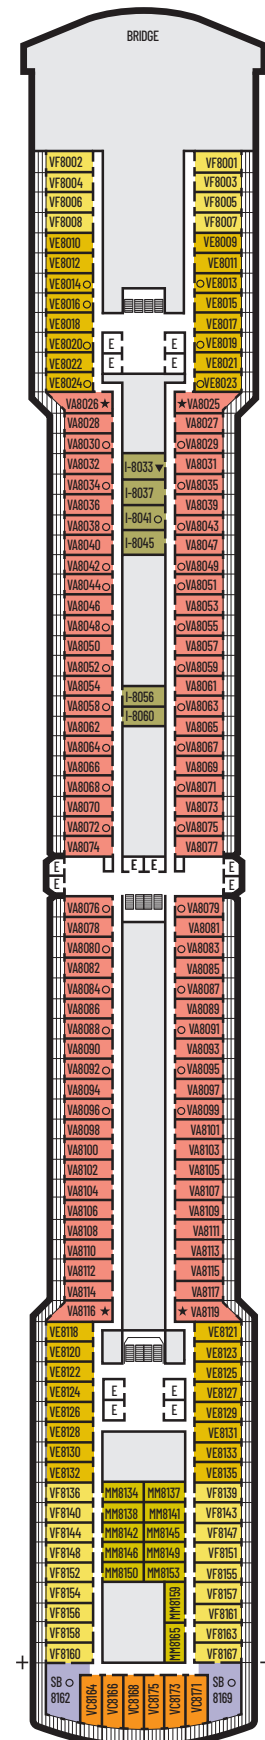

- ♿ **Fully Accessible:** Suites SA7058 & SA7057 and staterooms J1074, J1069, K1012 & K1011 have a roll-in shower only
- ▼ **Fully Accessible with Single Side Approach:** Suites SY5002 & SY5001 have a tub and roll-in shower. Staterooms VB6002, VB6001 & I-8033 have roll-in shower only.
- ★ **Ambulatory Accessible:** Staterooms VA8119, VA8116, VA8026, VA8025, V6052, V6049, V5140, V5135, V5054, V5051, VA4134, VA4131, H4092, H4089, VA4052, VA4051, D1100, D1099, C1082, C1081 & J1063 have a shower with no threshold

For more information regarding accessibility features on our ships please visit the [Accessibility](#) section of our website.

VERANDAH SUITES

SB
Neptune Suites: 2 lower beds convertible to 1 king-size bed, bathroom with dual-sink vanity, full-size whirlpool bath & shower & additional shower stall, large sitting area, dressing room, private verandah, 1 sofa bed for 2 persons, floor-to-ceiling windows.
Approximately 506–590 sq. ft. including verandah.

VERANDAH STATEROOMS

VA **VC** **VE** **VF**
Verandah: 2 lower beds convertible to 1 queen-size bed, bathtub & shower, sitting area, private verandah, floor-to-ceiling windows.
Approximately 213–379 sq. ft. including verandah.

INTERIOR STATEROOMS

I
Large: 2 lower beds convertible to 1 queen-size bed, shower.
Approximately 141–284 sq. ft.

MM
Standard: 2 lower beds convertible to 1 queen-size bed, shower.
Approximately 141–284 sq. ft.

Navigation Deck