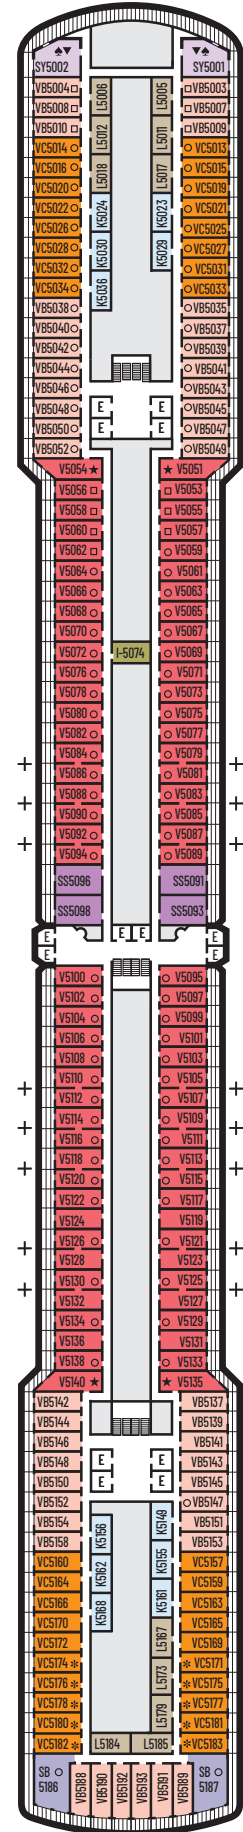

For more information regarding accessibility features on our ships please visit the [Accessibility](#) section of our website.

VERANDAH SUITES

SB

Neptune Suites: 2 lower beds convertible to 1 king-size bed, bathroom with dual-sink vanity, full-size whirlpool bath & shower & additional shower stall, large sitting area, dressing room, private verandah, 1 sofa bed for 2 persons, floor-to-ceiling windows.
Approximately 506–590 sq. ft. including verandah.

SS SY

Signature Suites: 2 lower beds convertible to 1 queen-size bed, bathroom with dual-sink vanity, full-size whirlpool bath & shower & additional shower stall, large sitting area, private verandah, 1 sofa bed for 1 person, floor-to-ceiling windows.
Approximately 273–456 sq. ft. including verandah.

VERANDAH STATEROOMS

V VB VC

Verandah: 2 lower beds convertible to 1 queen-size bed, bathtub & shower, sitting area, private verandah, floor-to-ceiling windows.
Approximately 213–379 sq. ft. including verandah.

INTERIOR STATEROOMS

I

Large: 2 lower beds convertible to 1 queen-size bed, shower.
Approximately 141–284 sq. ft.

K

Large or Standard: 2 lower beds convertible to 1 queen-size bed, shower.
Approximately 141–284 sq. ft.

L

Standard: 2 lower beds convertible to 1 queen-size bed, shower.
Approximately 141–284 sq. ft.

Verandah Deck