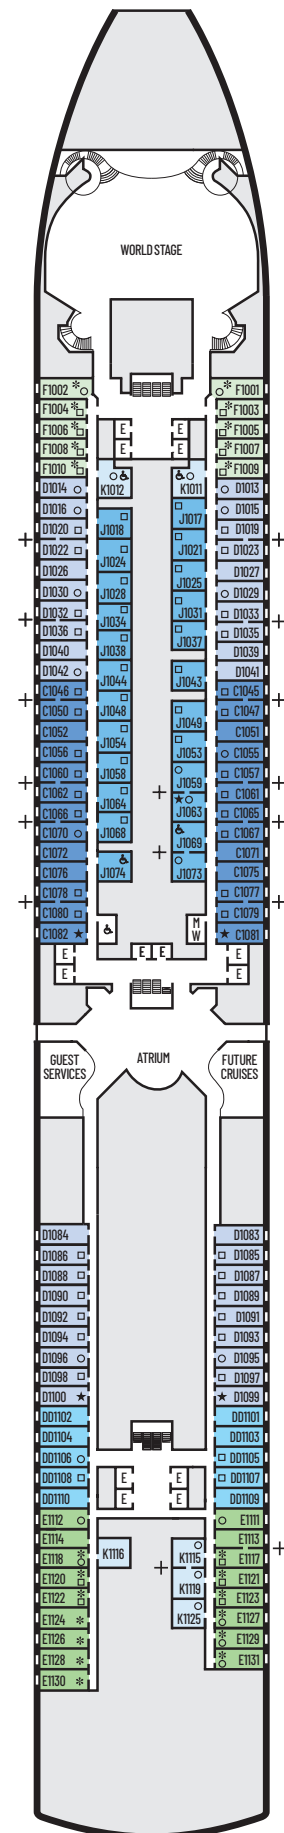

STATEROOM SYMBOL LEGEND

- Quad (2 lower beds, 1 sofa bed for 2 persons)
- Quad (2 lower beds, 1 sofa bed, 1 upper)
- Triple (2 lower beds, 1 sofa bed)
- △ Partial sea view
- × Fully obstructed view
- + Connecting rooms
- Shower only
- ♣ Single sink vanity
- Staterooms have solid steel verandah railings instead of clear-view Plexiglas® railings

ACCESSIBILITY STATEROOM SYMBOL LEGEND

- ♿ **Fully Accessible:** Suites SA7058 & SA7057 and staterooms J1074, J1069, K1012 & K1011 have a roll-in shower only
- ▼ **Fully Accessible with Single Side Approach:** Suites SY5002 & SY5001 have a tub and roll-in shower. Staterooms VB6002, VB6001 & I-8033 have roll-in shower only.
- ★ **Ambulatory Accessible:** Staterooms VA8119, VA8116, VA8026, VA8025, V6052, V6049, V5140, V5135, V5054, V5051, VA4134, VA4131, H4092, H4089, VA4052, VA4051, D1100, D1099, C1082, C1081 & J1063 have a shower with no threshold

For more information regarding accessibility features on our ships please visit the [Accessibility](#) section of our website.

OCEAN-VIEW STATEROOMS

- C ■ D ■ DD ■ E ■ F

Large: 2 lower beds convertible to 1 queen-size bed, bathtub & shower. Approximately 169–267 sq. ft.

INTERIOR STATEROOMS

- J ■ K

Large or Standard: 2 lower beds convertible to 1 queen-size bed, shower. Approximately 141–284 sq. ft.

DECK 1—MAIN DECK Staterooms 1001–1130

Main Deck