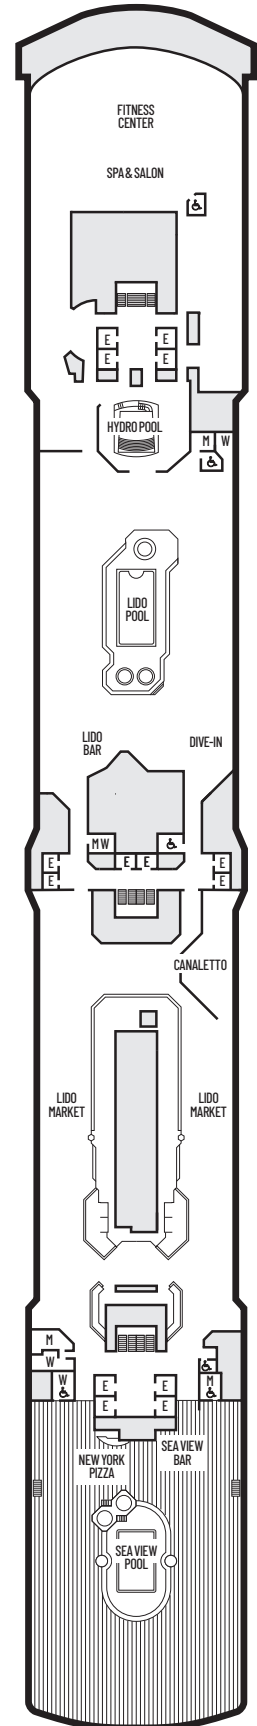

Important Note: Not all staterooms within each category have the same furniture configuration and/or facilities. Appropriate symbols within the rooms on the deck plans describe differences from the stateroom descriptions below. All information is subject to change.

STATEROOM SYMBOL LEGEND

- Quad (2 lower beds, 1 sofa bed for 2 persons)
- Quad (2 lower beds, 1 sofa bed, 1 upper)
- Triple (2 lower beds, 1 sofa bed)
- △ Partial sea view
- × Fully obstructed view
- + Connecting rooms
- Shower only
- ♣ Single sink vanity
- Staterooms have solid steel verandah railings instead of clear-view Plexiglas® railings

ACCESSIBILITY STATEROOM SYMBOL LEGEND

- ♿ **Fully Accessible:** Suites SA7058 & SA7057 and staterooms J1074, J1069, K1012 & K1011 have a roll-in shower only
- ▼ **Fully Accessible with Single Side Approach:** Suites SY5002 & SY5001 have a tub and roll-in shower. Staterooms VB6002, VB6001 & I-8033 have roll-in shower only.
- ★ **Ambulatory Accessible:** Staterooms VA8119, VA8116, VA8026, VA8025, V6052, V6049, V5140, V5135, V5054, V5051, VA4134, VA4131, H4092, H4089, VA4052, VA4051, D1100, D1099, C1082, C1081 & J1063 have a shower with no threshold

For more information regarding accessibility features on our ships please visit the [Accessibility](#) section of our website.

Lido Deck