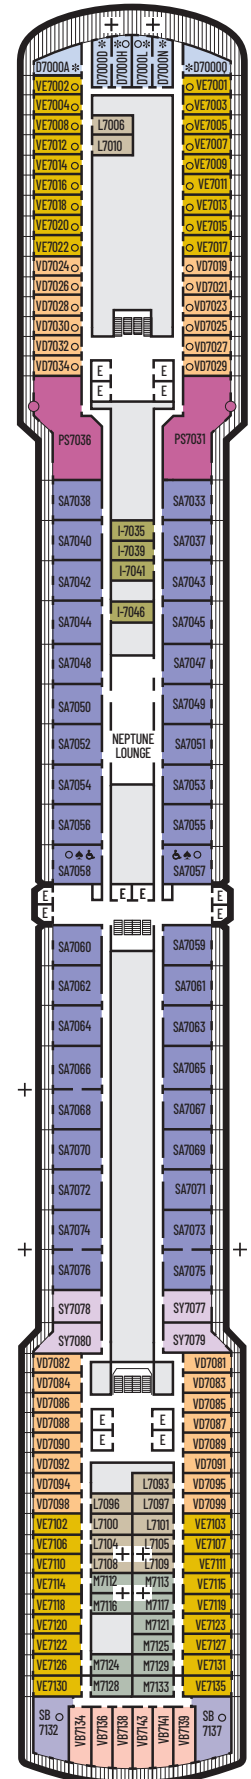

SA SB

Neptune Suites: 2 lower beds convertible to 1 king-size bed, bathroom with dual-sink vanity, full-size whirlpool bath & shower & additional shower stall, large sitting area, dressing room, private verandah, 1 sofa bed for 2 persons, floor-to-ceiling windows.
Approximately 506-590 sq. ft. including verandah.

SY

Signature Suites: 2 lower beds convertible to 1 queen-size bed, bathroom with dual-sink vanity, full-size whirlpool bath & shower & additional shower stall, large sitting area, private verandah, 1 sofa bed for 1 person, floor-to-ceiling windows.
Approximately 273-456 sq. ft. including verandah.

VERANDAH STATEROOMS

VB VD VE

Verandah: 2 lower beds convertible to 1 queen-size bed, bathtub & shower, sitting area, private verandah, floor-to-ceiling windows.
Approximately 213-379 sq. ft. including verandah.

INTERIOR STATEROOMS

I

Large: 2 lower beds convertible to 1 queen-size bed, shower.
Approximately 141-284 sq. ft.

L M

Standard: 2 lower beds convertible to 1 queen-size bed, shower.
Approximately 141-284 sq. ft.

Rotterdam Deck