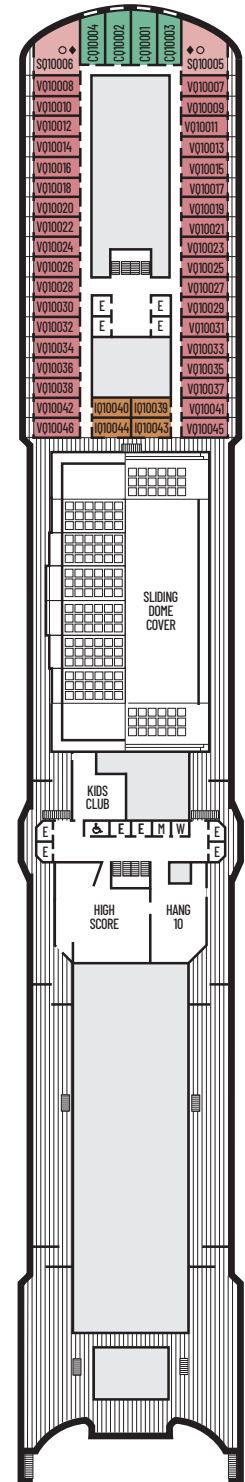

For more information regarding accessibility features on our ships please visit the [Accessibility](#) section of our website.

VERANDAH SPA SUITES

■ SQ

Neptune Spa Suites: 2 lower beds convertible to 1 king-size bed, bathroom with dual-sink vanity, full-size whirlpool bath & shower & additional shower stall, large sitting area, dressing room, private verandah, 1 sofa bed for 1 person, floor-to-ceiling windows. Approximately 506-590 sq. ft. including verandah.

VERANDAH SPA STATEROOMS

■ VQ

Verandah Spa: 2 lower beds convertible to 1 queen-size bed, bathtub & shower, sitting area, private verandah, floor-to-ceiling windows. Approximately 213-379 sq. ft. including verandah.

OCEAN-VIEW SPA STATEROOMS

■ CQ

Large Ocean-view Spa: 2 lower beds convertible to 1 queen-size bed, bathtub & shower. Approximately 169-267 sq. ft.

INTERIOR SPA STATEROOMS

■ IQ

Large Interior Spa: 2 lower beds convertible to 1 queen-size bed, shower. Staterooms IQ10043 and IQ10044 have fully obstructed views. Approximately 141-284 sq. ft.

Panorama Deck