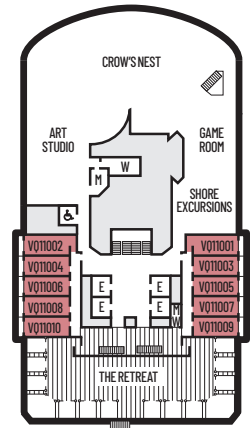

STATEROOM SYMBOL LEGEND

- Quad (2 lower beds, 1 sofa bed for 2 persons)
- Quad (2 lower beds, 1 sofa bed, 1 upper)
- Triple (2 lower beds, 1 sofa bed)
- △ Partial sea view
- × Fully obstructed view
- + Connecting rooms
- Shower only
- ♣ Single sink vanity
- Staterooms have solid steel verandah railings instead of clear-view Plexiglas® railings

ACCESSIBILITY STATEROOM SYMBOL LEGEND

- ♿ **Fully Accessible:** Suites SA7058 & SA7057 and staterooms J1074, J1069, K1012 & K1011 have a roll-in shower only
- ▼ **Fully Accessible with Single Side Approach:** Suites SY5002 & SY5001 have a tub and roll-in shower. Staterooms VB6002, VB6001 & I-8033 have roll-in shower only.
- ★ **Ambulatory Accessible:** Staterooms VA8119, VA8116, VA8026, VA8025, V6052, V6049, V5140, V5135, V5054, V5051, VA4134, VA4131, H4092, H4089, VA4052, VA4051, D1100, D1099, C1082, C1081 & J1063 have a shower with no threshold

For more information regarding accessibility features on our ships please visit the [Accessibility](#) section of our website.

VERANDAH SPA STATEROOMS

VQ

Verandah Spa: 2 lower beds convertible to 1 queen-size bed, bathtub & shower, sitting area, private verandah, floor-to-ceiling windows. VQ staterooms 11001–11010 have viewing balconies. Approximately 213–379 sq. ft. including verandah.