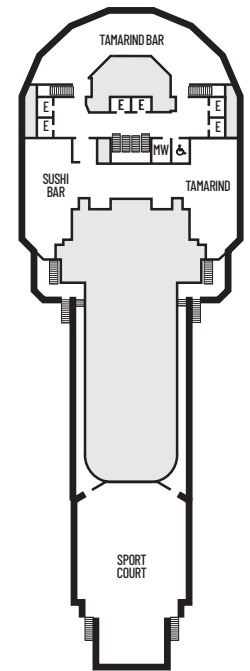

STATEROOM SYMBOL LEGEND

- Quad (2 lower beds, 1 sofa bed for 2 persons)
- Quad (2 lower beds, 1 sofa bed, 1 upper)
- Triple (2 lower beds, 1 sofa bed)
- △ Partial sea view
- × Fully obstructed view
- + Connecting rooms
- Shower only
- ♣ Single sink vanity
- Staterooms have solid steel verandah railings instead of clear-view Plexiglas® railings

ACCESSIBILITY STATEROOM SYMBOL LEGEND

- ♿ **Fully Accessible:** Suites SA7058 & SA7057 and staterooms J1074, J1069, K1012 & K1011 have a roll-in shower only
- ▼ **Fully Accessible with Single Side Approach:** Suites SY5002 & SY5001 have a tub and roll-in shower. Staterooms VB6002, VB6001 & I-8033 have roll-in shower only.
- ★ **Ambulatory Accessible:** Staterooms VA8119, VA8116, VA8026, VA8025, V6052, V6049, V5140, V5135, V5054, V5051, VA4134, VA4131, H4092, H4089, VA4052, VA4051, D1100, D1099, C1082, C1081 & J1063 have a shower with no threshold

For more information regarding accessibility features on our ships please visit the [Accessibility](#) section of our website.

VERANDAH SPA STATEROOMS

VQ

Verandah Spa: 2 lower beds convertible to 1 queen-size bed, bathtub & shower, sitting area, private verandah, floor-to-ceiling windows. VQ staterooms 11001–11010 have viewing balconies. Approximately 213–379 sq. ft. including verandah.