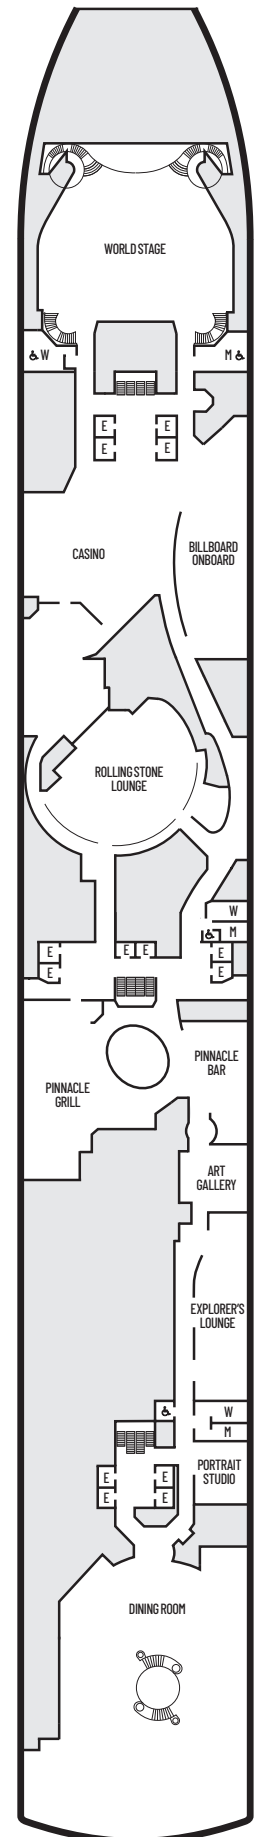

NIEUW AMSTERDAM

DECK PLANS & STATEROOMS

The deck plans are color-coded by category of stateroom, and the category letter precedes the stateroom number in each room. All staterooms are equipped with interactive LED television with On Demand movies, programming and multichannel music; mini-bar; mini-safe telephone.

Important Note: Not all staterooms within each category have the same furniture configuration and/or facilities. Appropriate symbols within the rooms on the deck plans describe differences from the stateroom descriptions below. All information is subject to change.

STATEROOM SYMBOL LEGEND

- Quad (2 lower beds, 1 sofa bed for 2 persons)
- Quad (2 lower beds, 1 sofa bed, 1 upper)
- Triple (2 lower beds, 1 sofa bed)
- △ Partial sea view
- × Fully obstructed view
- + Connecting rooms
- Shower only
- ♣ Single sink vanity
- Staterooms have solid steel verandah railings instead of clear-view Plexiglas® railings

ACCESSIBILITY STATEROOM SYMBOL LEGEND

- ♿ **Fully Accessible:** Suites SA7058 & SA7057 and staterooms J1074, J1069, K1012 & K1011 have a roll-in shower only
- ▼ **Fully Accessible with Single Side Approach:** Suites SY5002 & SY5001 have a tub and roll-in shower. Staterooms VB6002, VB6001 & I-8033 have roll-in shower only.
- ★ **Ambulatory Accessible:** Staterooms VA8119, VA8116, VA8026, VA8025, V6052, V6049, V5140, V5135, V5054, V5051, VA4134, VA4131, H4092, H4089, VA4052, VA4051, D1100, D1099, C1082, C1081 & J1063 have a shower with no threshold

For more information regarding accessibility features on our ships please visit the [Accessibility](#) section of our website.