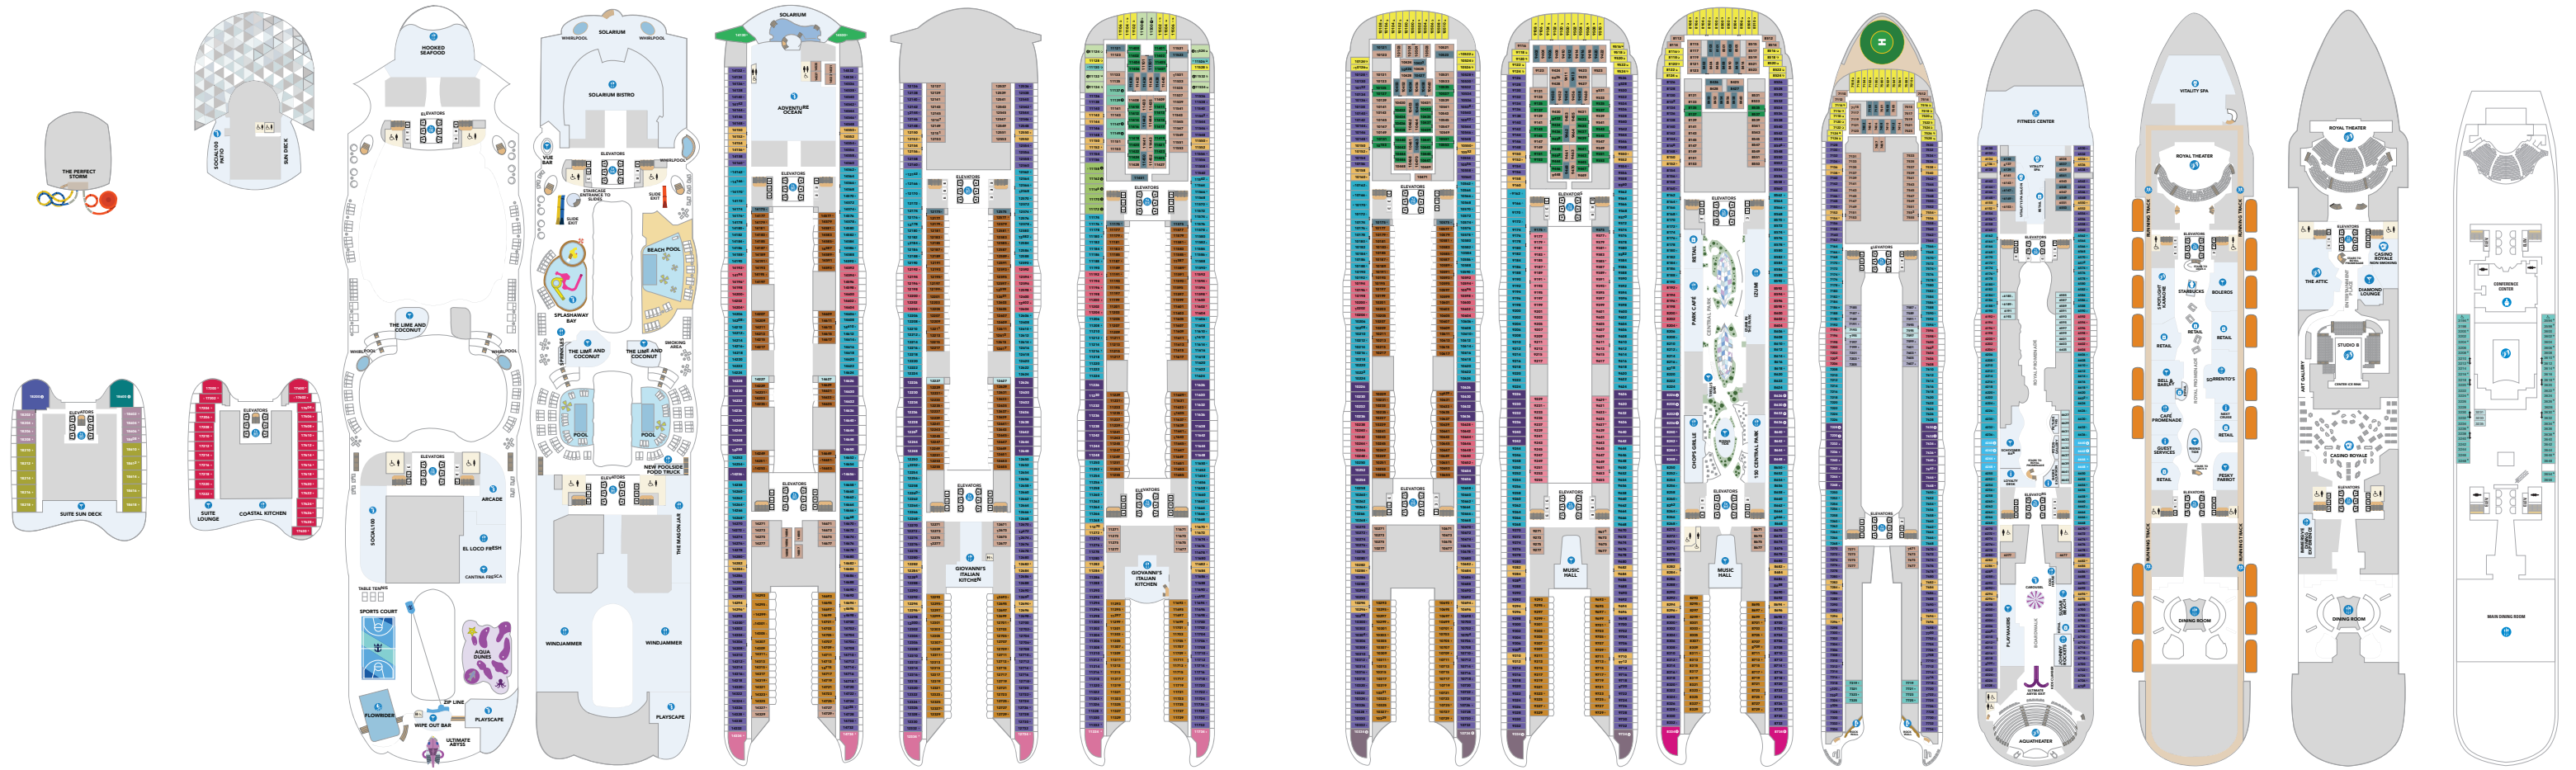

DECK 18 DECK 17 DECK 16 DECK 15 DECK 14 DECK 12 DECK 11 DECK 10 DECK 9 DECK 8 DECK 7 DECK 6 DECK 5 DECK 4 DECK 3

Utopia of the SeasSM

AT-A-GLANCE

- Maiden voyage: July 2024
- Gross tonnage: 236,860
- Staterooms: 2,835
- Guest capacity: 5,668
- Crew to serve you: 2,290
- 8 neighborhoods
- 22 dining options
- Pools and Whirlpools
- 2 Rock Climbing Walls
- FlowRider Surf Simulator
- Ice-skating rink
- Zip Line
- Ultimate Abyss, 10-story slide
- Laser Tag

- 🍴 Dining Venue
- 🎪 Entertainment Area
- 🍸 Bars & Lounges
- 👦 Kids & Teens Area
- 🏊 Pool
- 🧴 Spa
- 🏋️ Fitness
- 🏃 Running Track
- 🧗 Rock Climbing Wall
- 🌊 FlowRider®
- 👤 Guest Services
- 🏢 Conference Center
- 🛍 Shopping
- 🎰 Casino RoyaleSM

LEGENDS:

- † Stateroom has third and fourth Pullman beds available
- Stateroom with sofa bed and third Pullman bed available
- ‡ Stateroom has four additional Pullman beds available
- * Stateroom has third Pullman bed available
- △ Stateroom with sofa bed
- ↓ Connecting staterooms
- ♿ Indicates accessible staterooms
- 🚪 Stateroom has an obstructed view
- ↘ Indicates door location
- Stateroom opens only on the starboard side
- ⌞ Sofa Bed eligible

NOTES:

Safes – All staterooms.
 All stateroom and balcony sizes are approximate.
 Refrigerators available upon request depending on availability.
 Safety deposit boxes are also available at Guest Relations.
 Not shown: Medical Center.
 A Royal King measures 72.5 inches wide by 82 inches long.
 For sofa bed configuration call Royal Caribbean.
 All Royal Caribbean® staterooms and suites come complete with private bathroom, vanity area, hair dryer, closed-circuit TV and phone.