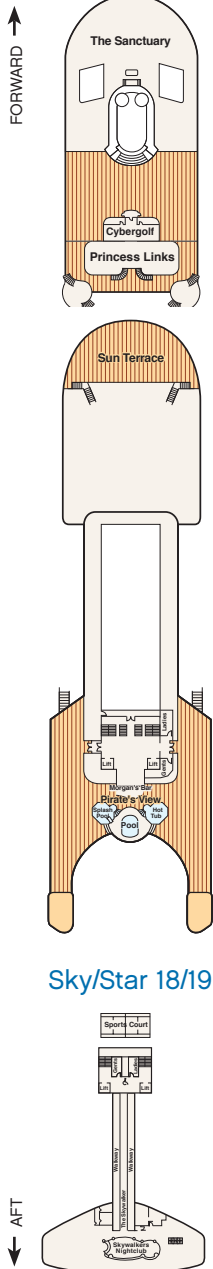

# Caribbean Princess® deck plans

← AFT

FORWARD →

Sports 17

Sun 16

Lido 15

Riviera 14

Aloha 12

Baja 11

← AFT

10 ft. from Stern

8 ft. from Stern

9 ft. from Stern

175 ft. from Bow

175 ft. from Bow

175 ft. from Bow

175 ft. from Bow

581 ft. from Stern

175 ft. from Bow

175 ft. from Bow

- BA** CARIBE, LIDO: Balcony two lower beds
- BB** BAJA, CARIBE, DOLPHIN, EMERALD, RIVIERA: Balcony two lower beds
- BC** ALOHA, RIVIERA: Balcony two lower beds
- BD** ALOHA, BAJA: Balcony two lower beds
- BE** BAJA: Balcony two lower beds
- BF** BAJA: Balcony two lower beds
- C** RIVIERA: Oceanview two lower beds (portholes)
- DD** EMERALD: Oceanview two lower beds
- D** PLAZA: Oceanview two lower beds
- EE** PLAZA: Oceanview two lower beds
- E** EMERALD, LIDO: Oceanview two lower beds (partially obstructed view)
- FF** EMERALD: Oceanview two lower beds (obstructed view)