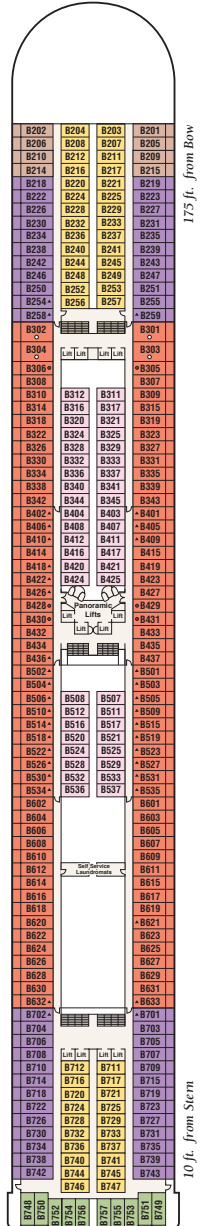

# Caribbean Princess® deck plans

← AFT

FORWARD →

Sports 17

Sun 16

Lido 15

Riviera 14

Aloha 12

Baja 11

← AFT

10 ft. from Stern

8 ft. from Stern

9 ft. from Stern

175 ft. from Bow

175 ft. from Bow

175 ft. from Bow

175 ft. from Bow

581 ft. from Stern

175 ft. from Bow

175 ft. from Bow

- BA** CARIBE, LIDO: Balcony two lower beds
- BB** BAJA, CARIBE, DOLPHIN, EMERALD, RIVIERA: Balcony two lower beds
- BC** ALOHA, RIVIERA: Balcony two lower beds
- BD** ALOHA, BAJA: Balcony two lower beds
- BE** BAJA: Balcony two lower beds
- BF** BAJA: Balcony two lower beds
- C** RIVIERA: Oceanview two lower beds (portholes)
- DD** EMERALD: Oceanview two lower beds
- D** PLAZA: Oceanview two lower beds
- EE** PLAZA: Oceanview two lower beds
- E** EMERALD, LIDO: Oceanview two lower beds (partially obstructed view)
- FF** EMERALD: Oceanview two lower beds (obstructed view)