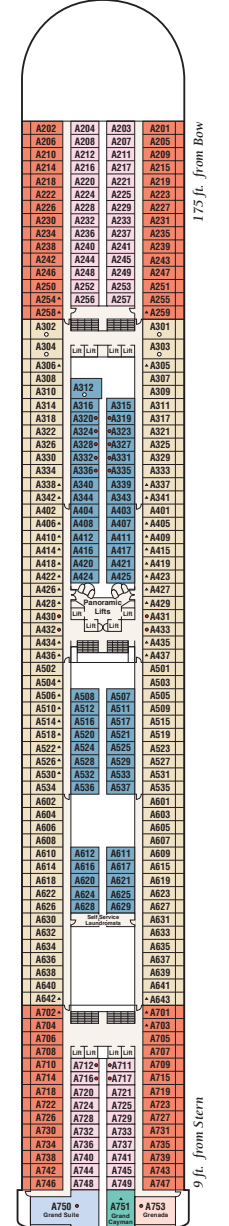

# Caribbean Princess® deck plans

← AFT

FORWARD →

Sports 17

Sun 16

Lido 15

Riviera 14

Aloha 12

Baja 11

← AFT

10 ft. from Stern

8 ft. from Stern

9 ft. from Stern

175 ft. from Bow

175 ft. from Bow

175 ft. from Bow

175 ft. from Bow

581 ft. from Stern

175 ft. from Bow

175 ft. from Bow

- BA** CARIBE, LIDO: Balcony two lower beds
- BB** BAJA, CARIBE, DOLPHIN, EMERALD, RIVIERA: Balcony two lower beds
- BC** ALOHA, RIVIERA: Balcony two lower beds
- BD** ALOHA, BAJA: Balcony two lower beds
- BE** BAJA: Balcony two lower beds
- BF** BAJA: Balcony two lower beds
- C** RIVIERA: Oceanview two lower beds (portholes)
- DD** EMERALD: Oceanview two lower beds
- D** PLAZA: Oceanview two lower beds
- EE** PLAZA: Oceanview two lower beds
- E** EMERALD, LIDO: Oceanview two lower beds (partially obstructed view)
- FF** EMERALD: Oceanview two lower beds (obstructed view)