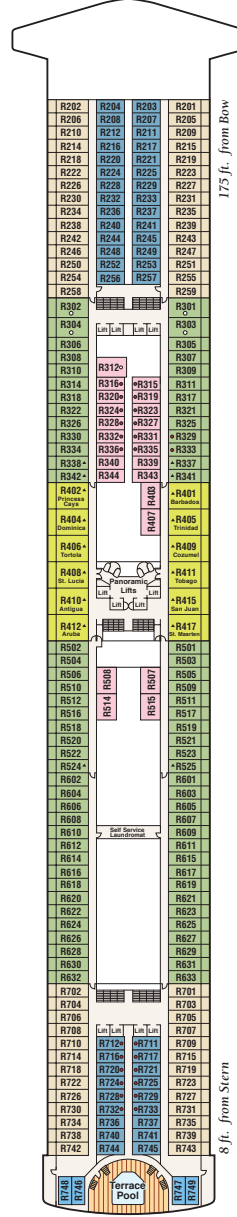

# Caribbean Princess® deck plans

← AFT

FORWARD →

Sports 17

Sun 16

Lido 15

Riviera 14

Aloha 12

Baja 11

← AFT

10 ft. from Stern

8 ft. from Stern

9 ft. from Stern

175 ft. from Bow

175 ft. from Bow

175 ft. from Bow

175 ft. from Bow

581 ft. from Stern

175 ft. from Bow

175 ft. from Bow

- BA** CARIBE, LIDO: Balcony two lower beds
- BB** BAJA, CARIBE, DOLPHIN, EMERALD, RIVIERA: Balcony two lower beds
- BC** ALOHA, RIVIERA: Balcony two lower beds
- BD** ALOHA, BAJA: Balcony two lower beds
- BE** BAJA: Balcony two lower beds
- BF** BAJA: Balcony two lower beds
- C** RIVIERA: Oceanview two lower beds (portholes)
- DD** EMERALD: Oceanview two lower beds
- D** PLAZA: Oceanview two lower beds
- EE** PLAZA: Oceanview two lower beds
- E** EMERALD, LIDO: Oceanview two lower beds (partially obstructed view)
- FF** EMERALD: Oceanview two lower beds (obstructed view)