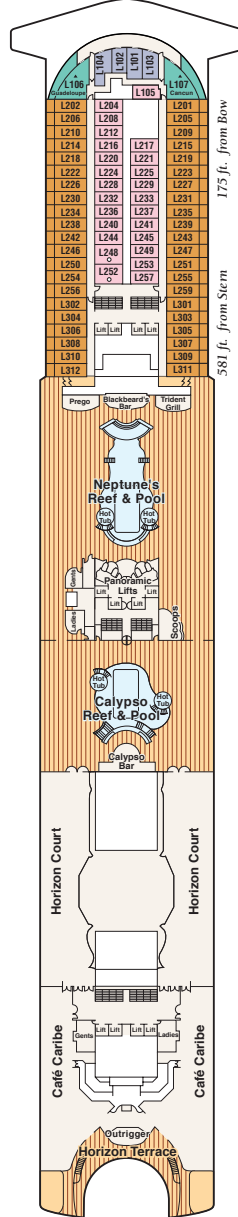

# Caribbean Princess® deck plans

← AFT

FORWARD →

Sports 17

Sun 16

Lido 15

Riviera 14

Aloha 12

Baja 11

← AFT

10 ft. from Stern

8 ft. from Stern

9 ft. from Stern

175 ft. from Bow

175 ft. from Bow

175 ft. from Bow

175 ft. from Bow

581 ft. from Stern

175 ft. from Bow

175 ft. from Bow

- BA** CARIBE, LIDO: Balcony two lower beds
- BB** BAJA, CARIBE, DOLPHIN, EMERALD, RIVIERA: Balcony two lower beds
- BC** ALOHA, RIVIERA: Balcony two lower beds
- BD** ALOHA, BAJA: Balcony two lower beds
- BE** BAJA: Balcony two lower beds
- BF** BAJA: Balcony two lower beds
- C** RIVIERA: Oceanview two lower beds (portholes)
- DD** EMERALD: Oceanview two lower beds
- D** PLAZA: Oceanview two lower beds
- EE** PLAZA: Oceanview two lower beds
- E** EMERALD, LIDO: Oceanview two lower beds (partially obstructed view)
- FF** EMERALD: Oceanview two lower beds (obstructed view)