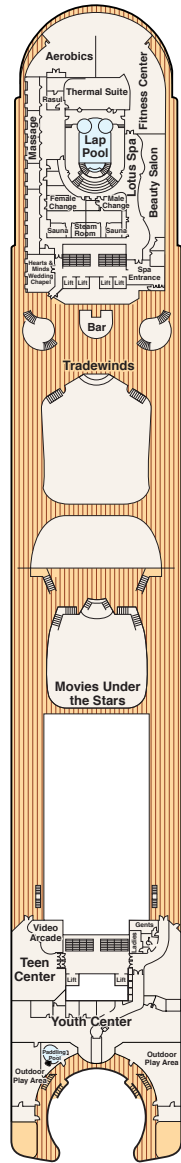

# Caribbean Princess® deck plans

← AFT

FORWARD →

Sports 17

Sun 16

Lido 15

Riviera 14

Aloha 12

Baja 11

← AFT

10 ft. from Stern

8 ft. from Stern

9 ft. from Stern

175 ft. from Bow

175 ft. from Bow

175 ft. from Bow

175 ft. from Bow

581 ft. from Stern

175 ft. from Bow

175 ft. from Bow