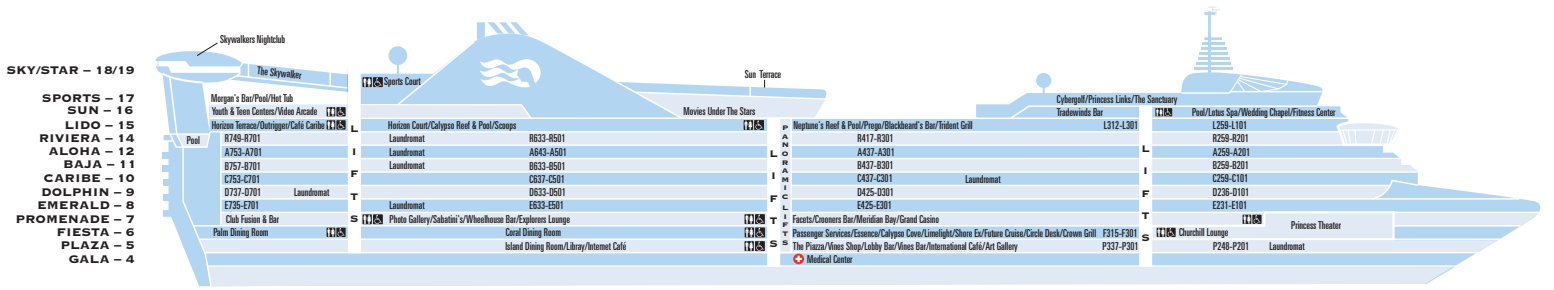

# Caribbean Princess® deck plans

← AFT

FORWARD →

Sports 17

Sun 16

Lido 15

Riviera 14

Aloha 12

Baja 11

← AFT

10 ft. from Stern

8 ft. from Stern

9 ft. from Stern

175 ft. from Bow

175 ft. from Bow

175 ft. from Bow

Caribe 10

Dolphin 9

Emerald 8

Promenade 7

Fiesta 6

Plaza 5