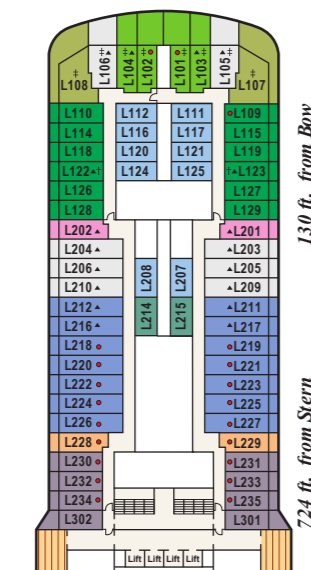

Deck Sixteen (Lido)