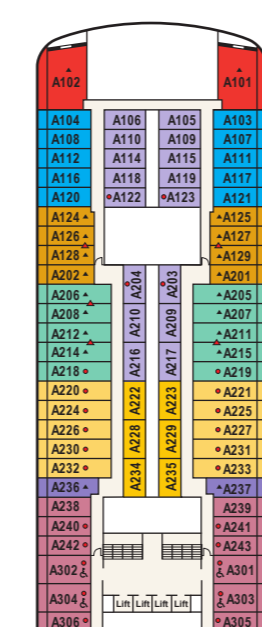

**Notes:**

- Some areas of the ship are not accessible to wheelchairs and scooters. Distances shown are from the bow (forward) or stern (aft) to the nearest stateroom. Stateroom views are indicated otherwise. Obstructions do not include certain nautical items like handrails, dividers or ship hardware. For balcony staterooms, the view is determined from the perspective of the balcony railing. Balconies may have either solid steel or toughened glass railing.

Deck Eighteen (Sky)

Deck Seventeen (Sun)

Deck Sixteen (Lido)

Deck Fifteen (Marina)

Deck Fourteen (Riviera)

Deck Twelve (Aloha)

Deck Eleven (Baja)

Deck Ten (Caribe)