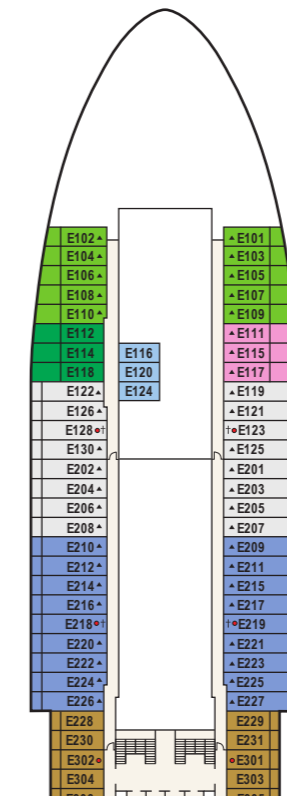

Deck Eight (Emerald)