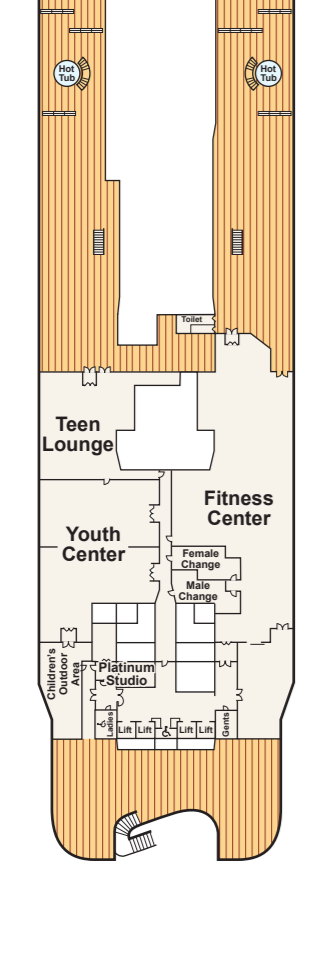

**Notes:**

- Some areas of the ship are not accessible to wheelchairs and scooters. Distances shown are from the bow (forward) or stern (aft) to the nearest stateroom. Stateroom views are indicated otherwise. Obstructions do not include certain nautical items like handrails, dividers or ship hardware. For balcony staterooms, the view is determined from the perspective of the balcony railing. Balconies may have either solid steel or toughened glass railing.

Deck Nine (Dolphin)

Deck Eight (Emerald)

Deck Seven (Promenade)

Deck Six (Fiesta)

Deck Five (Plaza)

Deck Fourteen (Riviera)

Deck Fifteen (Marina)

Deck Sixteen (Lido)