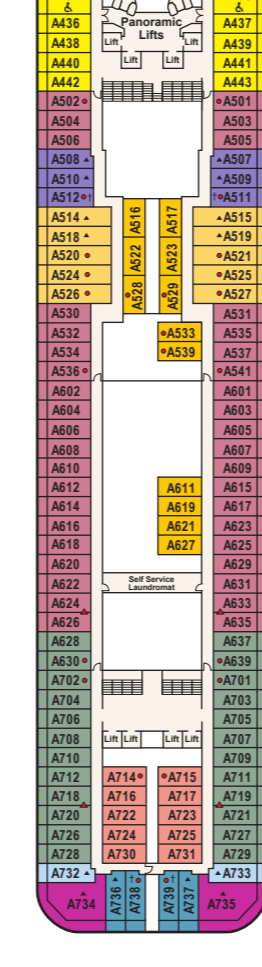

**Notes:**

- Some areas of the ship are not accessible to wheelchairs and scooters. Distances shown are from the bow (forward) or stern (aft) to the nearest stateroom. Stateroom views are indicated otherwise. Obstructions do not include certain nautical items like handrails, dividers or ship hardware. For balcony staterooms, the view is determined from the perspective of the balcony railing. Balconies may have either solid steel or toughened glass railing.

Deck Nine (Dolphin)

Deck Eight (Emerald)

Deck Seven (Promenade)

Deck Six (Fiesta)

Deck Five (Plaza)

Deck Fourteen (Riviera)

Deck Fifteen (Marina)

Deck Sixteen (Lido)

Deck Seventeen (Sun)

Deck Eighteen (Sky)

Deck Nineteen (Aloha)

Deck Twenty (Caribe)

Deck Twenty One (Dolphin)

Deck Twenty Two (Emerald)

Deck Twenty Three (Promenade)

Deck Twenty Four (Fiesta)