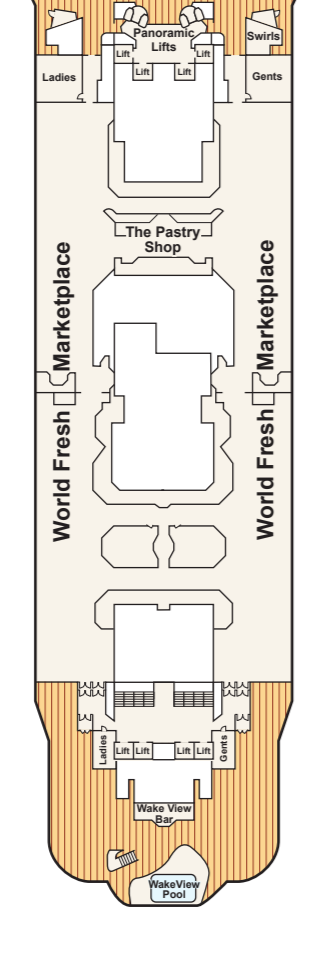

Deck Sixteen (Lido)