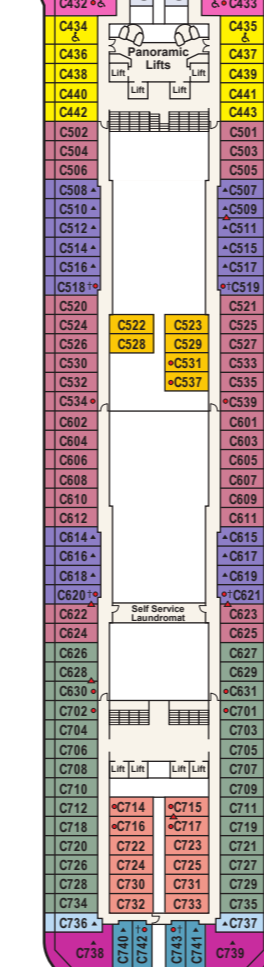

**Notes:**

- Some areas of the ship are not accessible to wheelchairs and scooters. Distances shown are from the bow (forward) or stern (aft) to the nearest stateroom. Stateroom views are indicated otherwise. Obstructions do not include certain nautical items like handrails, dividers or ship hardware. For balcony staterooms, the view is determined from the perspective of the balcony railing. Balconies may have either solid steel or toughened glass railing.

Deck Seventeen (Sun)

Deck Eighteen (Sky)

Deck Nineteen (Aloha)

Deck Twenty (Caribe)

Deck Twenty One (Dolphin)

Deck Twenty Two (Emerald)

Deck Twenty Three (Promenade)

Deck Twenty Four (Fiesta)

Deck Twenty Five (Plaza)

Deck Twenty Six (Gala)

Princess Casino

Princess Casino

Shops of Princess

Shops of Princess

Princess Live!

Princess Live!

Crown Grill

Crown Grill

Vista Lounge

Vista Lounge

Deck Four (Gala)

Medical Center

Dining Room

Princess Casino