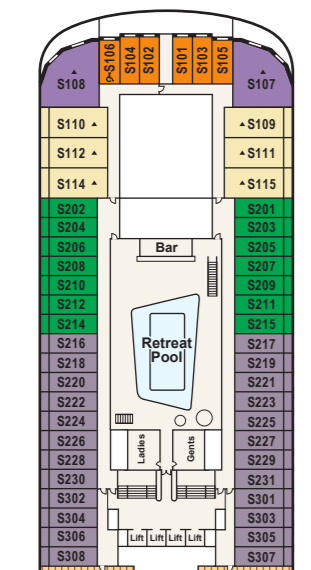

Deck Seventeen (Sun)