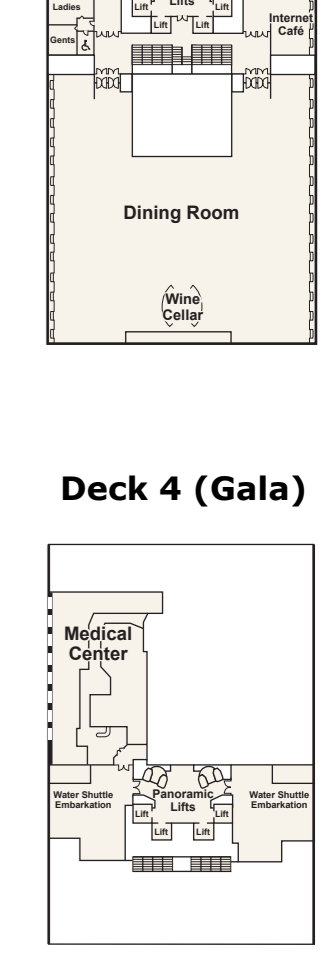

Deck Twenty Six (Gala)

Princess Live!

Crown Grill

Vista Lounge

Princess Casino