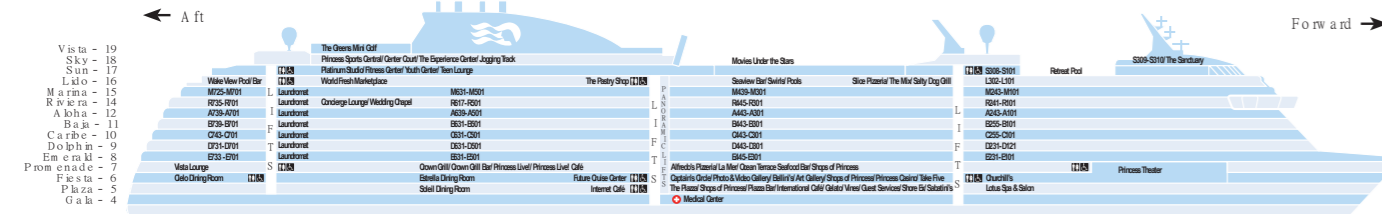

### STATEROOM DESCRIPTION

Deck plans shown are based on Sky Princess. Plans for Enchanted Princess may vary, see princess.com for details.

**SUITE**

- SKY Sky
- EMERALD Owner's
- ALOHA, BAJA, CARIBE, DOLPHIN, MARINA, RIVIERA Penthouse
- RIVIERA, SUN Penthouse
- ALOHA, BAJA, CARIBE, DOLPHIN Premium
- SUN (no balcony)

**CLUB CLASS MINI-SUITE - WITH BALCONY**

- ALOHA, BAJA, RIVIERA Premium
- LIDO, MARINA Premium

**MINI-SUITE - WITH BALCONY**

- ALOHA, BAJA, CARIBE, RIVIERA
- ALOHA, BAJA, CARIBE, MARINA, RIVIERA
- EMERALD, LIDO, MARINA
- EMERALD, RIVIERA, ALOHA
- EMERALD, LIDO, MARINA (obstructed view)