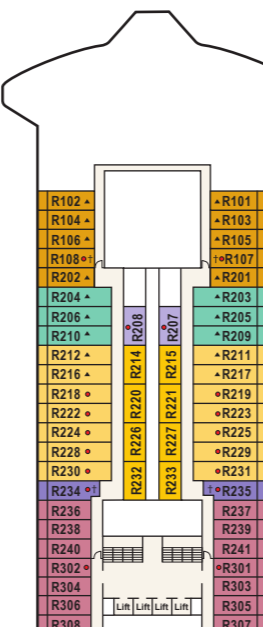

**Notes:**

- Some areas of the ship are not accessible to wheelchairs and scooters. Distances shown are from the bow (forward) or stern (aft) to the nearest stateroom. Stateroom views are indicated otherwise. Obstructions do not include certain nautical items like handrails, dividers or ship hardware. For balcony staterooms, the view is determined from the perspective of the balcony railing. Balconies may have either solid steel or toughened glass railing.

Deck Eighteen (Sky)

Deck Seventeen (Sun)

Deck Sixteen (Lido)

Deck Fifteen (Marina)

Deck Fourteen (Riviera)

Deck Twelve (Aloha)

Deck Eleven (Baja)

Deck Ten (Caribe)