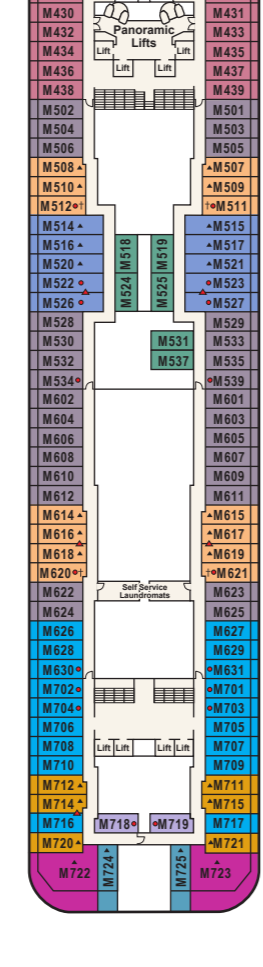

Deck Seventeen (Sun)