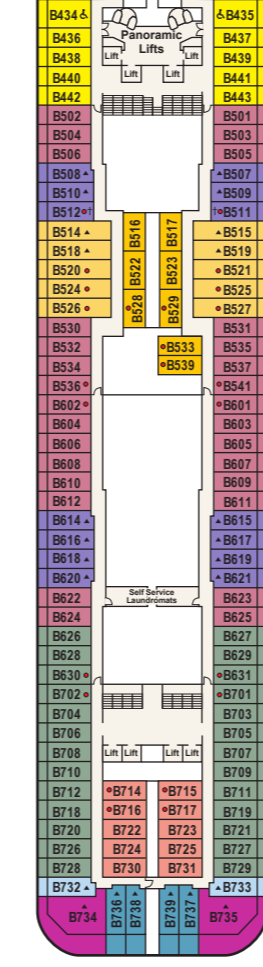

**Notes:**

- Some areas of the ship are not accessible to wheelchairs and scooters. Distances shown are from the bow (forward) or stern (aft) to the nearest stateroom. Stateroom views are indicated otherwise. Obstructions do not include certain nautical items like handrails, dividers or ship hardware. For balcony staterooms, the view is determined from the perspective of the balcony railing. Balconies may have either solid steel or toughened glass railing.

Deck Seventeen (Sun)

Deck Eighteen (Sky)

Deck Nineteen (Aloha)

Deck Twenty (Caribe)

Deck Twenty One (Dolphin)

Deck Twenty Two (Emerald)

Deck Twenty Three (Promenade)

Deck Twenty Four (Fiesta)

Deck Twenty Five (Plaza)

Deck Twenty Six (Gala)

Princess Casino

Princess Casino

Shops of Princess

Shops of Princess

Princess Live!

Princess Live!

Crown Grill

Crown Grill

Vista Lounge

Vista Lounge

Deck Four (Gala)

Medical Center

Dining Room

Princess Casino