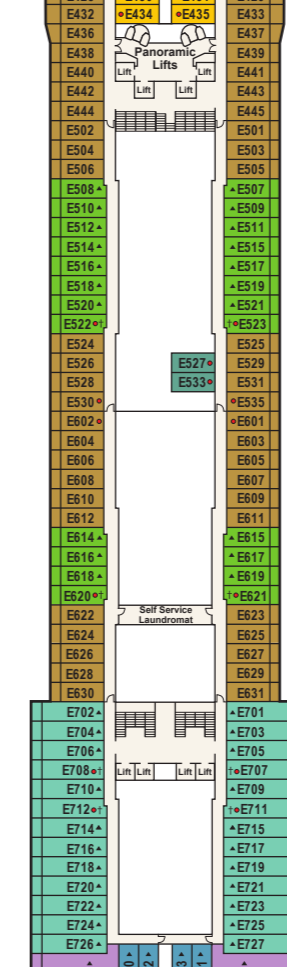

**Notes:**

- Some areas of the ship are not accessible to wheelchairs and scooters. Distances shown are from the bow (forward) or stern (aft) to the nearest stateroom. Stateroom views are indicated otherwise. Obstructions do not include certain nautical items like handrails, dividers or ship hardware. For balcony staterooms, the view is determined from the perspective of the balcony railing. Balconies may have either solid steel or toughened glass railing.

Deck Seventeen (Sun)

Deck Eighteen (Sky)

Deck Nineteen (Aloha)

Deck Twenty (Caribe)

Deck Twenty One (Dolphin)

Deck Twenty Two (Emerald)

Deck Twenty Three (Promenade)

Deck Twenty Four (Fiesta)