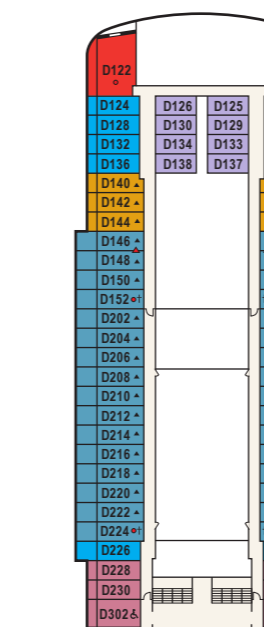

Deck Nine (Dolphin)