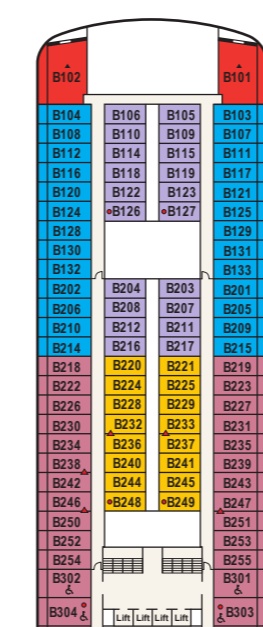

**Notes:**

- Some areas of the ship are not accessible to wheelchairs and scooters. Distances shown are from the bow (forward) or stern (aft) to the nearest stateroom. Stateroom views are indicated otherwise. Obstructions do not include certain nautical items like handrails, dividers or ship hardware. For balcony staterooms, the view is determined from the perspective of the balcony railing. Balconies may have either solid steel or toughened glass railing.

Deck Eighteen (Sky)

Deck Seventeen (Sun)

Deck Sixteen (Lido)

Deck Fifteen (Marina)

Deck Fourteen (Riviera)

Deck Twelve (Aloha)

Deck Eleven (Baja)

Deck Ten (Caribe)