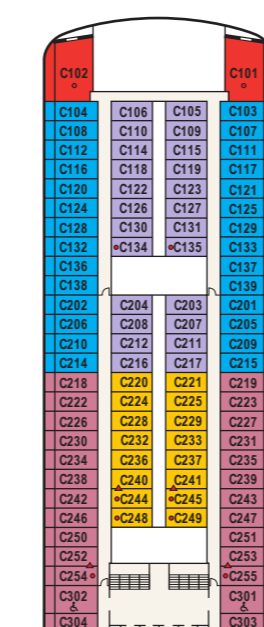

**Notes:**

- Some areas of the ship are not accessible to wheelchairs and scooters. Distances shown are from the bow (forward) or stern (aft) to the nearest stateroom. Stateroom views are indicated otherwise. Obstructions do not include certain nautical items like handrails, dividers or ship hardware. For balcony staterooms, the view is determined from the perspective of the balcony railing. Balconies may have either solid steel or toughened glass railing.

Deck Eighteen (Sky)

Deck Seventeen (Sun)

Deck Sixteen (Lido)

Deck Fifteen (Marina)

Deck Fourteen (Riviera)

Deck Twelve (Aloha)

Deck Eleven (Baja)

Deck Ten (Caribe)