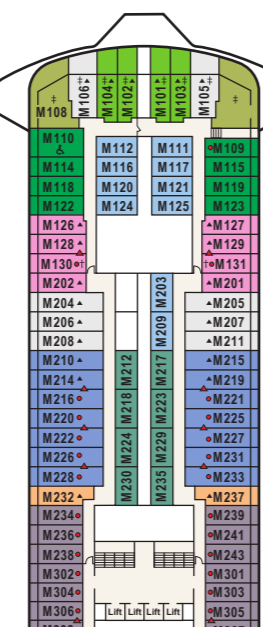

**Notes:**

- Some areas of the ship are not accessible to wheelchairs and scooters. Distances shown are from the bow (forward) or stern (aft) to the nearest stateroom. Stateroom views are indicated otherwise. Obstructions do not include certain nautical items like handrails, dividers or ship hardware. For balcony staterooms, the view is determined from the perspective of the balcony railing. Balconies may have either solid steel or toughened glass railing.

Deck Eighteen (Sky)

Deck Seventeen (Sun)

Deck Sixteen (Lido)

Deck Fifteen (Marina)

Deck Fourteen (Riviera)

Deck Twelve (Aloha)

Deck Eleven (Baja)

Deck Ten (Caribe)