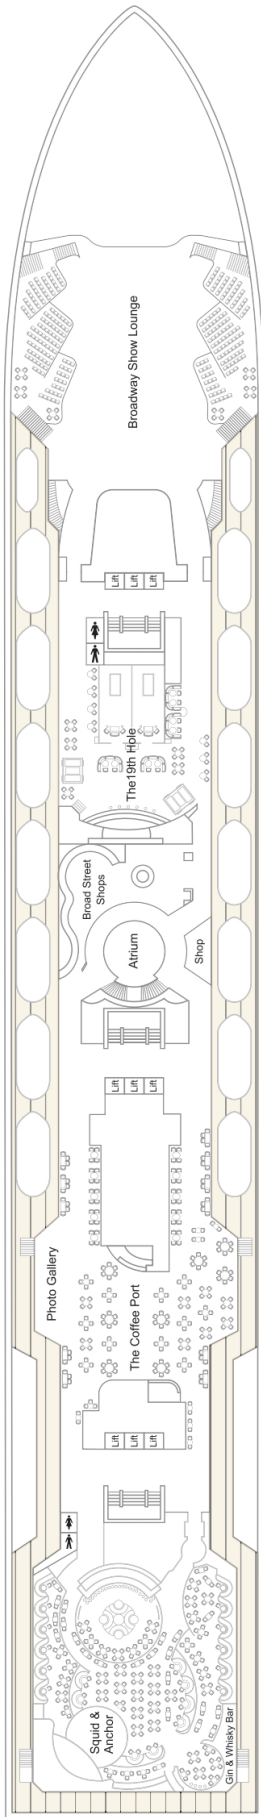

DECK PLAN MARELLA EXPLORER 2

Stylish decor comes as standard in the cabins onboard **Marella Explorer 2**. Treat yourself to a Deluxe Balcony Cabin for look-twice sea views, or splash out on an everything-and-more Royal Suite.

HERE'S WHAT YOU WILL FIND ON EACH DECK

DECK 4

Medical Centre
Photo Studio

DECK 5

Reception
The Dining Club
Destination Services
Vista
Latitude 53
Cruise Holiday Store
Bike Tours

DECK 6

Broadway Show Lounge
Broad Street Shops
Flutes
Kora La
Surf & Turf Steakhouse
Aperitif
Latitude 53

DECK 7

Broadway Show Lounge
Broad Street Shops
The Coffee Port
Squid & Anchor
The 9th Hole
Photo Gallery

DECK 4

DECK 5

DECK 6

DECK 7

DECK 8

CABIN CATEGORIES

- Royal Suite
- Executive Suite
- Junior Suite
- Deluxe Balcony Cabin
- Deck 12 Balcony Cabin
- 10/12 Inside Cabin
- Deck 9/10 Balcony Cabin
- 8/9 Outside Cabin
- 8/9 Inside Cabin
- Deck 8 Balcony Cabin
- 4/5 Outside Cabin
- 4/5 Inside Cabin
- Single Outside Cabin
- Single Inside Cabin
- Adapted Inside Cabin
- Adapted Outside Cabin