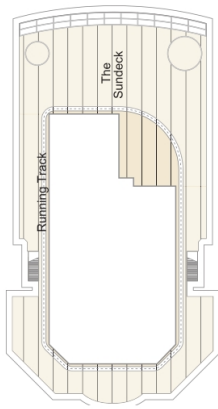

Our outside cabins have a picture window, unless otherwise indicated on the deck plan with the following symbols:

⊙ Porthole window

▣ Picture window obstruction

> Turn over for Decks 9-15

HERE'S WHAT YOU WILL FIND ON EACH DECK

DECK 14

- The Sundeck
- The Veranda
- The Veranda Cabanas
- Running Track

DECK 15

- Minigolf

SHIP LENGTH: 265.5M
BEAM WIDTH: 32.2M
TOP SPEED: 24.5 KNOTS

DECK 9

DECK 10

DECK 11

DECK 12

DECK 14

DECK 15

CABIN CATEGORIES

- Royal Suite
- Executive Suite
- Junior Suite
- Deluxe Balcony Cabin
- Deck 12 Balcony Cabin
- 10/12 Inside Cabin
- Deck 9/10 Balcony Cabin
- 8/9 Outside Cabin
- 8/9 Inside Cabin
- Deck 8 Balcony Cabin
- 4/5 Outside Cabin
- 4/5 Inside Cabin
- Single Outside Cabin
- Single Inside Cabin
- Adapted Inside Cabin
- Adapted Outside Cabin

Our outside cabins have a picture window, unless otherwise indicated on the deck plan with the following symbols:

⊙ Porthole window

◼ Picture window obstruction