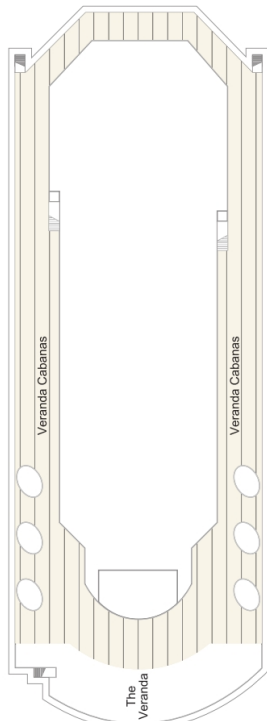

Our outside cabins have a picture window, unless otherwise indicated on the deck plan with the following symbols:

⊙ Porthole window

▣ Picture window obstruction

> Turn over for Decks 9-15

HERE'S WHAT YOU WILL FIND ON EACH DECK

DECK 14

- The Sundeck
- The Veranda
- The Veranda Cabanas
- Running Track

DECK 15

- Minigolf

SHIP LENGTH: 265.5M
BEAM WIDTH: 32.2M
TOP SPEED: 24.5 KNOTS

DECK 9

DECK 10

DECK 11

DECK 12

DECK 14

DECK 15

CABIN CATEGORIES

- Royal Suite
- Executive Suite
- Junior Suite
- Deluxe Balcony Cabin
- Deck 12 Balcony Cabin
- 10/12 Inside Cabin
- Deck 9/10 Balcony Cabin
- 8/9 Outside Cabin
- 8/9 Inside Cabin
- Deck 8 Balcony Cabin
- 4/5 Outside Cabin
- 4/5 Inside Cabin
- Single Outside Cabin
- Single Inside Cabin
- Adapted Inside Cabin
- Adapted Outside Cabin

Our outside cabins have a picture window, unless otherwise indicated on the deck plan with the following symbols:

⊙ Porthole window

◼ Picture window obstruction