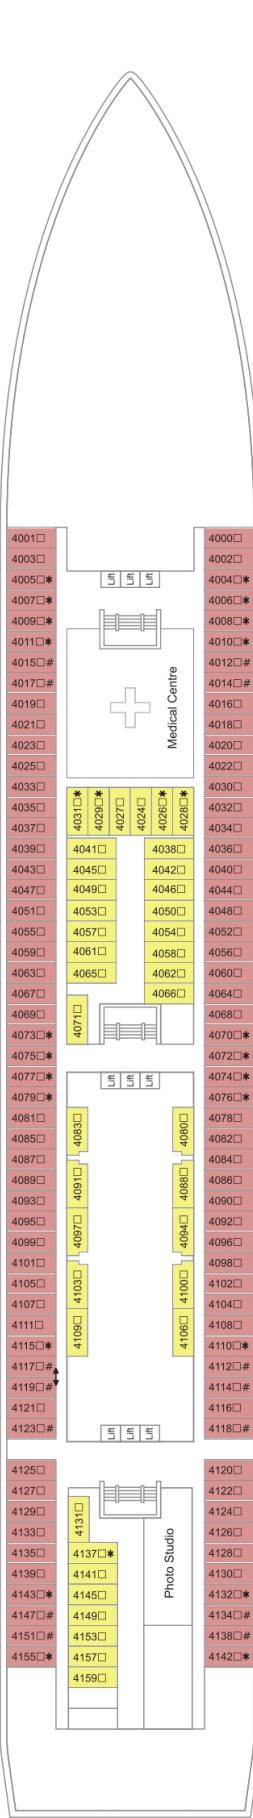

DECK PLAN MARELLA EXPLORER 2

Stylish decor comes as standard in the cabins onboard **Marella Explorer 2**. Treat yourself to a Deluxe Balcony Cabin for look-twice sea views, or splash out on an everything-and-more Royal Suite.

HERE'S WHAT YOU WILL FIND ON EACH DECK

DECK 4

Medical Centre
Photo Studio

DECK 5

Reception
The Dining Club
Destination Services
Vista
Latitude 53
Cruise Holiday Store
Bike Tours

DECK 6

Broadway Show Lounge
Broad Street Shops
Flutes
Kora La
Surf & Turf Steakhouse
Aperitif
Latitude 53

DECK 7

Broadway Show Lounge
Broad Street Shops
The Coffee Port
Squid & Anchor
The 9th Hole
Photo Gallery

DECK 4

DECK 5

DECK 6

DECK 7

DECK 8

CABIN CATEGORIES

- Royal Suite
- Executive Suite
- Junior Suite
- Deluxe Balcony Cabin
- Deck 12 Balcony Cabin
- 10/12 Inside Cabin
- Deck 9/10 Balcony Cabin
- 8/9 Outside Cabin
- 8/9 Inside Cabin
- Deck 8 Balcony Cabin
- 4/5 Outside Cabin
- 4/5 Inside Cabin
- Single Outside Cabin
- Single Inside Cabin
- Adapted Inside Cabin
- Adapted Outside Cabin