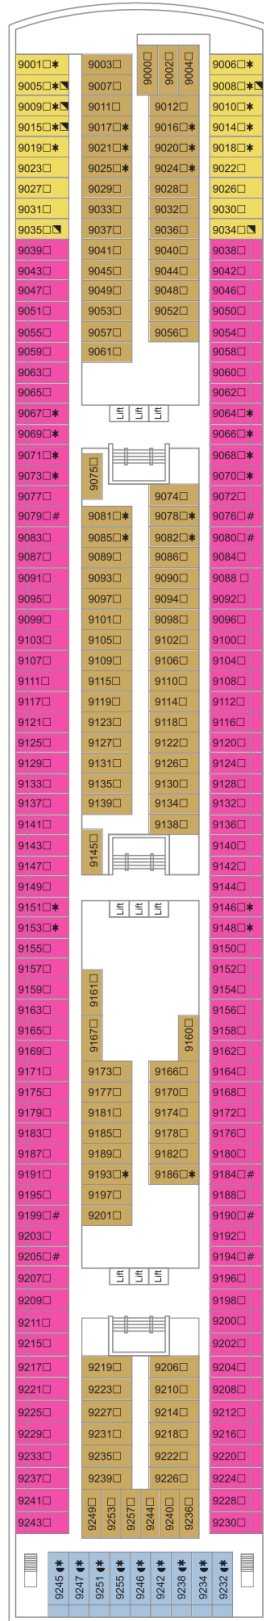

HERE'S WHAT YOU WILL FIND ON EACH DECK

DECK 11

- Champneys Spa & Gym
- Pool Bar
- Pool
- Whirlpools
- Snack Shack
- The Market Place buffet restaurant
- Scoops
- The Terrace
- Beach Cove
- Movies By Moonlight
- Nonna's

DECK 12

- Indigo Bar
- Indigo Casino
- Indigo Club
- The Shack

DECK 14

- The Sundeck
- The Veranda
- The Veranda Cabanas
- Running Track

DECK 15

- Minigolf

SHIP LENGTH: 265.5M
BEAM WIDTH: 32.2M
TOP SPEED: 24.5 KNOTS