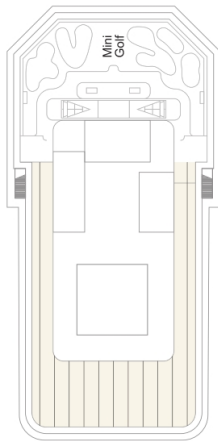

Our outside cabins have a picture window, unless otherwise indicated on the deck plan with the following symbols:

⊙ Porthole window

▣ Picture window obstruction

> Turn over for Decks 9-15

HERE'S WHAT YOU WILL FIND ON EACH DECK

DECK 11

- Champneys Spa & Gym
- Pool Bar
- Pool
- Whirlpools
- Snack Shack
- The Market Place buffet restaurant
- Scoops
- The Terrace
- Beach Cove
- Movies By Moonlight
- Nonna's

DECK 12

- Indigo Bar
- Indigo Casino
- Indigo Club
- The Shack

DECK 14

- The Sundeck
- The Veranda
- The Veranda Cabanas
- Running Track

DECK 15

- Minigolf

SHIP LENGTH: 265.5M
BEAM WIDTH: 32.2M
TOP SPEED: 24.5 KNOTS

DECK 9

DECK 10

DECK 11

DECK 12

DECK 14

DECK 15

CABIN CATEGORIES

- Royal Suite
- Executive Suite
- Junior Suite
- Deluxe Balcony Cabin
- Deck 12 Balcony Cabin
- 10/12 Inside Cabin
- Deck 9/10 Balcony Cabin
- 8/9 Outside Cabin
- 8/9 Inside Cabin
- Deck 8 Balcony Cabin
- 4/5 Outside Cabin
- 4/5 Inside Cabin
- Single Outside Cabin
- Single Inside Cabin
- Adapted Inside Cabin
- Adapted Outside Cabin