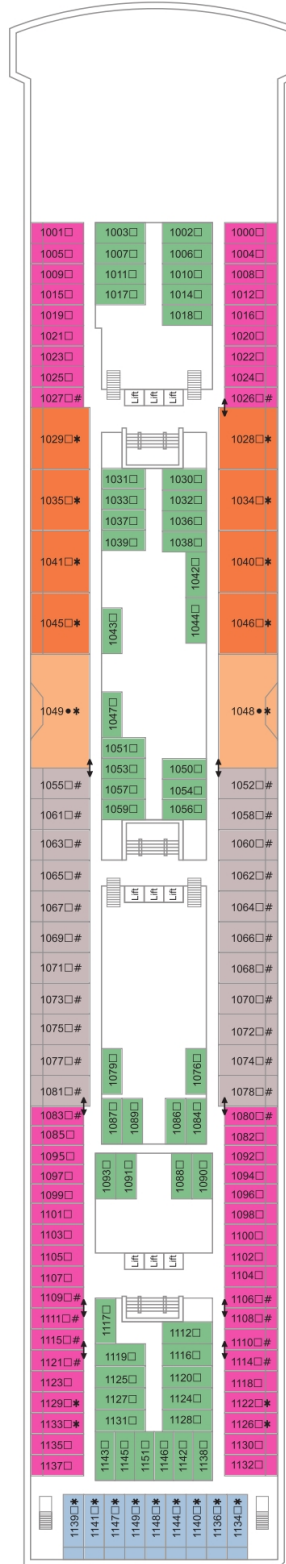

DECK 7

Broadway Show Lounge
Broad Street Shops
The Coffee Port
Squid & Anchor
The 9th Hole
Photo Gallery

DECK 4

DECK 5

DECK 6

DECK 7

DECK 8

CABIN CATEGORIES

- Royal Suite
- Executive Suite
- Junior Suite
- Deluxe Balcony Cabin
- Deck 12 Balcony Cabin
- 10/12 Inside Cabin
- Deck 9/10 Balcony Cabin
- 8/9 Outside Cabin
- 8/9 Inside Cabin
- Deck 8 Balcony Cabin
- 4/5 Outside Cabin
- 4/5 Inside Cabin
- Single Outside Cabin
- Single Inside Cabin
- Adapted Inside Cabin
- Adapted Outside Cabin

Our outside cabins have a picture window, unless otherwise indicated on the deck plan with the following symbols:

⊙ Porthole window

▣ Picture window obstruction

> Turn over for Decks 9-15

HERE'S WHAT YOU WILL FIND ON EACH DECK

DECK 14

- The Sundeck
- The Veranda
- The Veranda Cabanas
- Running Track

DECK 15

- Minigolf

SHIP LENGTH: 265.5M
BEAM WIDTH: 32.2M
TOP SPEED: 24.5 KNOTS

DECK 9

DECK 10

DECK 11