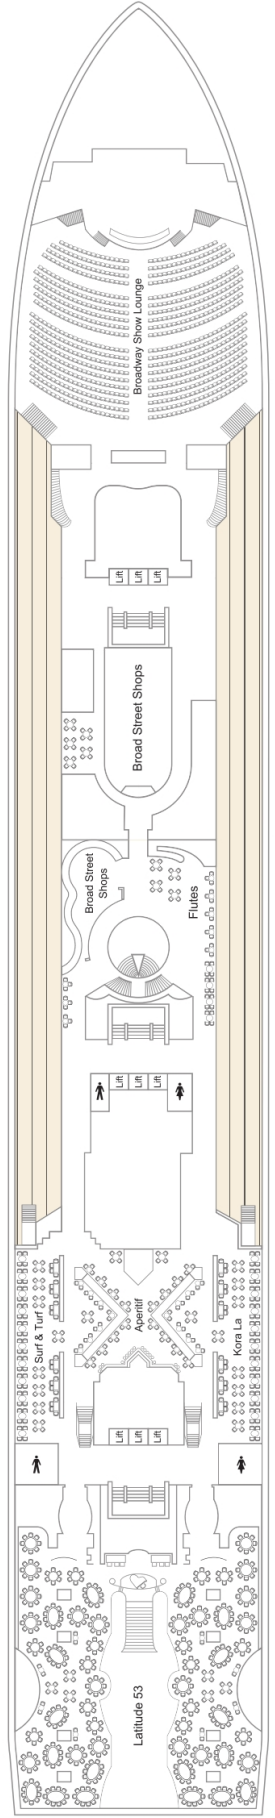

HERE'S WHAT YOU WILL FIND ON EACH DECK

DECK 4

Medical Centre
Photo Studio

DECK 5

Reception
The Dining Club
Destination Services
Vista
Latitude 53
Cruise Holiday Store
Bike Tours

DECK 6

Broadway Show Lounge
Broad Street Shops
Flutes
Kora La
Surf & Turf Steakhouse
Aperitif
Latitude 53

DECK 7

Broadway Show Lounge
Broad Street Shops
The Coffee Port
Squid & Anchor
The 9th Hole
Photo Gallery

DECK 4

DECK 5

DECK 6

DECK 7

DECK 8

CABIN CATEGORIES

- Royal Suite
- Executive Suite
- Junior Suite
- Deluxe Balcony Cabin
- Deck 12 Balcony Cabin
- 10/12 Inside Cabin
- Deck 9/10 Balcony Cabin
- 8/9 Outside Cabin
- 8/9 Inside Cabin
- Deck 8 Balcony Cabin
- 4/5 Outside Cabin
- 4/5 Inside Cabin
- Single Outside Cabin
- Single Inside Cabin
- Adapted Inside Cabin
- Adapted Outside Cabin

3 Berth

* 4 Berth

□ Converts to double bed

♿ Suitable for wheelchairs

L Twin beds in L shaped configuration

● Fixed double bed

◐ Fixed double bed against wall

↕ Interconnecting Cabin