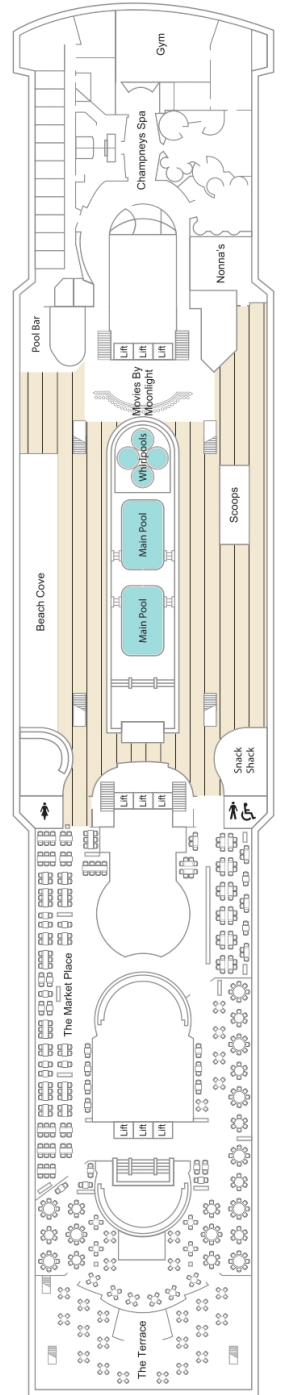

DECK 7

Broadway Show Lounge
Broad Street Shops
The Coffee Port
Squid & Anchor
The 9th Hole
Photo Gallery

DECK 4

DECK 5

DECK 6

DECK 7

DECK 8

CABIN CATEGORIES

- Royal Suite
- Executive Suite
- Junior Suite
- Deluxe Balcony Cabin
- Deck 12 Balcony Cabin
- 10/12 Inside Cabin
- Deck 9/10 Balcony Cabin
- 8/9 Outside Cabin
- 8/9 Inside Cabin
- Deck 8 Balcony Cabin
- 4/5 Outside Cabin
- 4/5 Inside Cabin
- Single Outside Cabin
- Single Inside Cabin
- Adapted Inside Cabin
- Adapted Outside Cabin

Our outside cabins have a picture window, unless otherwise indicated on the deck plan with the following symbols:

⊙ Porthole window

▣ Picture window obstruction

> Turn over for Decks 9-15

HERE'S WHAT YOU WILL FIND ON EACH DECK

DECK 14

- The Sundeck
- The Veranda
- The Veranda Cabanas
- Running Track

DECK 15

- Minigolf

SHIP LENGTH: 265.5M
BEAM WIDTH: 32.2M
TOP SPEED: 24.5 KNOTS

DECK 9

DECK 10

DECK 11