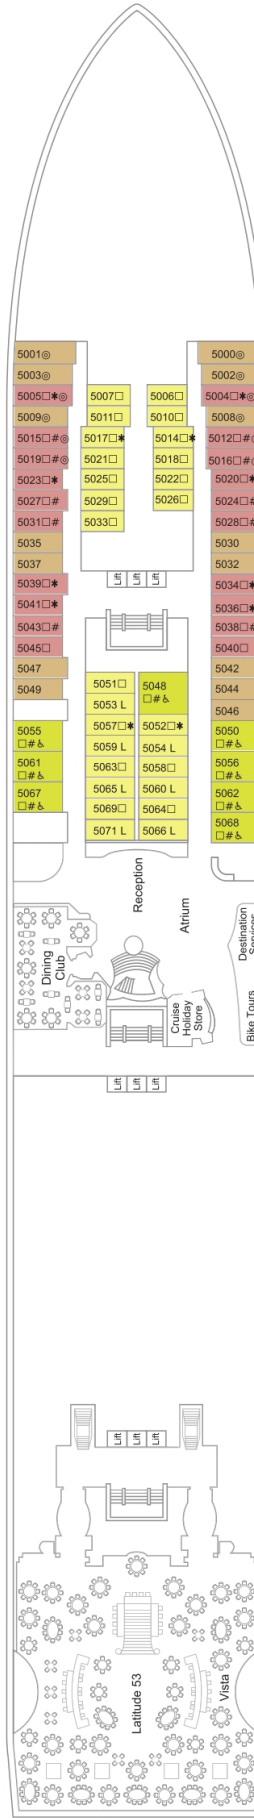

DECK PLAN MARELLA EXPLORER 2

Stylish decor comes as standard in the cabins onboard **Marella Explorer 2**. Treat yourself to a Deluxe Balcony Cabin for look-twice sea views, or splash out on an everything-and-more Royal Suite.

HERE'S WHAT YOU WILL FIND ON EACH DECK

DECK 4

Medical Centre
Photo Studio

DECK 5

Reception
The Dining Club
Destination Services
Vista
Latitude 53
Cruise Holiday Store
Bike Tours

DECK 6

Broadway Show Lounge
Broad Street Shops
Flutes
Kora La
Surf & Turf Steakhouse
Aperitif
Latitude 53

DECK 7

Broadway Show Lounge
Broad Street Shops
The Coffee Port
Squid & Anchor
The 9th Hole
Photo Gallery

DECK 4

DECK 5

DECK 6

DECK 7

DECK 8

CABIN CATEGORIES

- Royal Suite
- Executive Suite
- Junior Suite
- Deluxe Balcony Cabin
- Deck 12 Balcony Cabin
- 10/12 Inside Cabin
- Deck 9/10 Balcony Cabin
- 8/9 Outside Cabin
- 8/9 Inside Cabin
- Deck 8 Balcony Cabin
- 4/5 Outside Cabin
- 4/5 Inside Cabin
- Single Outside Cabin
- Single Inside Cabin
- Adapted Inside Cabin
- Adapted Outside Cabin