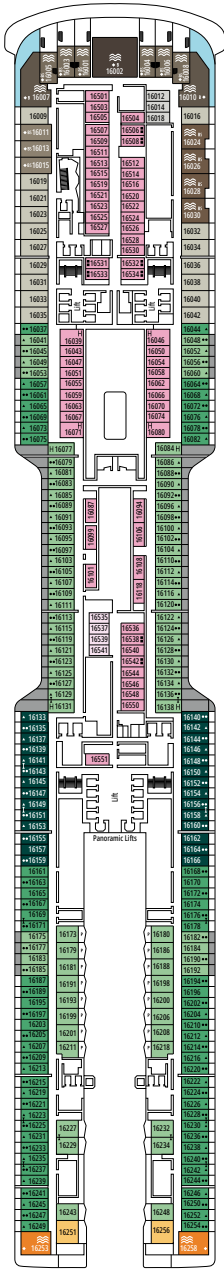

DECK 16

DECK 18

DECK 19

DECK 20

DECK 21

DECK 22