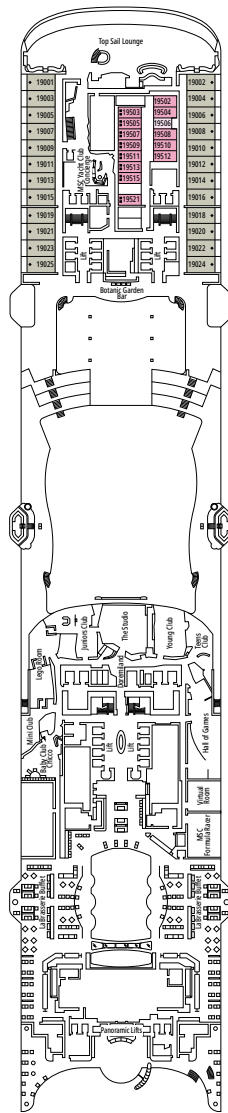

DECK 16

DECK 18

DECK 19

DECK 20

DECK 21

DECK 22