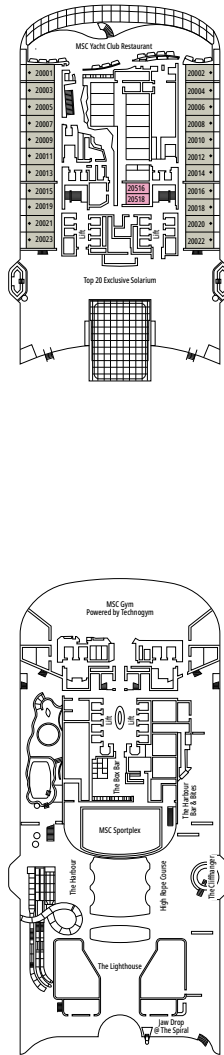

DECK PLANS & ACCOMMODATIONS

2.614 CABINS
6.764 GUESTS

MSC YACHT CLUB OWNER'S SUITE

LEGEND

▲	Sofa bed
◆	Double sofa bed
■	3 rd bed is a pullman bed
■ ■	3 rd and 4 th beds are pullman beds
● ●	Bunk bed or sofa that can be converted into bunk bed (3 rd and 4 th beds); bunk beds are not suitable for children under the age of 6.
↔	Connecting cabins
H	Cabin for guests with disabilities or reduced mobility
B	Cabin with bathtub
BS	Cabin with bathtub and shower
P	Promenade view
T	Terrace
⊞	Terrace with whirlpool bath
■ ■ ■	Balcony with side view or shadow
■ ■ ■	Balcony with metal balustrade
■ ■ ■	Balcony with half glass half metal balustrade

- Our ships offer the possibility of combining 2 connecting cabins.
- All cabins have one double bed convertible to two single beds except for YC3 and YC4.
- 3rd and 4th beds available in all categories except for IS, OS, PR1, PR2, PR3, PV, SRP and YIN.
- 5th and 6th beds available in SL1.

MSC YACHT CLUB RESTAURANT

DECK 16

DECK 18

DECK 19

DECK 20

DECK 21

DECK 22