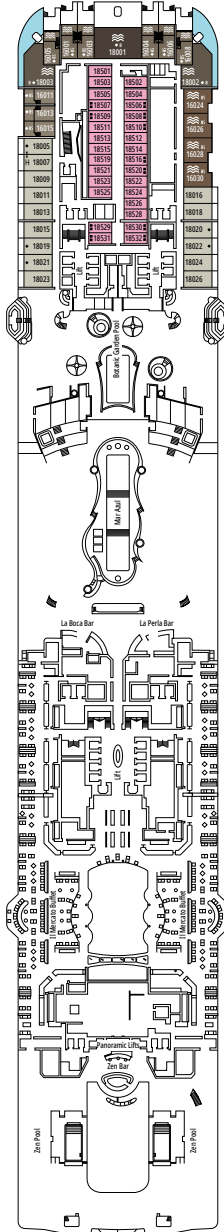

DECK 16

DECK 18

DECK 19

DECK 20

DECK 21

DECK 22