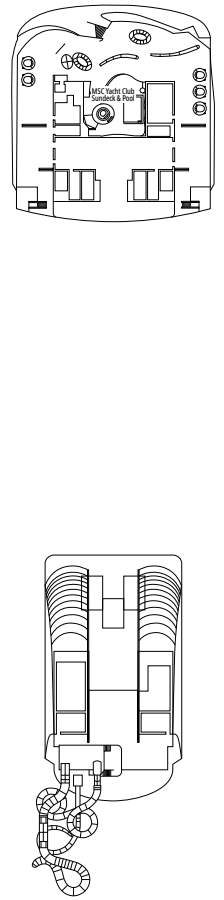

DECK PLANS & ACCOMMODATIONS

2.614 CABINS
6.764 GUESTS

MSC YACHT CLUB OWNER'S SUITE

LEGEND

▲	Sofa bed
◆	Double sofa bed
■	3 rd bed is a pullman bed
■ ■	3 rd and 4 th beds are pullman beds
● ●	Bunk bed or sofa that can be converted into bunk bed (3 rd and 4 th beds); bunk beds are not suitable for children under the age of 6.
↔	Connecting cabins
H	Cabin for guests with disabilities or reduced mobility
B	Cabin with bathtub
BS	Cabin with bathtub and shower
P	Promenade view
T	Terrace
⊞	Terrace with whirlpool bath
■ ■ ■	Balcony with side view or shadow
■ ■ ■	Balcony with metal balustrade
■ ■ ■	Balcony with half glass half metal balustrade

- Our ships offer the possibility of combining 2 connecting cabins.
- All cabins have one double bed convertible to two single beds except for YC3 and YC4.
- 3rd and 4th beds available in all categories except for IS, OS, PR1, PR2, PR3, PV, SRP and YIN.
- 5th and 6th beds available in SL1.

MSC YACHT CLUB RESTAURANT

DECK 16

DECK 18

DECK 19

DECK 20

DECK 21

DECK 22