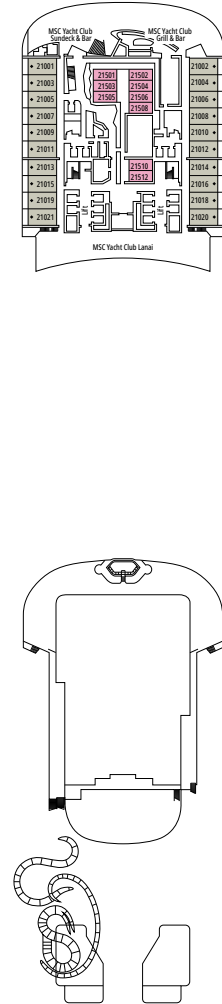

DECK PLANS & ACCOMMODATIONS

2.614 CABINS
6.764 GUESTS

MSC YACHT CLUB OWNER'S SUITE

LEGEND

▲	Sofa bed
◆	Double sofa bed
■	3 rd bed is a pullman bed
■ ■	3 rd and 4 th beds are pullman beds
● ●	Bunk bed or sofa that can be converted into bunk bed (3 rd and 4 th beds); bunk beds are not suitable for children under the age of 6.
↔	Connecting cabins
H	Cabin for guests with disabilities or reduced mobility
B	Cabin with bathtub
BS	Cabin with bathtub and shower
P	Promenade view
T	Terrace
⊞	Terrace with whirlpool bath
■ ■ ■	Balcony with side view or shadow
■ ■ ■	Balcony with metal balustrade
■ ■ ■	Balcony with half glass half metal balustrade

- Our ships offer the possibility of combining 2 connecting cabins.
- All cabins have one double bed convertible to two single beds except for YC3 and YC4.
- 3rd and 4th beds available in all categories except for IS, OS, PR1, PR2, PR3, PV, SRP and YIN.
- 5th and 6th beds available in SL1.

MSC YACHT CLUB RESTAURANT

DECK 16

DECK 18

DECK 19

DECK 20

DECK 21

DECK 22