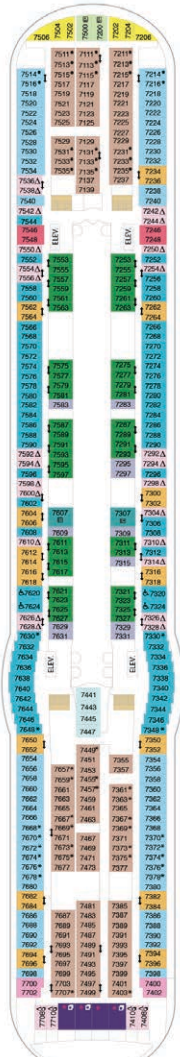

SUITES

- RS** Royal Suite
- VS** Villa Suite – 4 Bedroom
- OS** Owner's Suite
- GT** Grand Suite – 2 Bedroom
- GS** Grand Suite – 1 Bedroom
- VP** Ocean View Panoramic Suite – No Balcony
- J3** **J4** Junior Suite
- J3** Junior Suite – Accessible

DECK 7

DECK 6

DECK 5

DECK 4

DECK 3

DECK 2

BALCONY

- 1B 2B 3B 4B** Spacious Ocean View Balcony
- CB** Connecting Ocean View Balcony
- 1D 2D 4D 5D** Ocean View Balcony

OCEAN VIEW

- 1K** Ultra Spacious Ocean View
- 1L** Spacious Panoramic Ocean View
- 1L** Spacious Panoramic Ocean View – Accessible
- 3M 4M** Spacious Ocean View
- 1N 2N 3N 4N** Ocean View
- 4N** Ocean View – Accessible

INTERIOR

- 1Q** Spacious Promenade View Interior
- 1R** Spacious Interior
- CP** Connecting Promenade View Interior
- 2T** Promenade View Interior
- 2T** Promenade View Interior – Accessible
- 1V 2V 3V 4V** Interior
- 1V 2V 4V** Interior – Accessible