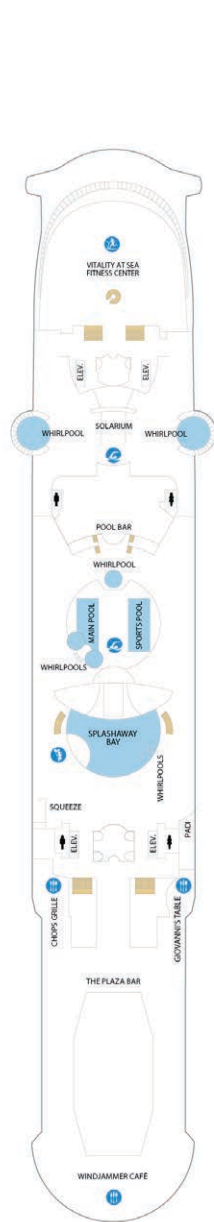

DECK 13

DECK 14

DECK 12

DECK 11

DECK 10

DECK 9

DECK 8

Liberty of the Seas®

AT-A-GLANCE

- Maiden voyage: May 2007
- Enhanced: January 2016
- Gross tonnage: 154,407
- Staterooms: 1,899
- Guest capacity: 3,798
- 12 dining options
- 3 pools, 6 whirlpools
- Rock Climbing Wall
- Ice-skating rink
- FlowRider® surf simulator
- The Perfect Storm™ waterslides
- Mini golf
- Full-service Vitality™ at Sea Spa and state-of-the-art Fitness Center

- 🏠 Dining Venue
- 🎮 Entertainment Area
- 🍹 Bars & Lounges
- 👦 Kids & Teens Area
- 🏊 Pool
- ♨ Spa
- 🏋 Fitness
- 🏃 Running Track
- 🧗 Rock Climbing Wall
- 🌊 FlowRider®

- 👤 Guest Services
- 🏢 Conference Center
- 🛒 Shopping
- 🎰 Casino Royale™

SUITES

- **RS** Royal Suite
- **VS** Villa Suite – 4 Bedroom
- **OS** Owner's Suite
- **GT** Grand Suite – 2 Bedroom
- **GS** Grand Suite – 1 Bedroom
- **VP** Ocean View Panoramic Suite – No Balcony
- **J3** **J4** Junior Suite
- **J3** Junior Suite – Accessible