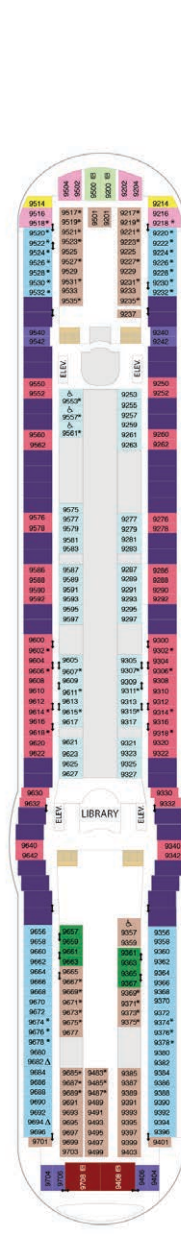

DECK 13

DECK 14

DECK 12

DECK 11

DECK 10

DECK 9

DECK 8

Liberty of the Seas®

AT-A-GLANCE

- Maiden voyage: May 2007
- Enhanced: January 2016
- Gross tonnage: 154,407
- Staterooms: 1,899
- Guest capacity: 3,798
- 12 dining options
- 3 pools, 6 whirlpools
- Rock Climbing Wall
- Ice-skating rink
- FlowRider® surf simulator
- The Perfect Storm™ waterslides
- Mini golf
- Full-service Vitality™ at Sea Spa and state-of-the-art Fitness Center

- 🏠 Dining Venue
- 🎮 Entertainment Area
- 🍹 Bars & Lounges
- 👦 Kids & Teens Area
- 🏊 Pool
- ♨ Spa
- 🏋 Fitness
- 🏃 Running Track
- 🧗 Rock Climbing Wall
- 🌊 FlowRider®

- 👤 Guest Services
- 🏢 Conference Center
- 🛒 Shopping
- 🎰 Casino Royale™

SUITES

- **RS** Royal Suite
- **VS** Villa Suite – 4 Bedroom
- **OS** Owner's Suite
- **GT** Grand Suite – 2 Bedroom
- **GS** Grand Suite – 1 Bedroom
- **VP** Ocean View Panoramic Suite – No Balcony
- **J3** **J4** Junior Suite
- **J3** Junior Suite – Accessible