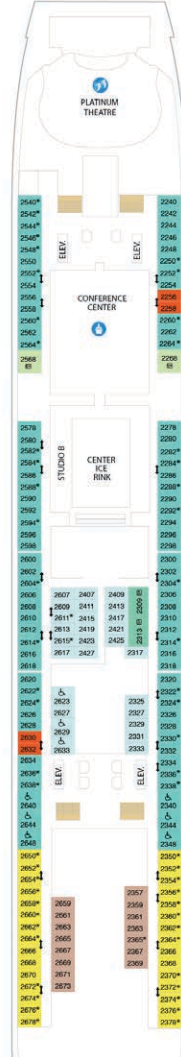

SUITES

- RS** Royal Suite
- VS** Villa Suite – 4 Bedroom
- OS** Owner's Suite
- GT** Grand Suite – 2 Bedroom
- GS** Grand Suite – 1 Bedroom
- VP** Ocean View Panoramic Suite – No Balcony
- J3** **J4** Junior Suite
- J3** Junior Suite – Accessible

DECK 7

DECK 6

DECK 5

DECK 4

DECK 3

DECK 2

BALCONY

- 1B 2B 3B 4B** Spacious Ocean View Balcony
- CB** Connecting Ocean View Balcony
- 1D 2D 4D 5D** Ocean View Balcony

OCEAN VIEW

- 1K** Ultra Spacious Ocean View
- 1L** Spacious Panoramic Ocean View
- 1L** Spacious Panoramic Ocean View – Accessible
- 3M 4M** Spacious Ocean View
- 1N 2N 3N 4N** Ocean View
- 4N** Ocean View – Accessible

INTERIOR

- 1Q** Spacious Promenade View Interior
- 1R** Spacious Interior
- CP** Connecting Promenade View Interior
- 2T** Promenade View Interior
- 2T** Promenade View Interior – Accessible
- 1V 2V 3V 4V** Interior
- 1V 2V 4V** Interior – Accessible