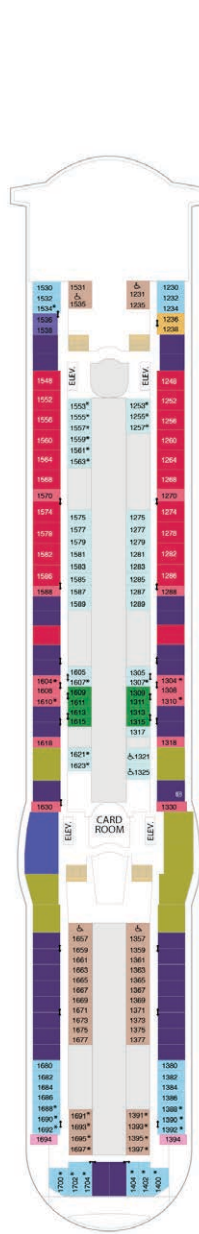

DECK 13

DECK 14

DECK 12

DECK 11

DECK 10

DECK 9

DECK 8

Liberty of the Seas®

AT-A-GLANCE

- Maiden voyage: May 2007
- Enhanced: January 2016
- Gross tonnage: 154,407
- Staterooms: 1,899
- Guest capacity: 3,798
- 12 dining options
- 3 pools, 6 whirlpools
- Rock Climbing Wall
- Ice-skating rink
- FlowRider® surf simulator
- The Perfect Storm™ waterslides
- Mini golf
- Full-service Vitality™ at Sea Spa and state-of-the-art Fitness Center

DECK 7

DECK 6

DECK 5

DECK 4

DECK 3

DECK 2

BALCONY

- 1B 2B 3B 4B** Spacious Ocean View Balcony
- CB** Connecting Ocean View Balcony
- 1D 2D 4D 5D** Ocean View Balcony

INTERIOR

- 1Q** Spacious Promenade View Interior
- 1R** Spacious Interior
- CP** Connecting Promenade View Interior
- 2T** Promenade View Interior
- 2T** Promenade View Interior – Accessible
- 1V 2V 3V 4V** Interior
- 1V 2V 4V** Interior – Accessible