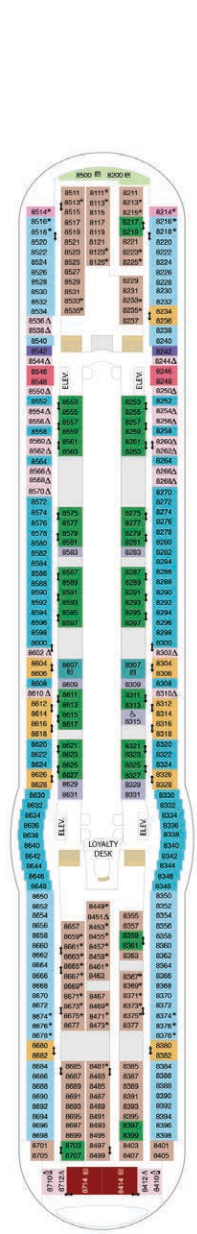

DECK 8

Liberty of the Seas®

AT-A-GLANCE

- Maiden voyage: May 2007
- Enhanced: January 2016
- Gross tonnage: 154,407
- Staterooms: 1,899
- Guest capacity: 3,798
- 12 dining options
- 3 pools, 6 whirlpools
- Rock Climbing Wall
- Ice-skating rink
- FlowRider® surf simulator
- The Perfect Storm™ waterslides
- Mini golf
- Full-service Vitality™ at Sea Spa and state-of-the-art Fitness Center

- 🏠 Dining Venue
- 🎮 Entertainment Area
- 🍹 Bars & Lounges
- 👦 Kids & Teens Area
- 🏊 Pool
- ♨ Spa
- 🏋 Fitness
- 🏃 Running Track
- 🧗 Rock Climbing Wall
- 🌊 FlowRider®

- 👤 Guest Services
- 🏢 Conference Center
- 🛒 Shopping
- 🎰 Casino Royale™

SUITES

- **RS** Royal Suite
- **VS** Villa Suite – 4 Bedroom
- **OS** Owner's Suite
- **GT** Grand Suite – 2 Bedroom
- **GS** Grand Suite – 1 Bedroom
- **VP** Ocean View Panoramic Suite – No Balcony
- **J3** **J4** Junior Suite
- **J3** Junior Suite – Accessible