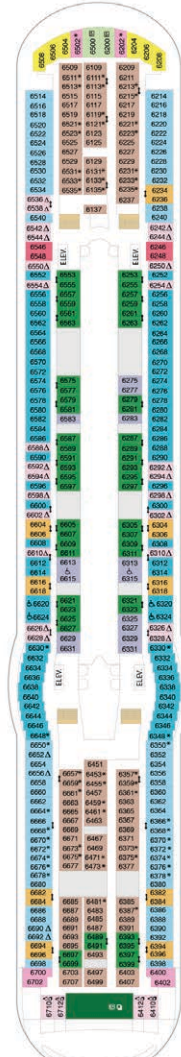

SUITES

- RS** Royal Suite
- VS** Villa Suite – 4 Bedroom
- OS** Owner's Suite
- GT** Grand Suite – 2 Bedroom
- GS** Grand Suite – 1 Bedroom
- VP** Ocean View Panoramic Suite – No Balcony
- J3** **J4** Junior Suite
- J3** Junior Suite – Accessible

DECK 7

DECK 6

DECK 5

DECK 4

DECK 3

DECK 2

BALCONY

- 1B 2B 3B 4B** Spacious Ocean View Balcony
- CB** Connecting Ocean View Balcony
- 1D 2D 4D 5D** Ocean View Balcony

OCEAN VIEW

- 1K** Ultra Spacious Ocean View
- 1L** Spacious Panoramic Ocean View
- 1L** Spacious Panoramic Ocean View – Accessible
- 3M 4M** Spacious Ocean View
- 1N 2N 3N 4N** Ocean View
- 4N** Ocean View – Accessible

INTERIOR

- 1Q** Spacious Promenade View Interior
- 1R** Spacious Interior
- CP** Connecting Promenade View Interior
- 2T** Promenade View Interior
- 2T** Promenade View Interior – Accessible
- 1V 2V 3V 4V** Interior
- 1V 2V 4V** Interior – Accessible