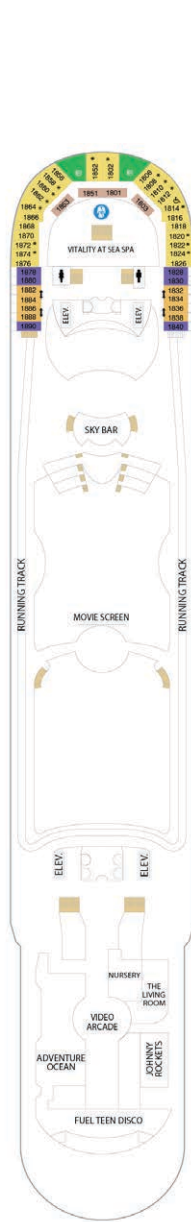

DECK 13

DECK 14

DECK 12

DECK 11

DECK 10

DECK 9

DECK 8

Liberty of the Seas®

AT-A-GLANCE

- Maiden voyage: May 2007
- Enhanced: January 2016
- Gross tonnage: 154,407
- Staterooms: 1,899
- Guest capacity: 3,798
- 12 dining options
- 3 pools, 6 whirlpools
- Rock Climbing Wall
- Ice-skating rink
- FlowRider® surf simulator
- The Perfect Storm™ waterslides
- Mini golf
- Full-service Vitality™ at Sea Spa and state-of-the-art Fitness Center

- 🏠 Dining Venue
- 🎮 Entertainment Area
- 🍹 Bars & Lounges
- 👦 Kids & Teens Area
- 🏊 Pool
- ♨ Spa
- 🏋 Fitness
- 🏃 Running Track
- 🧗 Rock Climbing Wall
- 🌊 FlowRider®

- 👤 Guest Services
- 🏢 Conference Center
- 🛒 Shopping
- 🎰 Casino Royale™

INTERIOR

- 1Q** Spacious Promenade View Interior
- 1R** Spacious Interior
- CP** Connecting Promenade View Interior
- 2T** Promenade View Interior
- 2T** Promenade View Interior – Accessible
- 1V 2V 3V 4V** Interior
- 1V 2V 4V** Interior – Accessible