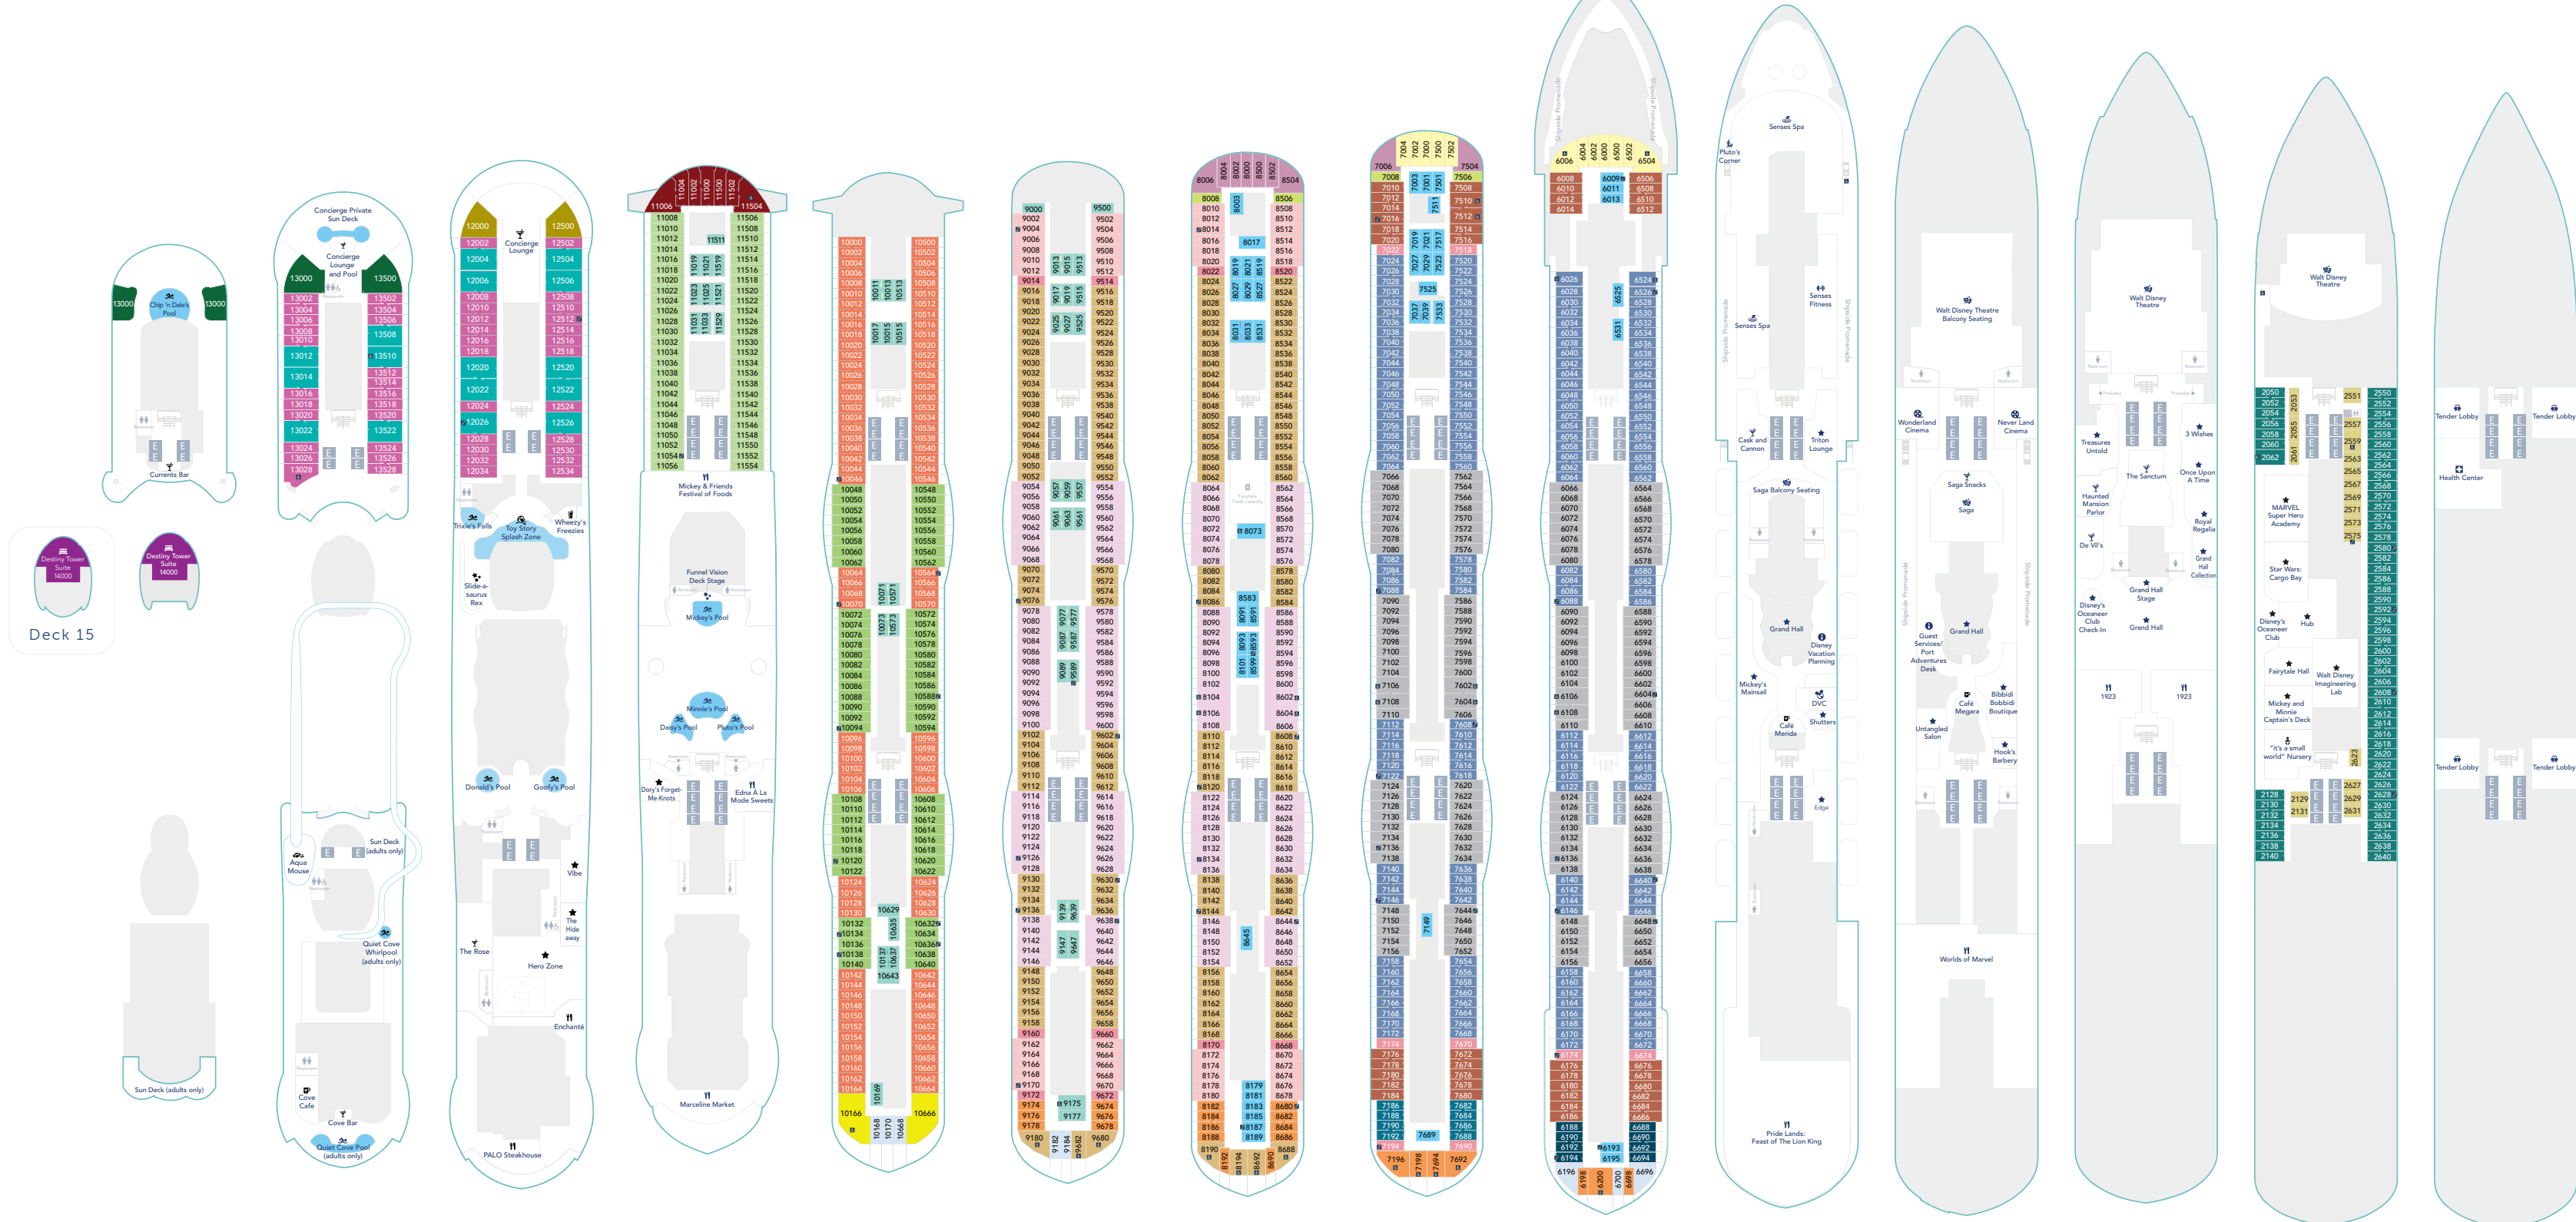

DISNEY DESTINY DECK PLANS

Decks 15 and 14

Deck 13

Deck 12

Deck 11

Deck 10

Deck 9

Deck 8

Deck 7

Deck 6

Deck 5

Deck 4

Deck 3

Deck 2

Deck 1

CATEGORIES

- 1A** Concierge Tower Suite
- 2A** Concierge 1-Bedroom Suite with Extended Verandah
- 3B** Concierge Family Oceanview Stateroom
- 4C** Deluxe Family Oceanview Stateroom with Verandah
- 5B** Deluxe Oceanview Stateroom with Verandah
- 6B** Deluxe Oceanview Stateroom with Verandah
- 8C** Deluxe Family Oceanview Stateroom
- 9C** Deluxe Oceanview Stateroom
- 11B** Standard Inside Stateroom
- 1B** Concierge 2-Story Royal Suite with Verandah
- 2B** Concierge 1-Bedroom Suite with Verandah
- 4A** Deluxe Family Oceanview Stateroom with Verandah
- 4E** Deluxe Family Oceanview Stateroom with Verandah
- 5C** Deluxe Oceanview Stateroom with Verandah
- 7A** Deluxe Oceanview Stateroom with Navigator's Verandah
- 9A** Deluxe Oceanview Stateroom
- 9D** Deluxe Oceanview Stateroom
- 11C** Standard Inside Stateroom
- 1C** Concierge 1-Story Royal Suite with Verandah
- 3A** Concierge Family Oceanview Stateroom with Verandah
- 4B** Deluxe Family Oceanview Stateroom with Verandah
- 5A** Deluxe Oceanview Stateroom with Verandah
- 6A** Deluxe Oceanview Stateroom with Verandah
- 8B** Deluxe Family Oceanview Stateroom
- 9B** Deluxe Oceanview Stateroom
- 11A** Standard Inside Stateroom

- Communication Staterooms
 - Accessible Staterooms
 - Elevator
 - Connecting Staterooms
- Note: All public restrooms offer wheelchair accessible facilities.

OVERALL LENGTH: 1,119 FEET • GROSS TONNAGE: 144,256 • 1,246 STATEROOMS
 SHIPS' REGISTRY: THE BAHAMAS • HOME PORT: PORT EVERGLADES
 ©DISNEY DCL-24-3996335 6629R